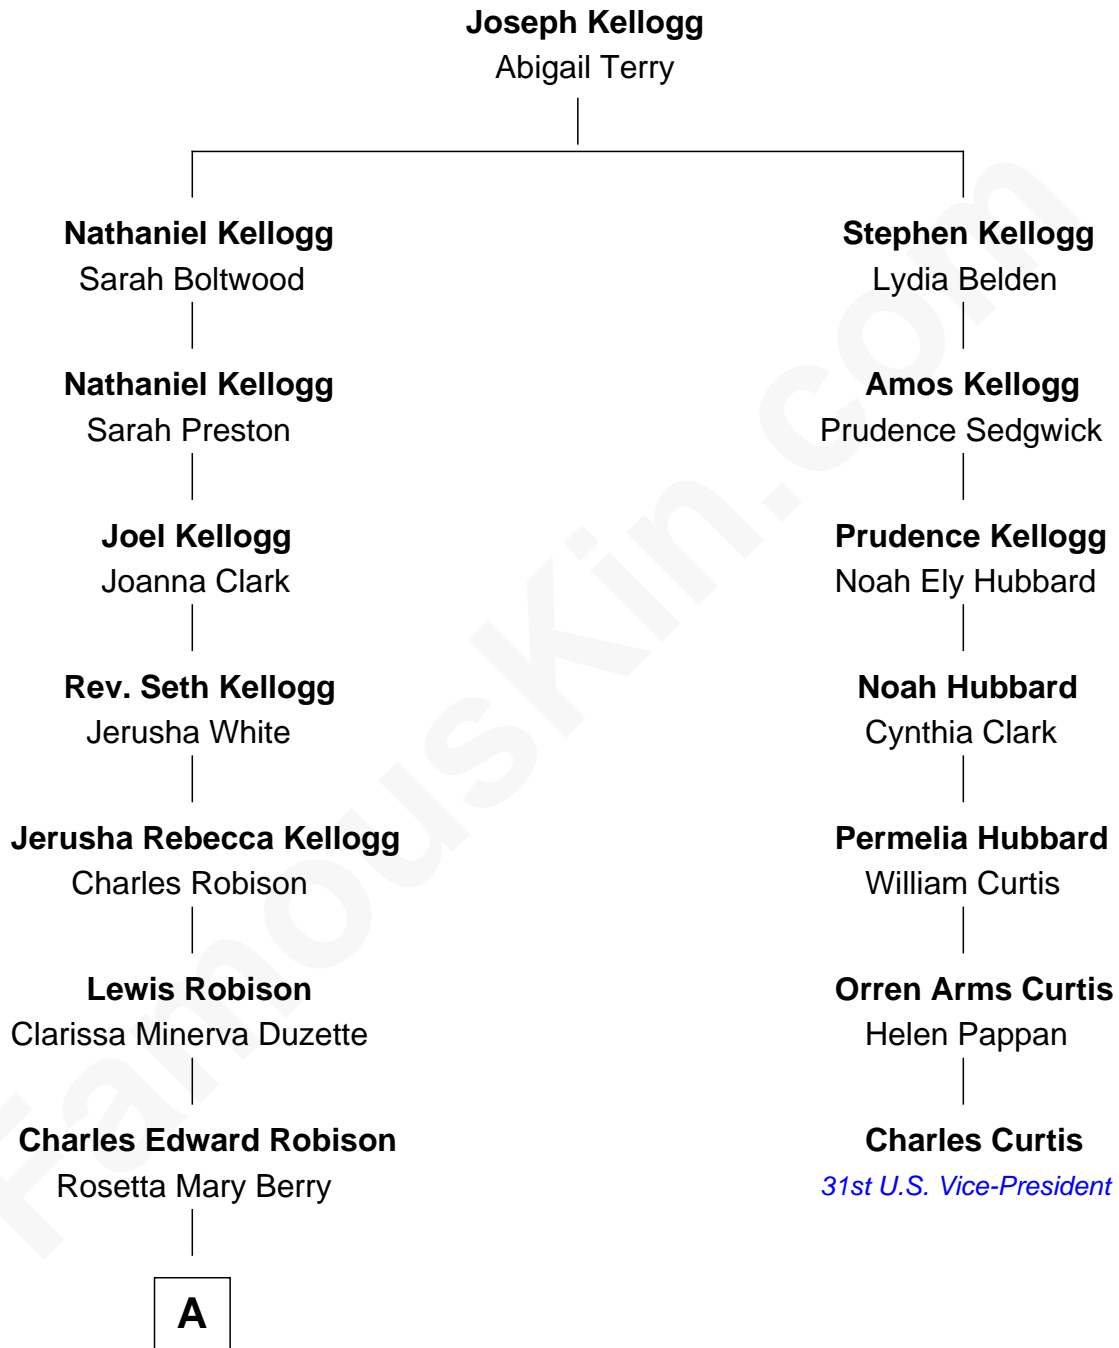

FamousKin.com

Relationship Chart of

Mitt Romney

70th Governor of Massachusetts

6th cousin 3 times removed of

Charles Curtis

31st U.S. Vice-President

A

Alma Luella Robison
Harold Arundel LaFount

Lenore Emily LaFount
George Wilcken Romney

Mitt Romney
70th Governor of Massachusetts

FamousKin.com