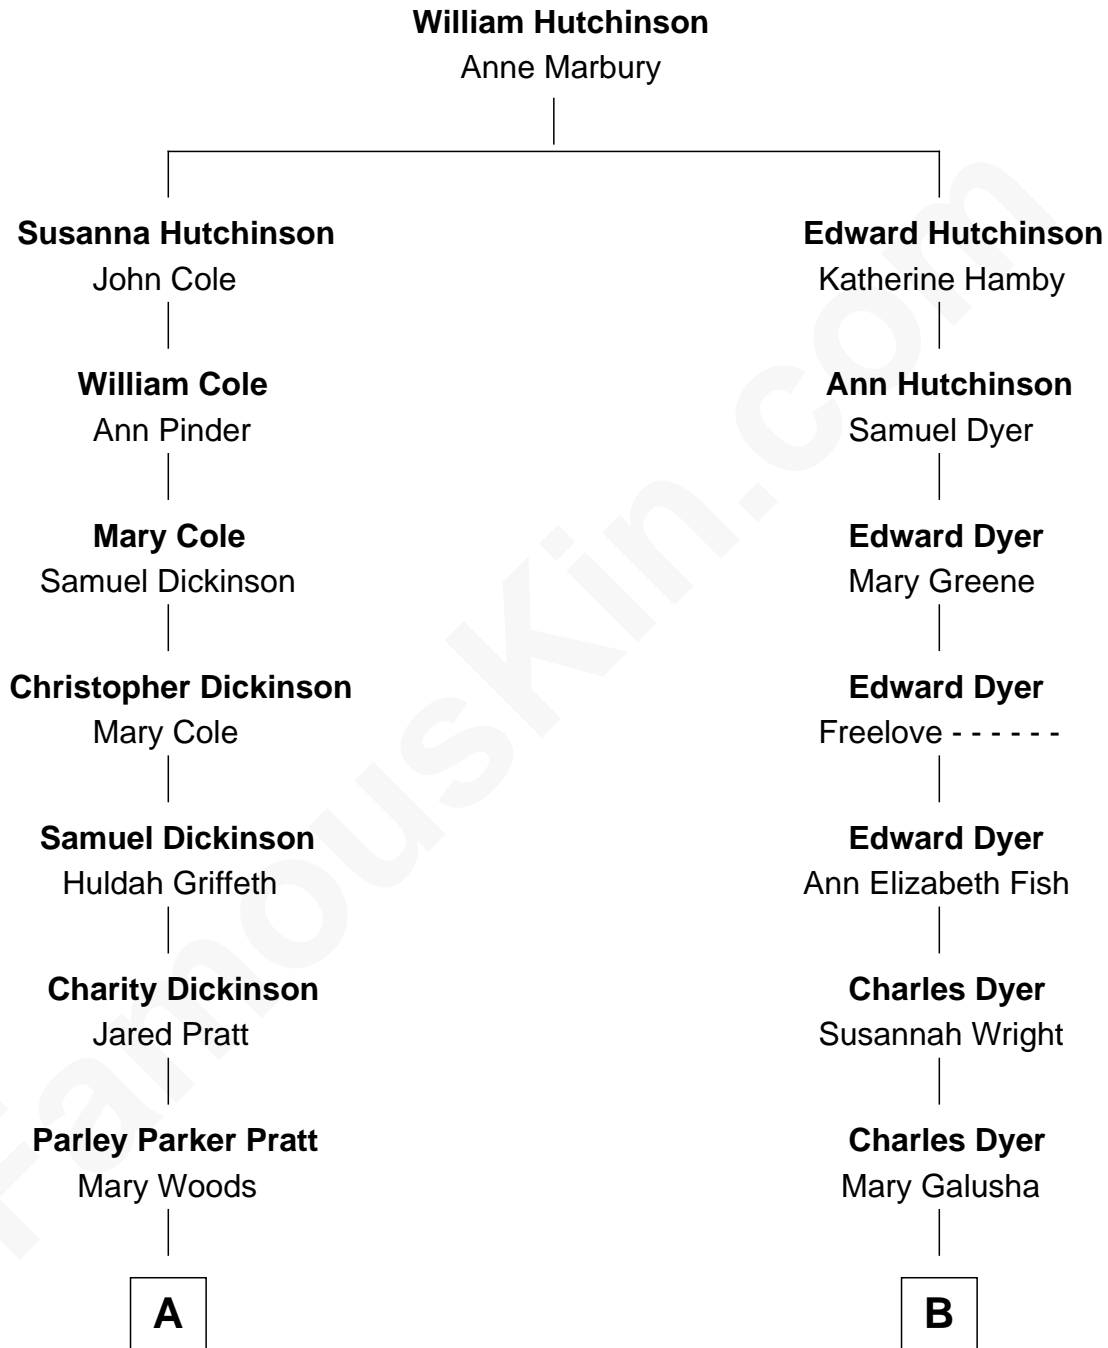

FamousKin.com

Relationship Chart of

Mitt Romney

70th Governor of Massachusetts

10th cousin 2 times removed of

Elisabeth Shue

TV and Movie Actress

A

Helaman Pratt
Anna Johanna Dorothy Wilcken

Anna Amelia Pratt
Gaskell Samuel Romney

George Wilcken Romney
Lenore Emily LaFount

Mitt Romney
70th Governor of Massachusetts

B

Dr. Edward Galusha Dyer
Ann Eliza Morse

Emily Almira Dyer
Alexander Hunter Gunn

Alexander Hunter Gunn
Harriet Grace Brewster Willcox

Mary Brewster Gunn
Adoniram Judson Wells

Anne Brewster Wells
James William Shue

Elisabeth Shue
TV and Movie Actress