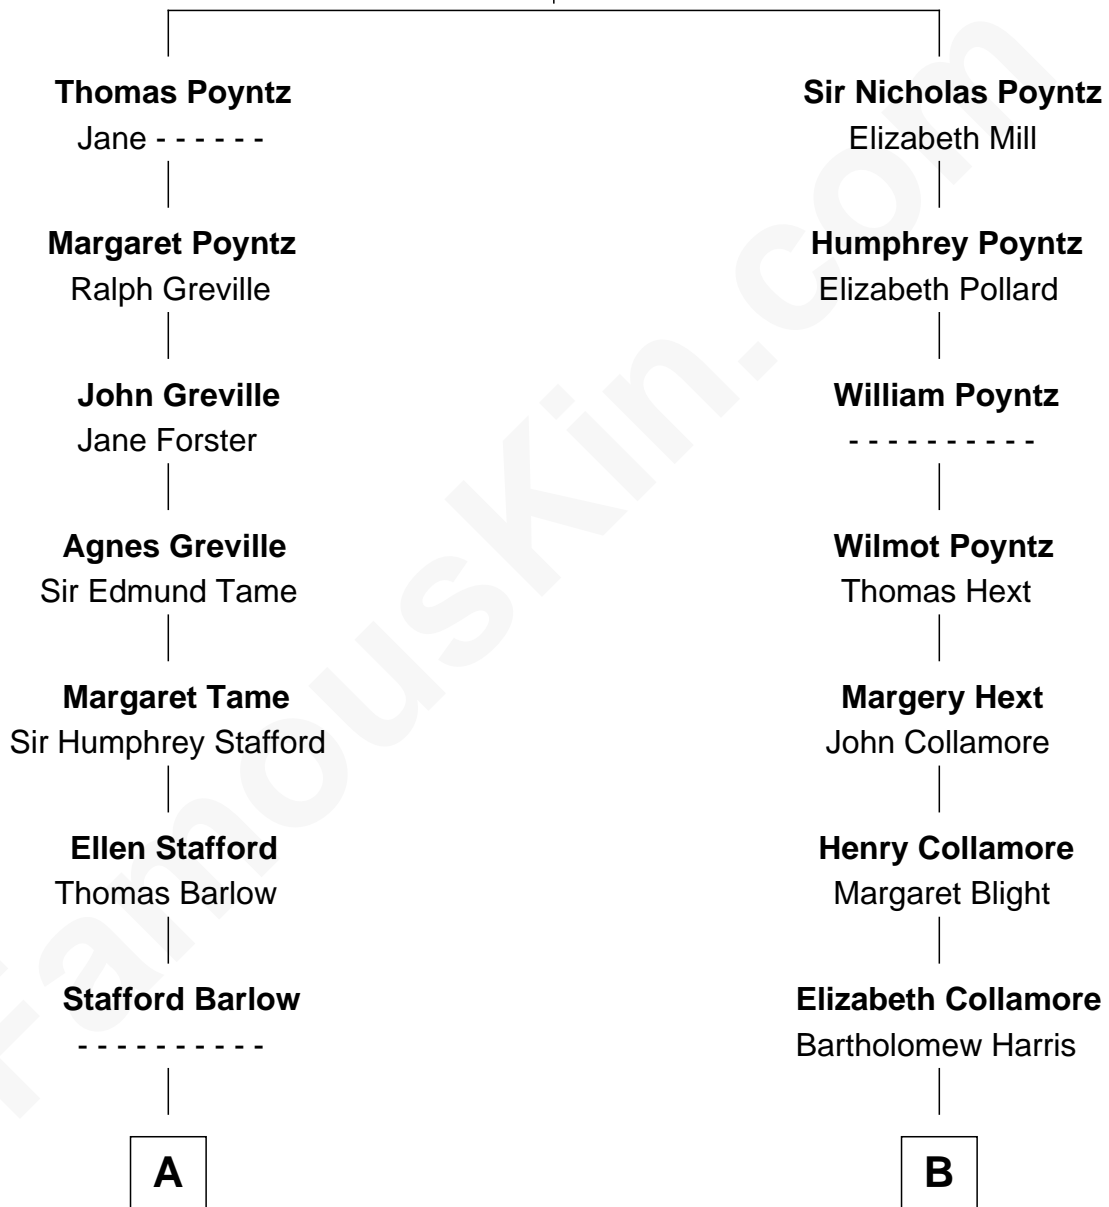

FamousKin.com Relationship Chart of

Mitt Romney

70th Governor of Massachusetts

18th cousin of

Andrew Shue

TV Actor

Robert Poyntz
Katherine FitzNichol

C

George Wilcken Romney

Lenore Emily LaFount

Mitt Romney

70th Governor of Massachusetts

D

Anne Brewster Wells

James William Shue

Andrew Shue