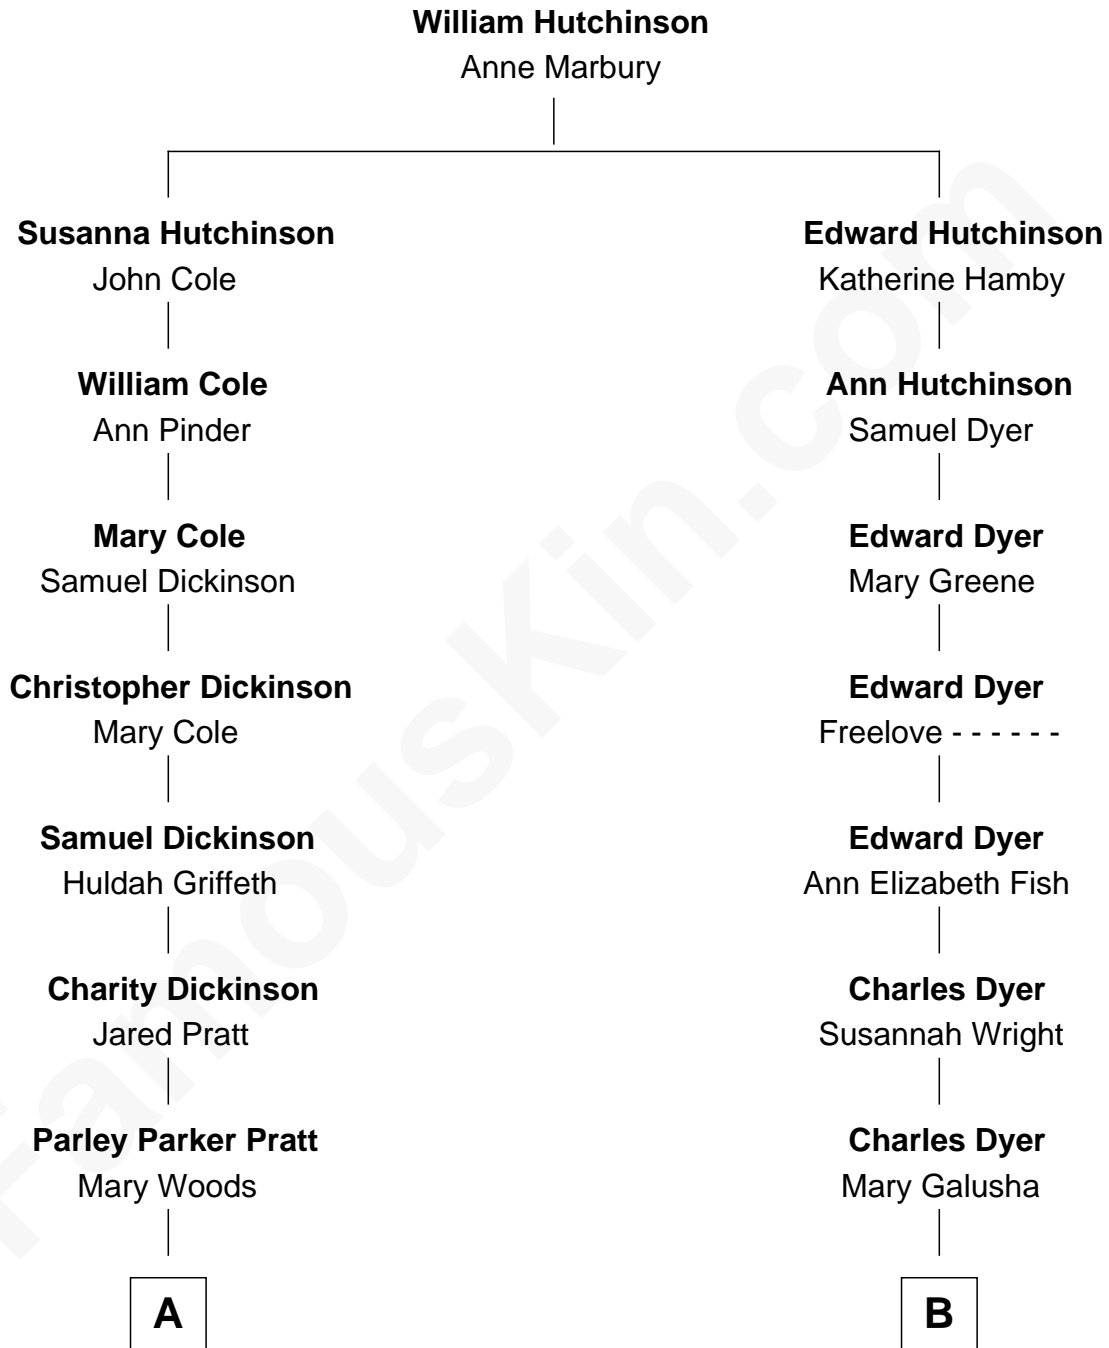

# FamousKin.com Relationship Chart of

**Mitt Romney**

70th Governor of Massachusetts

10th cousin 2 times removed of

**Andrew Shue**

TV Actor

**A**

**Helaman Pratt**  
Anna Johanna Dorothy Wilcken

**Anna Amelia Pratt**  
Gaskell Samuel Romney

**George Wilcken Romney**  
Lenore Emily LaFount

**Mitt Romney**  
*70th Governor of Massachusetts*

**B**

**Dr. Edward Galusha Dyer**  
Ann Eliza Morse

**Emily Almira Dyer**  
Alexander Hunter Gunn

**Alexander Hunter Gunn**  
Harriet Grace Brewster Willcox

**Mary Brewster Gunn**  
Adoniram Judson Wells

**Anne Brewster Wells**  
James William Shue

**Andrew Shue**  
*TV Actor*