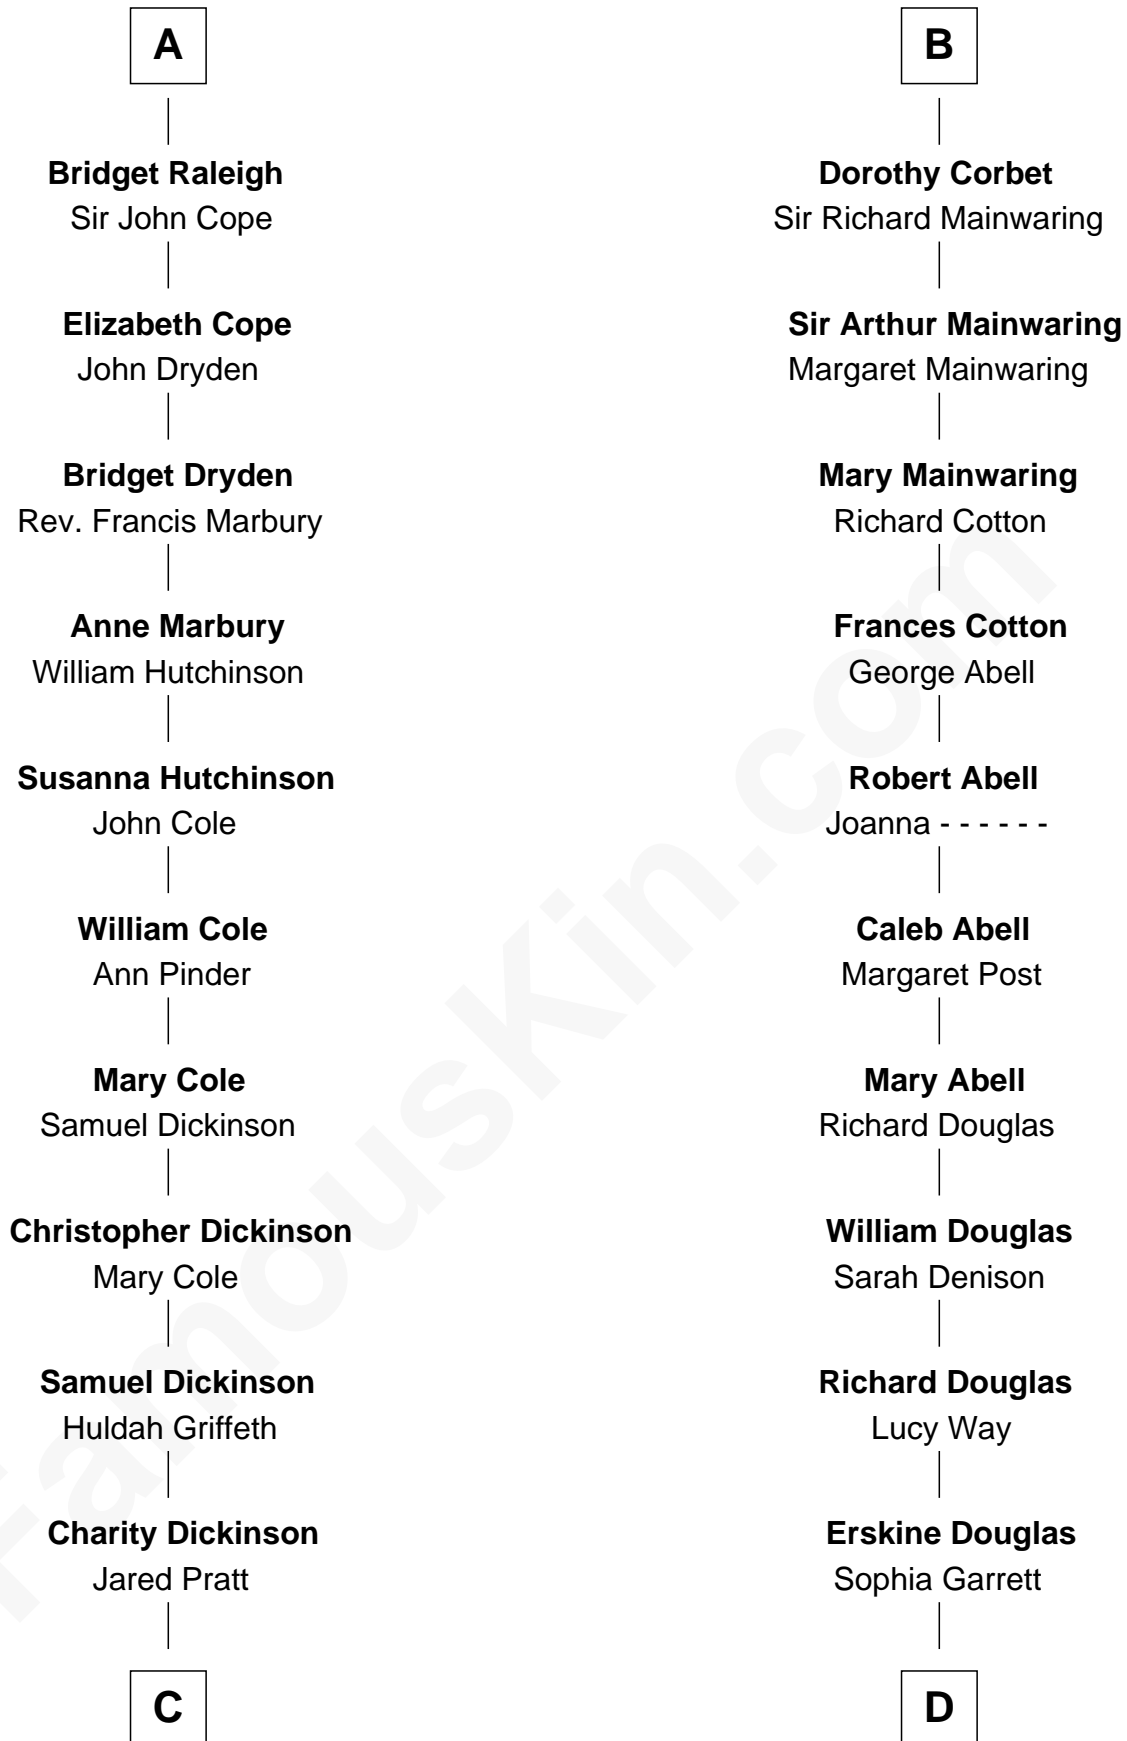

FamousKin.com Relationship Chart of

Mitt Romney

70th Governor of Massachusetts

21st cousin of

Illeana Douglas

TV and Movie Actress

Edmund Fitzalan

Alice de Warenne

C

Parley Parker Pratt

Mary Woods

Helaman Pratt

Anna Johanna Dorothy Wilcken

Anna Amelia Pratt

Gaskell Samuel Romney

George Wilcken Romney

Lenore Emily LaFount

Mitt Romney

70th Governor of Massachusetts

D

Emma Jane Douglas

Col. George Taliaferro Shackelford

Lena Priscilla Shackelford

Edouard Gregory Hesselberg