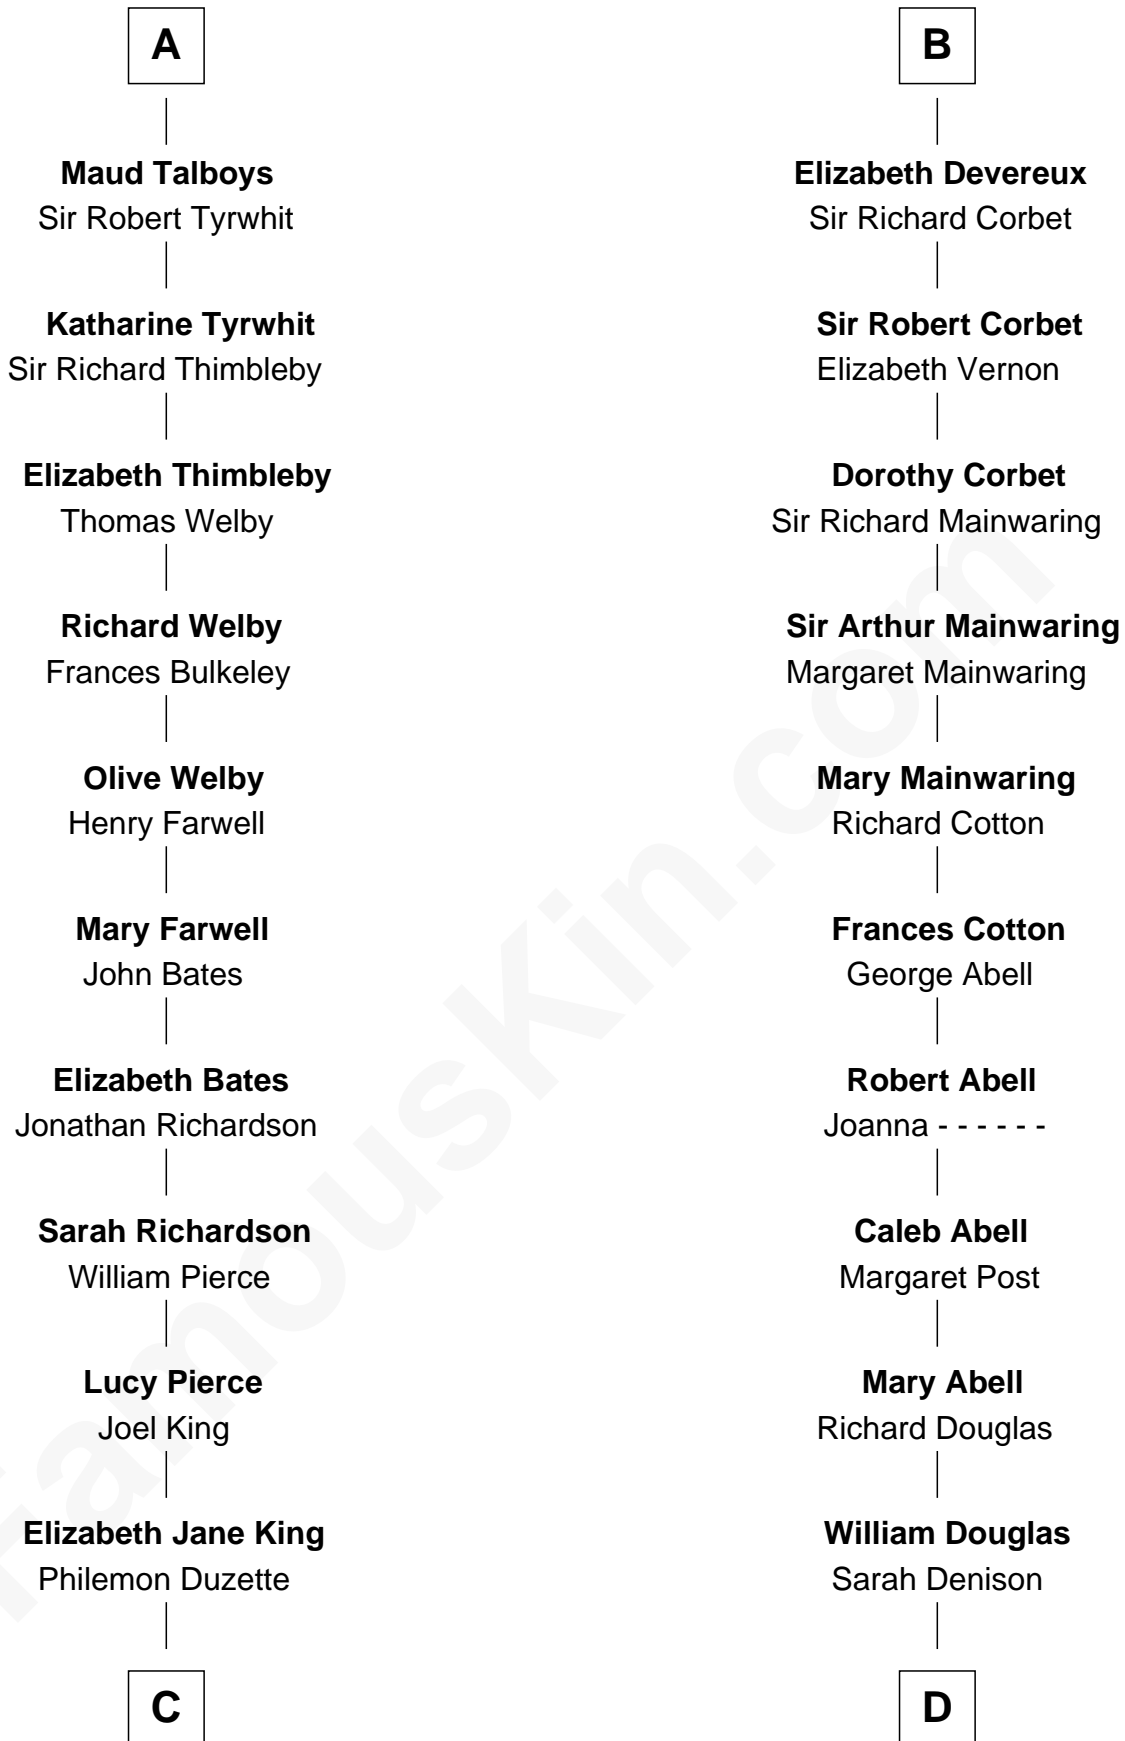

FamousKin.com Relationship Chart of

Mitt Romney

70th Governor of Massachusetts

21st cousin of

Melvyn Douglas

Movie Actor

Nicholas de Stafford

C

Clarissa Minerva Duzette

Lewis Robison

Charles Edward Robison

Rosetta Mary Berry

Alma Luella Robison

Harold Arundel LaFount

Lenore Emily LaFount

George Wilcken Romney

Mitt Romney

70th Governor of Massachusetts

D

Richard Douglas

Lucy Way

Erskine Douglas

Sophia Garrett

Emma Jane Douglas