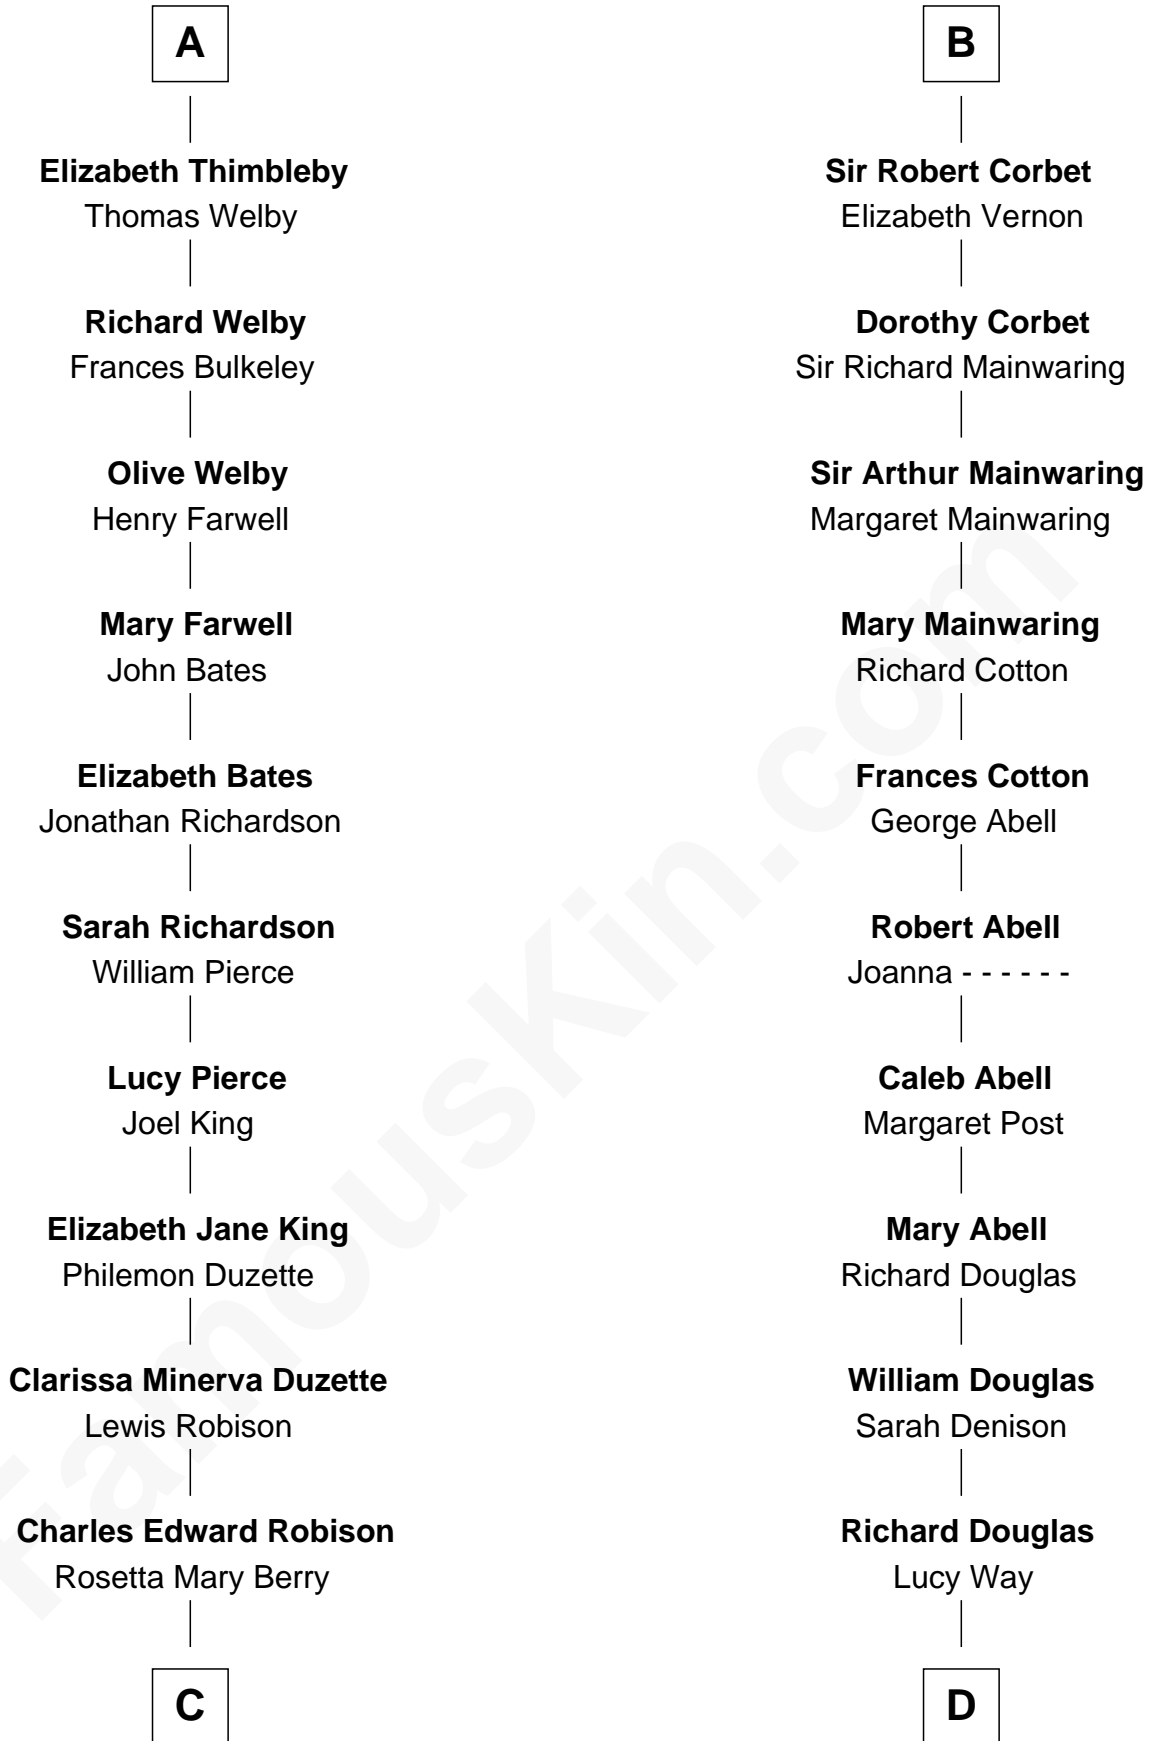

FamousKin.com Relationship Chart of

Mitt Romney

70th Governor of Massachusetts

19th cousin 1 time removed of

Melvyn Douglas

Movie Actor

C

Alma Luella Robison
Harold Arundel LaFount

Lenore Emily LaFount
George Wilcken Romney

Mitt Romney
70th Governor of Massachusetts

D

Erskine Douglas
Sophia Garrett

Emma Jane Douglas
Col. George Taliaferro Shackelford

Lena Priscilla Shackelford
Edouard Gregory Hesselberg