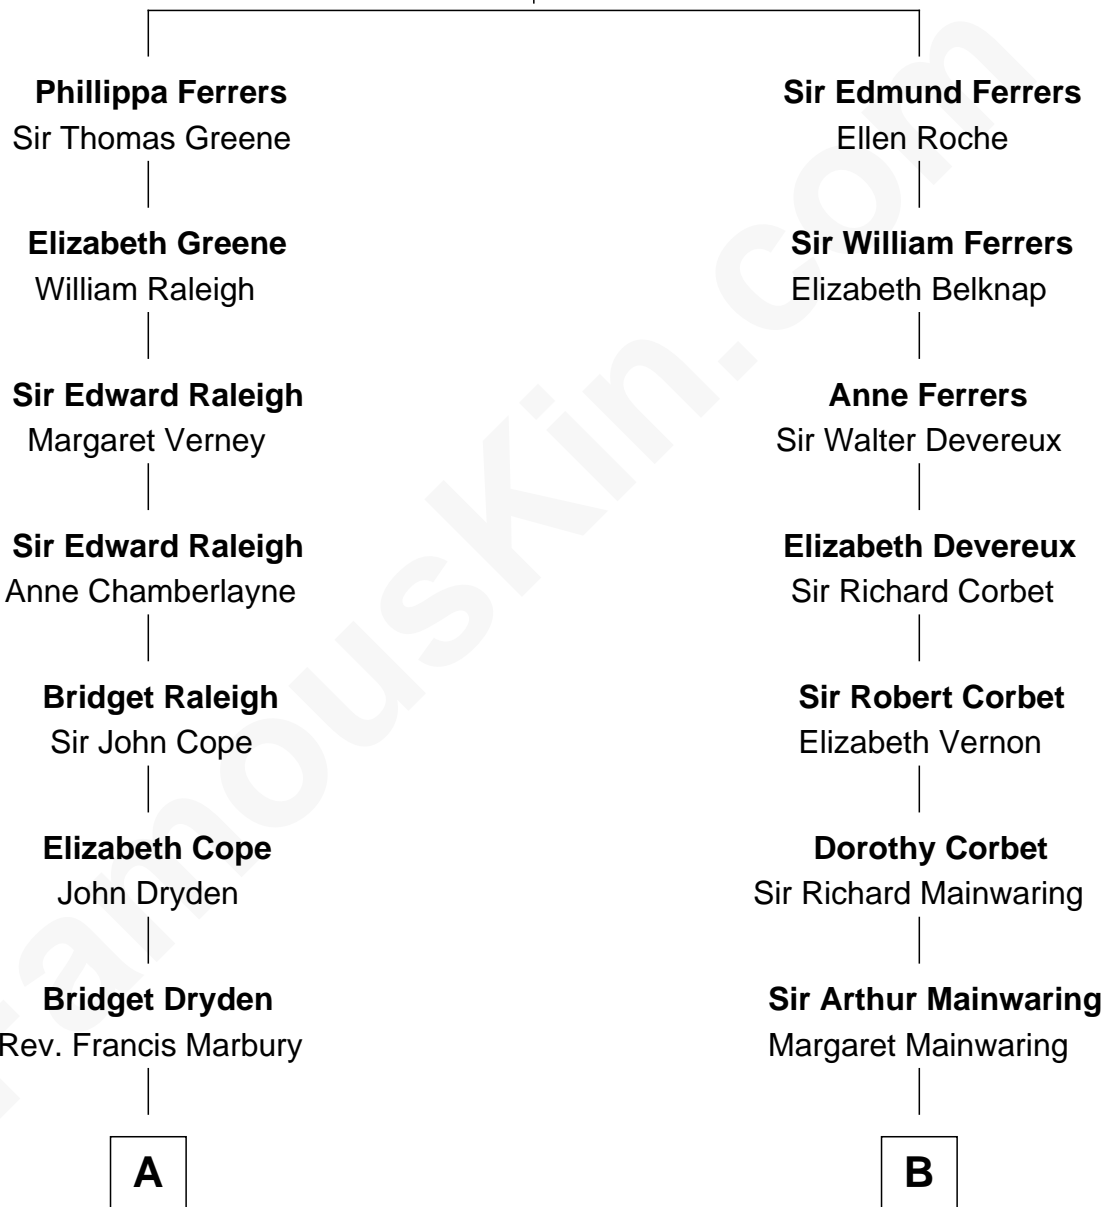

FamousKin.com Relationship Chart of

Mitt Romney

70th Governor of Massachusetts

17th cousin 1 time removed of

Melvyn Douglas

Movie Actor

Robert de Ferrers
Margaret Despencer

C

George Wilcken Romney

Lenore Emily LaFount

Mitt Romney

70th Governor of Massachusetts

FamousKin.com