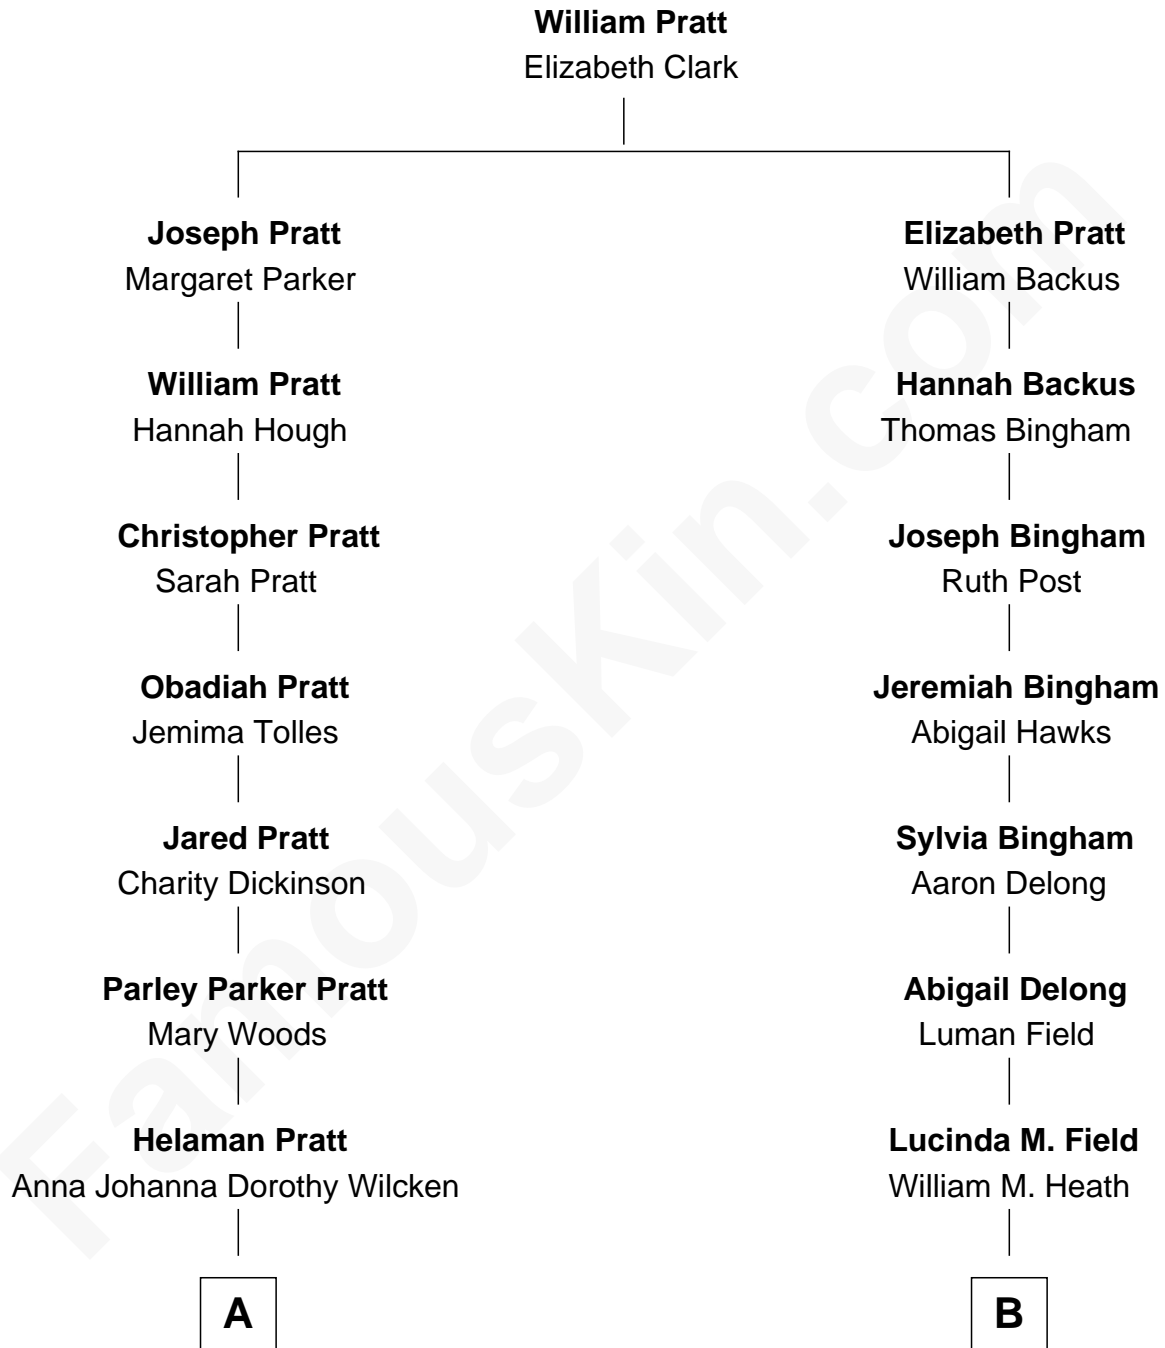

FamousKin.com

Relationship Chart of

Mitt Romney

70th Governor of Massachusetts

9th cousin 2 times removed of

Sarah Palin

9th Governor of Alaska

A

Anna Amelia Pratt
Gaskell Samuel Romney

George Wilcken Romney
Lenore Emily LaFount

Mitt Romney
70th Governor of Massachusetts

B

James W. Heath
Alma Miranda Rhodes

Charles R. Heath
Alice Adeline Oriel

Charles Francis Heath
Nellie Marie Brandt

Charles Richard Heath
Sarah Sheeran

Sarah Palin
9th Governor of Alaska