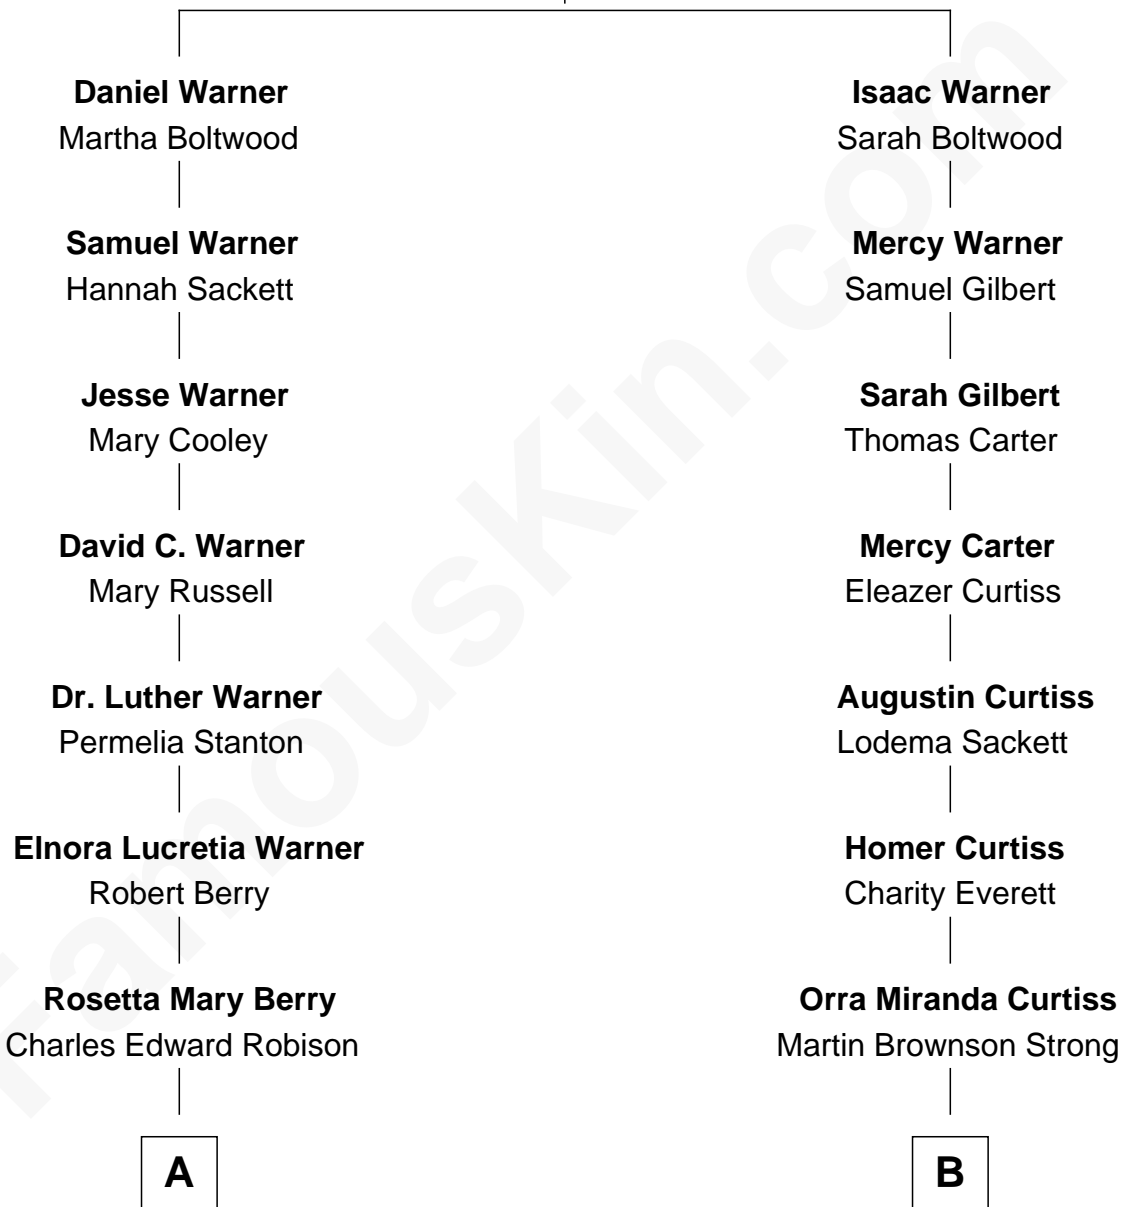

FamousKin.com

Relationship Chart of

Mitt Romney

70th Governor of Massachusetts

9th cousin 2 times removed of

Sarah Palin

9th Governor of Alaska

Andrew Warner

Mary Humfrey

A

Alma Luella Robison
Harold Arundel LaFount

Lenore Emily LaFount
George Wilcken Romney

Mitt Romney
70th Governor of Massachusetts

B

Homer Curtiss Strong
Augusta Lodema Godfrey

Cora Godfrey Strong
James Carl Gower

Helen Louise Gower
Clement James Sheeran

Sarah Sheeran
Charles Richard Heath

Sarah Palin
9th Governor of Alaska

FamousKin.com