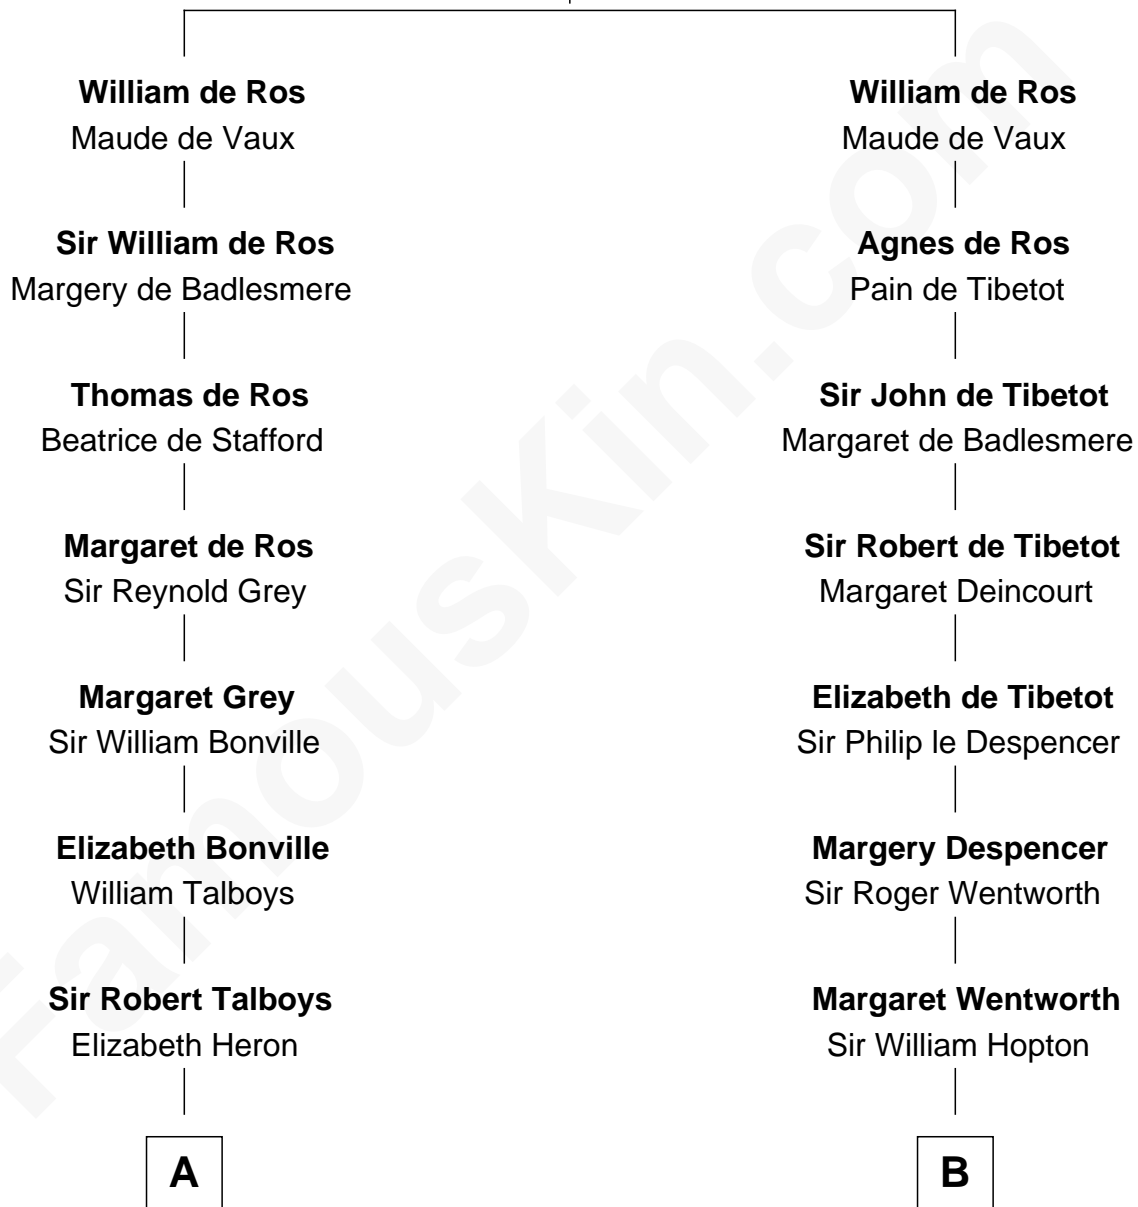

Sir Robert de Ros

Isabel de Aubeney