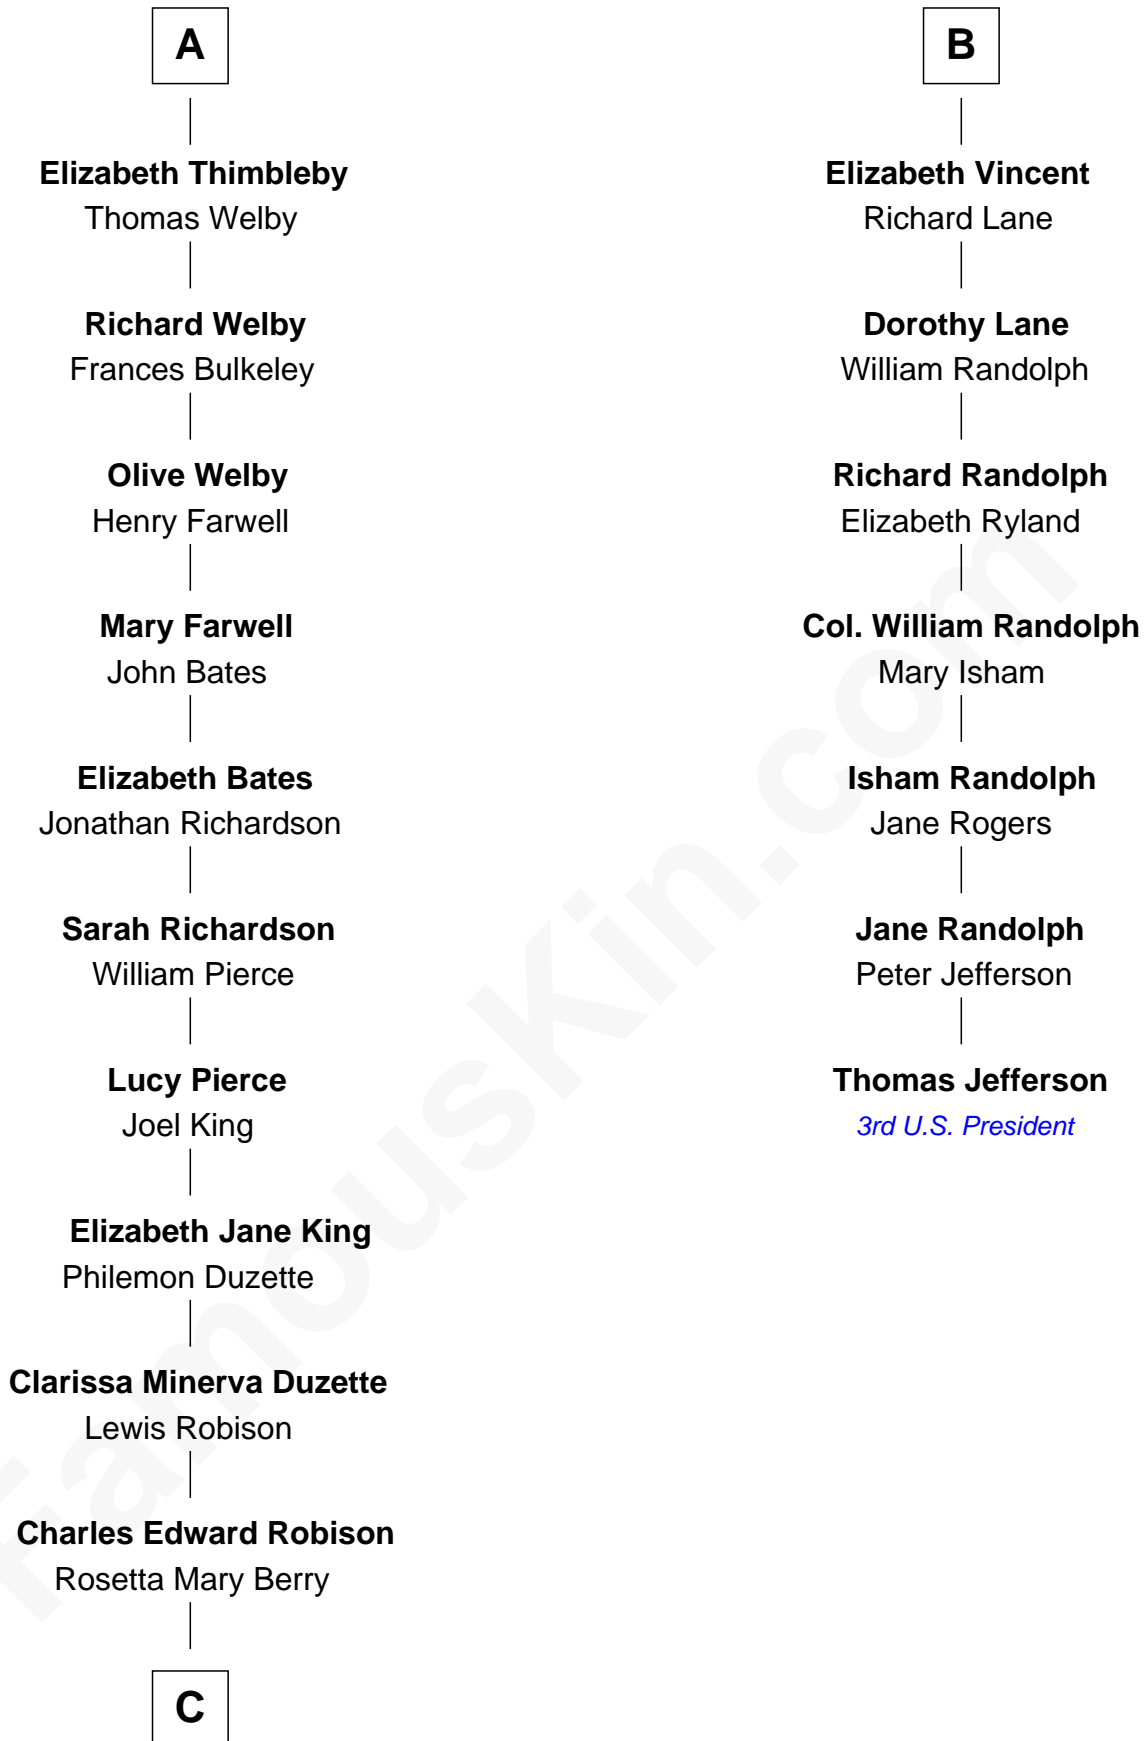

FamousKin.com

Relationship Chart of

Mitt Romney

70th Governor of Massachusetts

13th cousin 6 times removed of

Thomas Jefferson

3rd U.S. President and Signer of the Declaration of Independence

C

—
Alma Luella Robison
Harold Arundel LaFount

—
Lenore Emily LaFount
George Wilcken Romney

—
Mitt Romney
70th Governor of Massachusetts

FamousKin.com