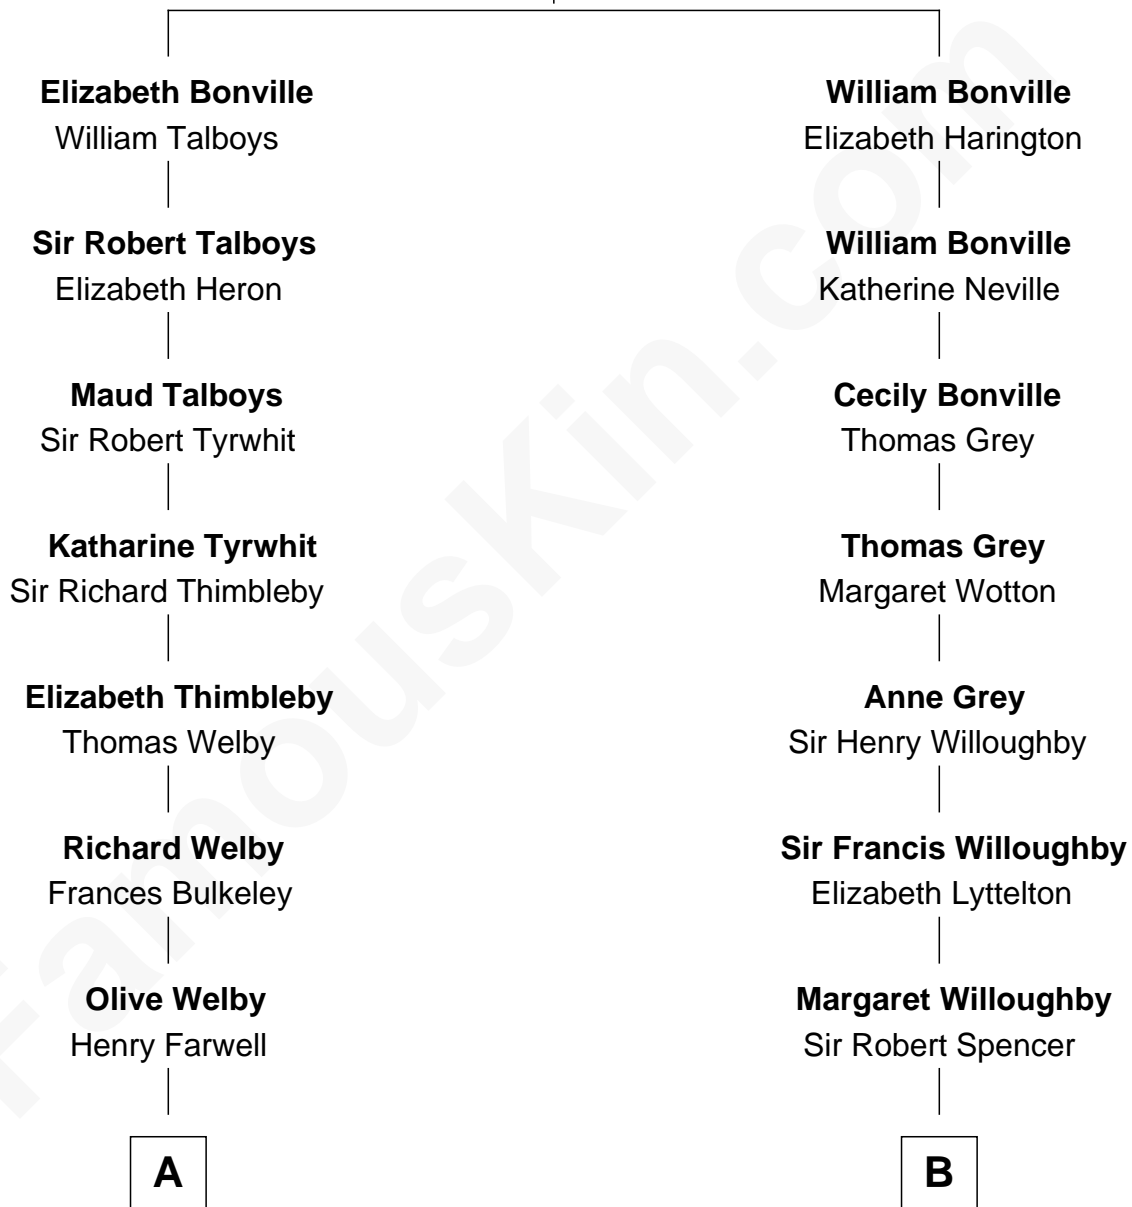

FamousKin.com

Relationship Chart of

Mitt Romney

70th Governor of Massachusetts

16th cousin 2 times removed of

Princess Diana

Princess of Wales

Sir William Bonville

Margaret Grey

C

Edward John Spencer
Frances Ruth Burke Roche

Princess Diana
Princess of Wales

FamousKin.com