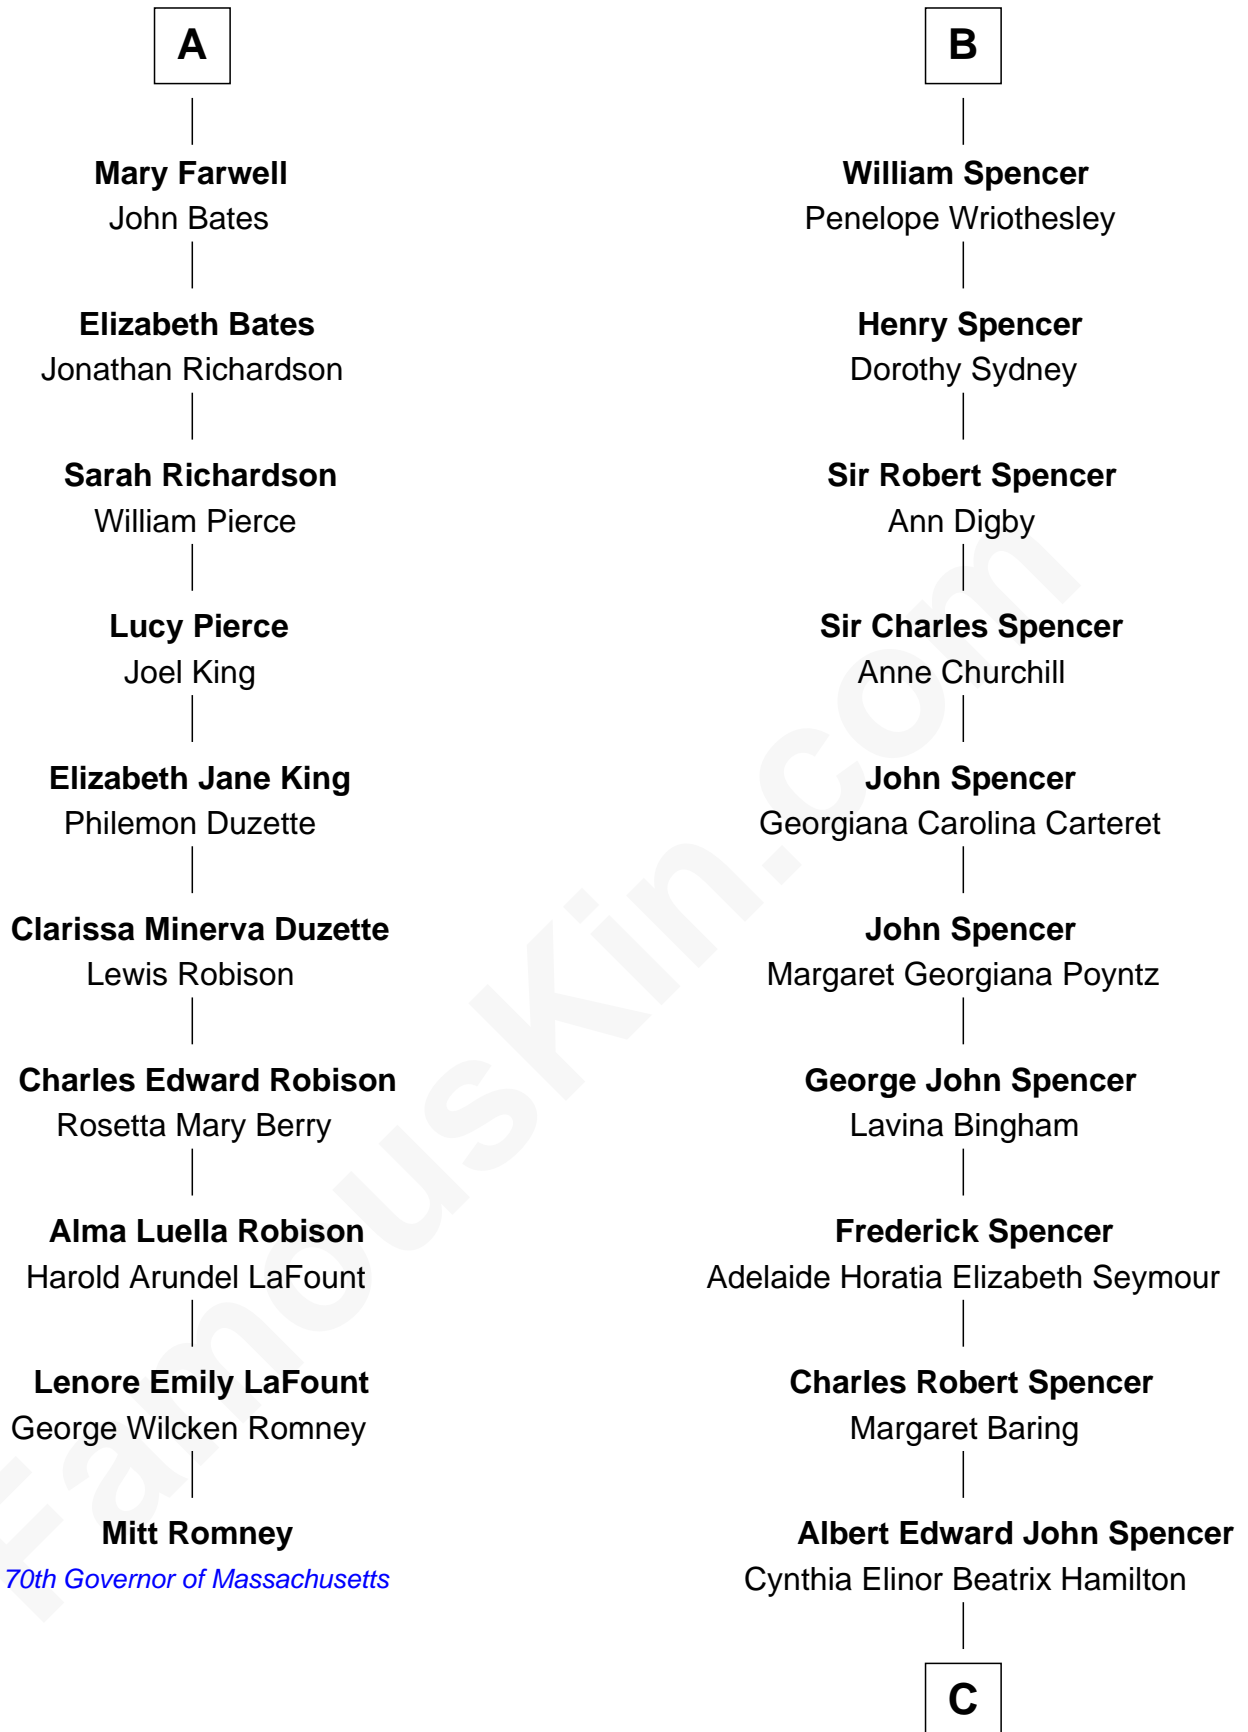

FamousKin.com

Relationship Chart of

Mitt Romney

70th Governor of Massachusetts

16th cousin 2 times removed of

Princess Diana

Princess of Wales

Sir William Bonville

Margaret Grey

C

Edward John Spencer
Frances Ruth Burke Roche

Princess Diana
Princess of Wales

FamousKin.com