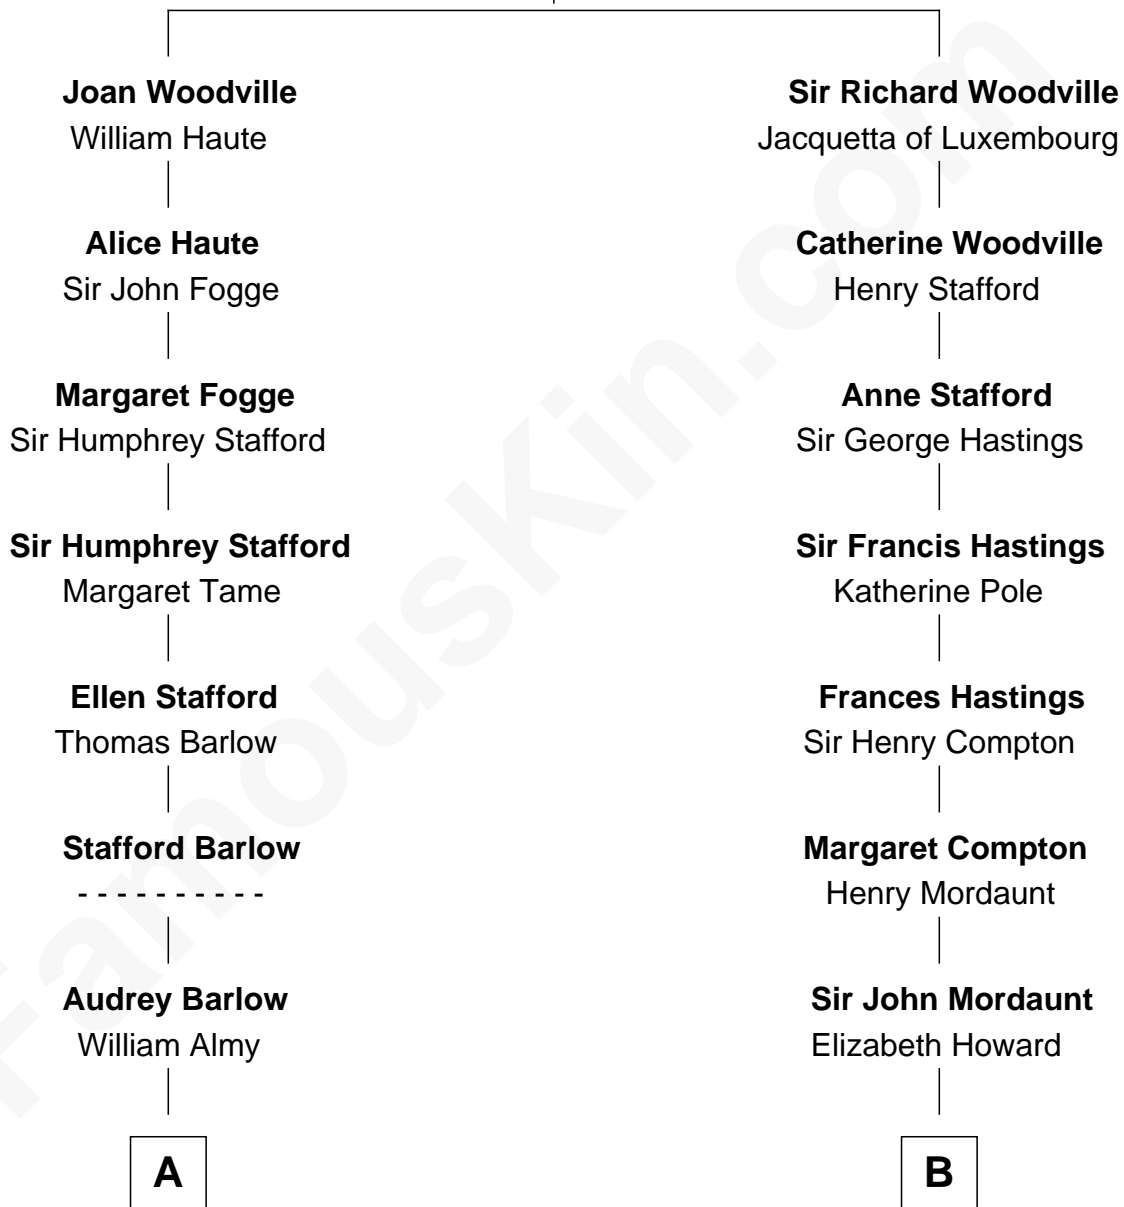

FamousKin.com Relationship Chart of

Mitt Romney

70th Governor of Massachusetts

17th cousin of

Prince William

Prince of Wales

Richard Woodville

Joan Bedlisgate

Mitt Romney photo by [Gage Skidmore](#) (CC BY-SA 3.0)

William photo by [InSapphoWeTrust](#) (CC BY-SA 2.0)