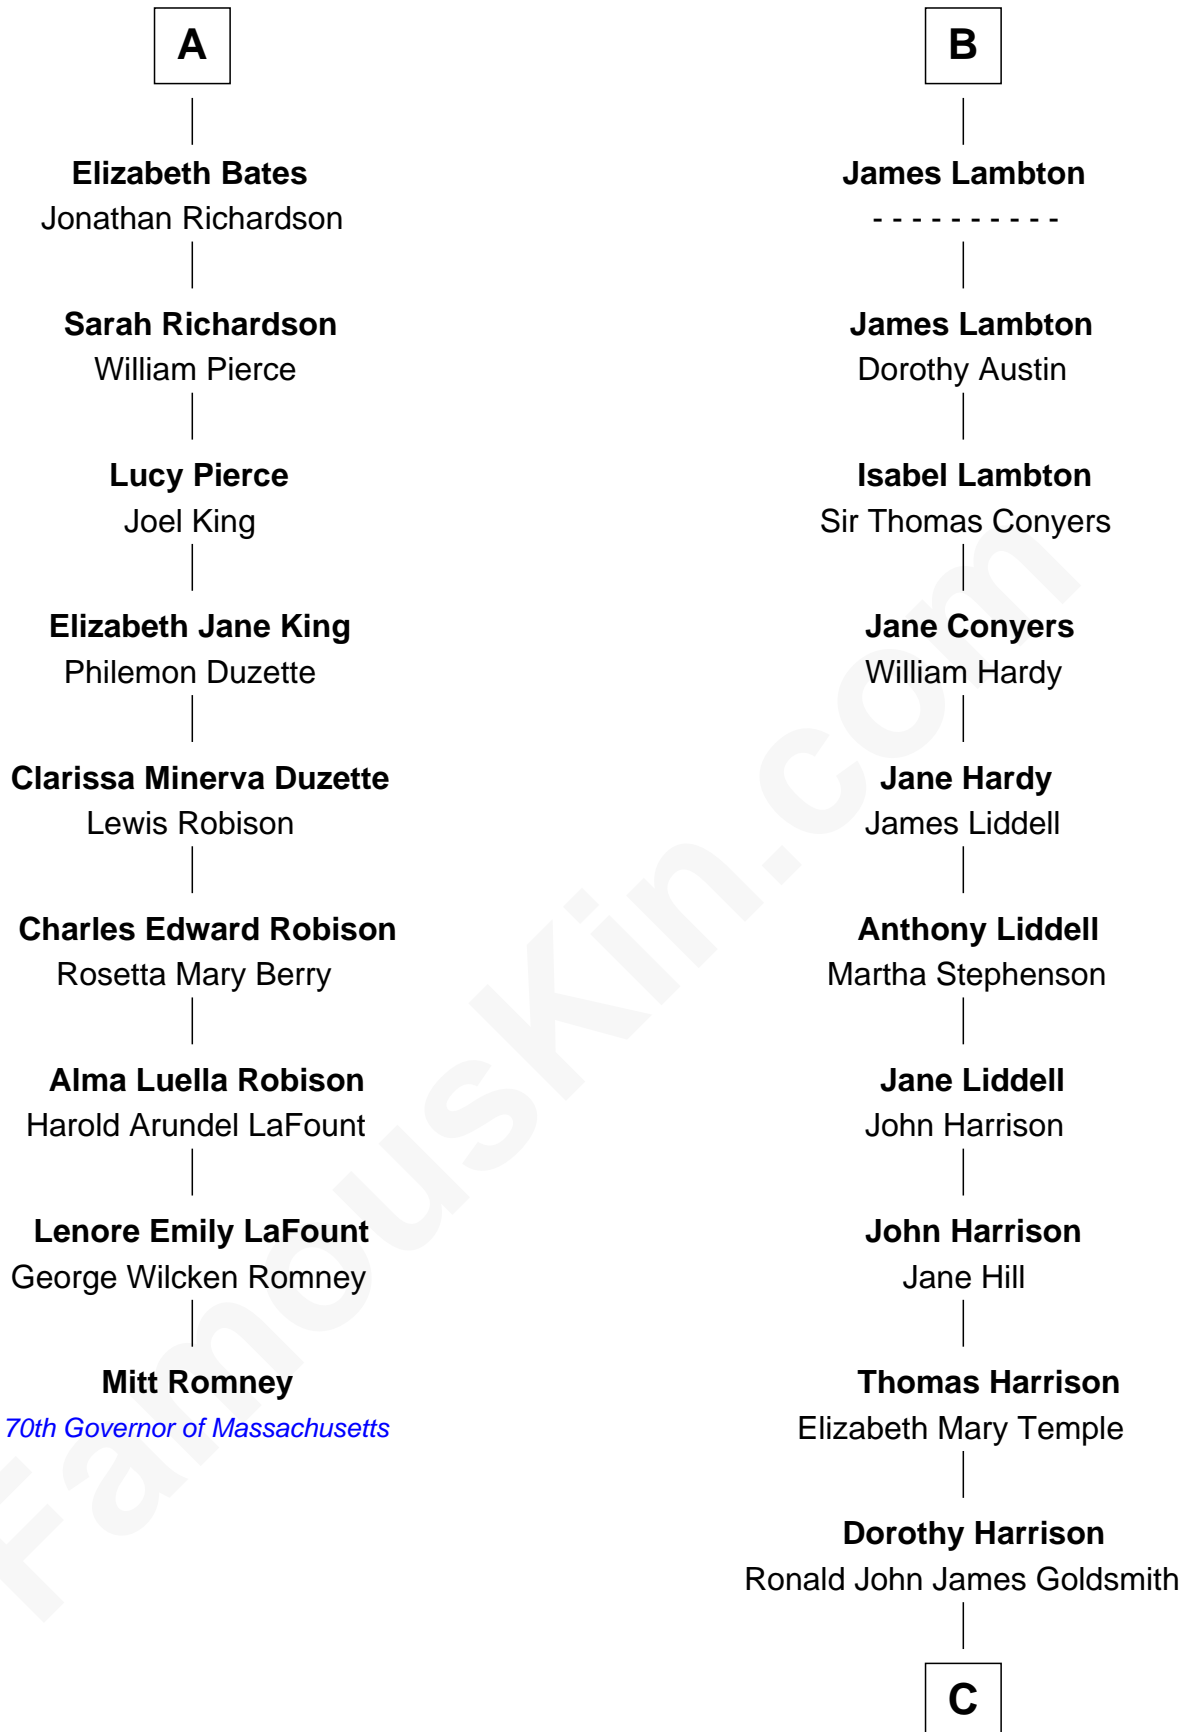

## Relationship Chart of

### Mitt Romney

70th Governor of Massachusetts

15th cousin 3 times removed of

**Catherine Middleton**

Princess of Wales

**Sir Robert Constable**

Agnes Wentworth

C

Carole Elizabeth Goldsmith

Michael Francis Middleton

Catherine Middleton

*Princess of Wales*

FamousKin.com