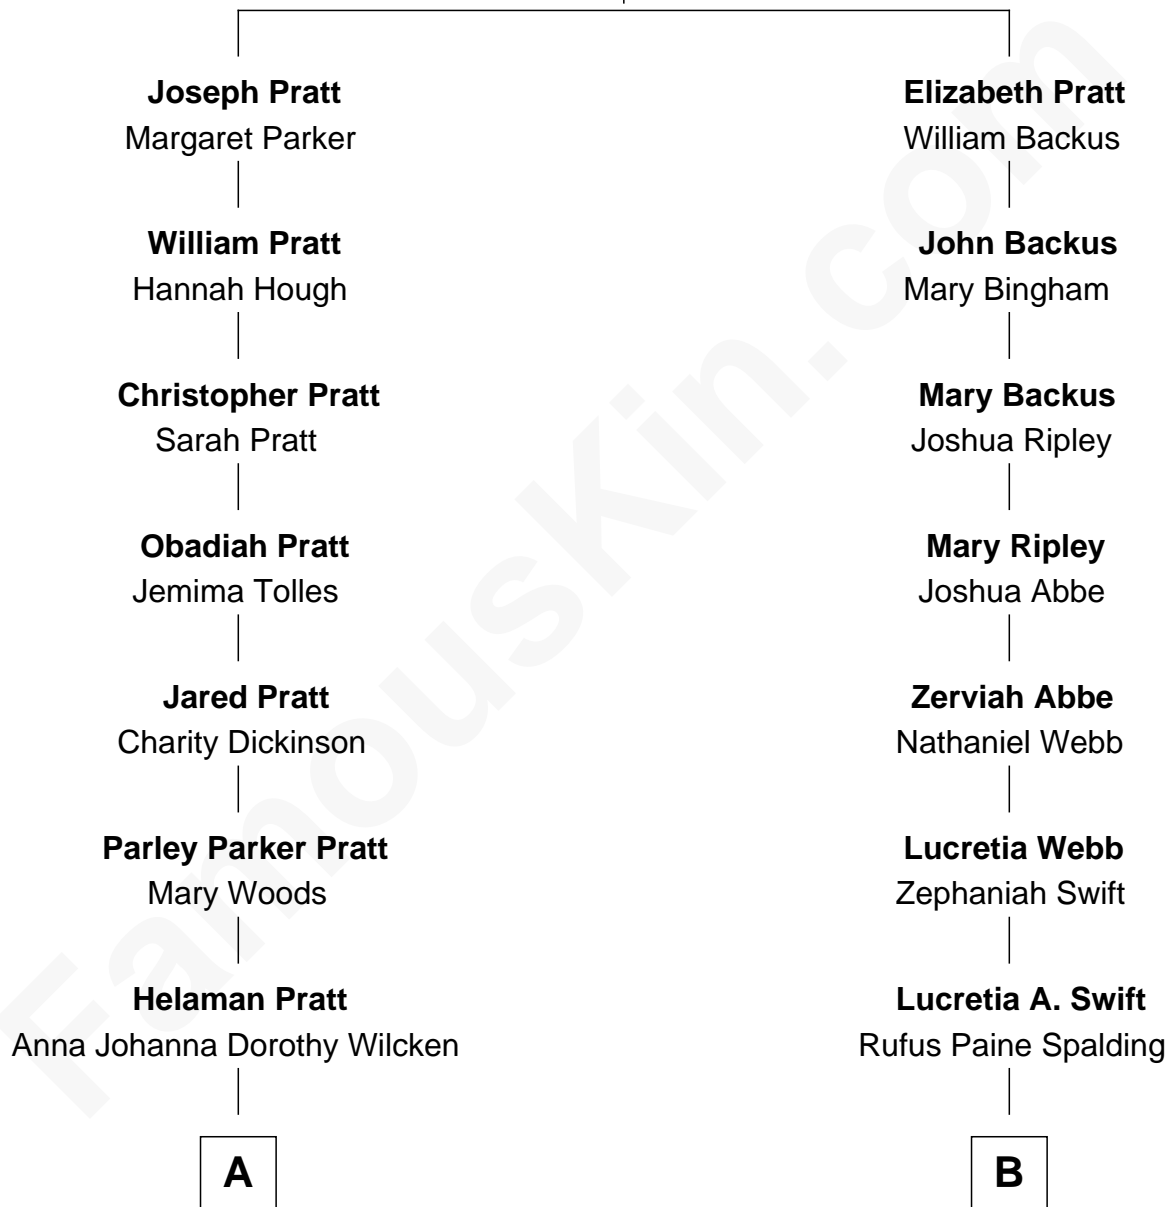

# FamousKin.com Relationship Chart of

**Mitt Romney**

*70th Governor of Massachusetts*

9th cousin 3 times removed of

**Anna Gunn**

*TV and Movie Actress*

**William Pratt**  
Elizabeth Clark

**A**

**Anna Amelia Pratt**  
Gaskell Samuel Romney

**George Wilcken Romney**  
Lenore Emily LaFount

**Mitt Romney**  
*70th Governor of Massachusetts*

**B**

**Emily Swift Spalding**  
Luther Day

**William Rufus Day**  
Mary Elizabeth Schaefer

**Luther N. Day**  
Ida McKinley Barber

**Ida McKinley Day**  
Clemens Earl Gunn

**Clemens Earl Gunn**  
Sharon Anna Kathryn Peters

**Anna Gunn**  
*TV and Movie Actress*