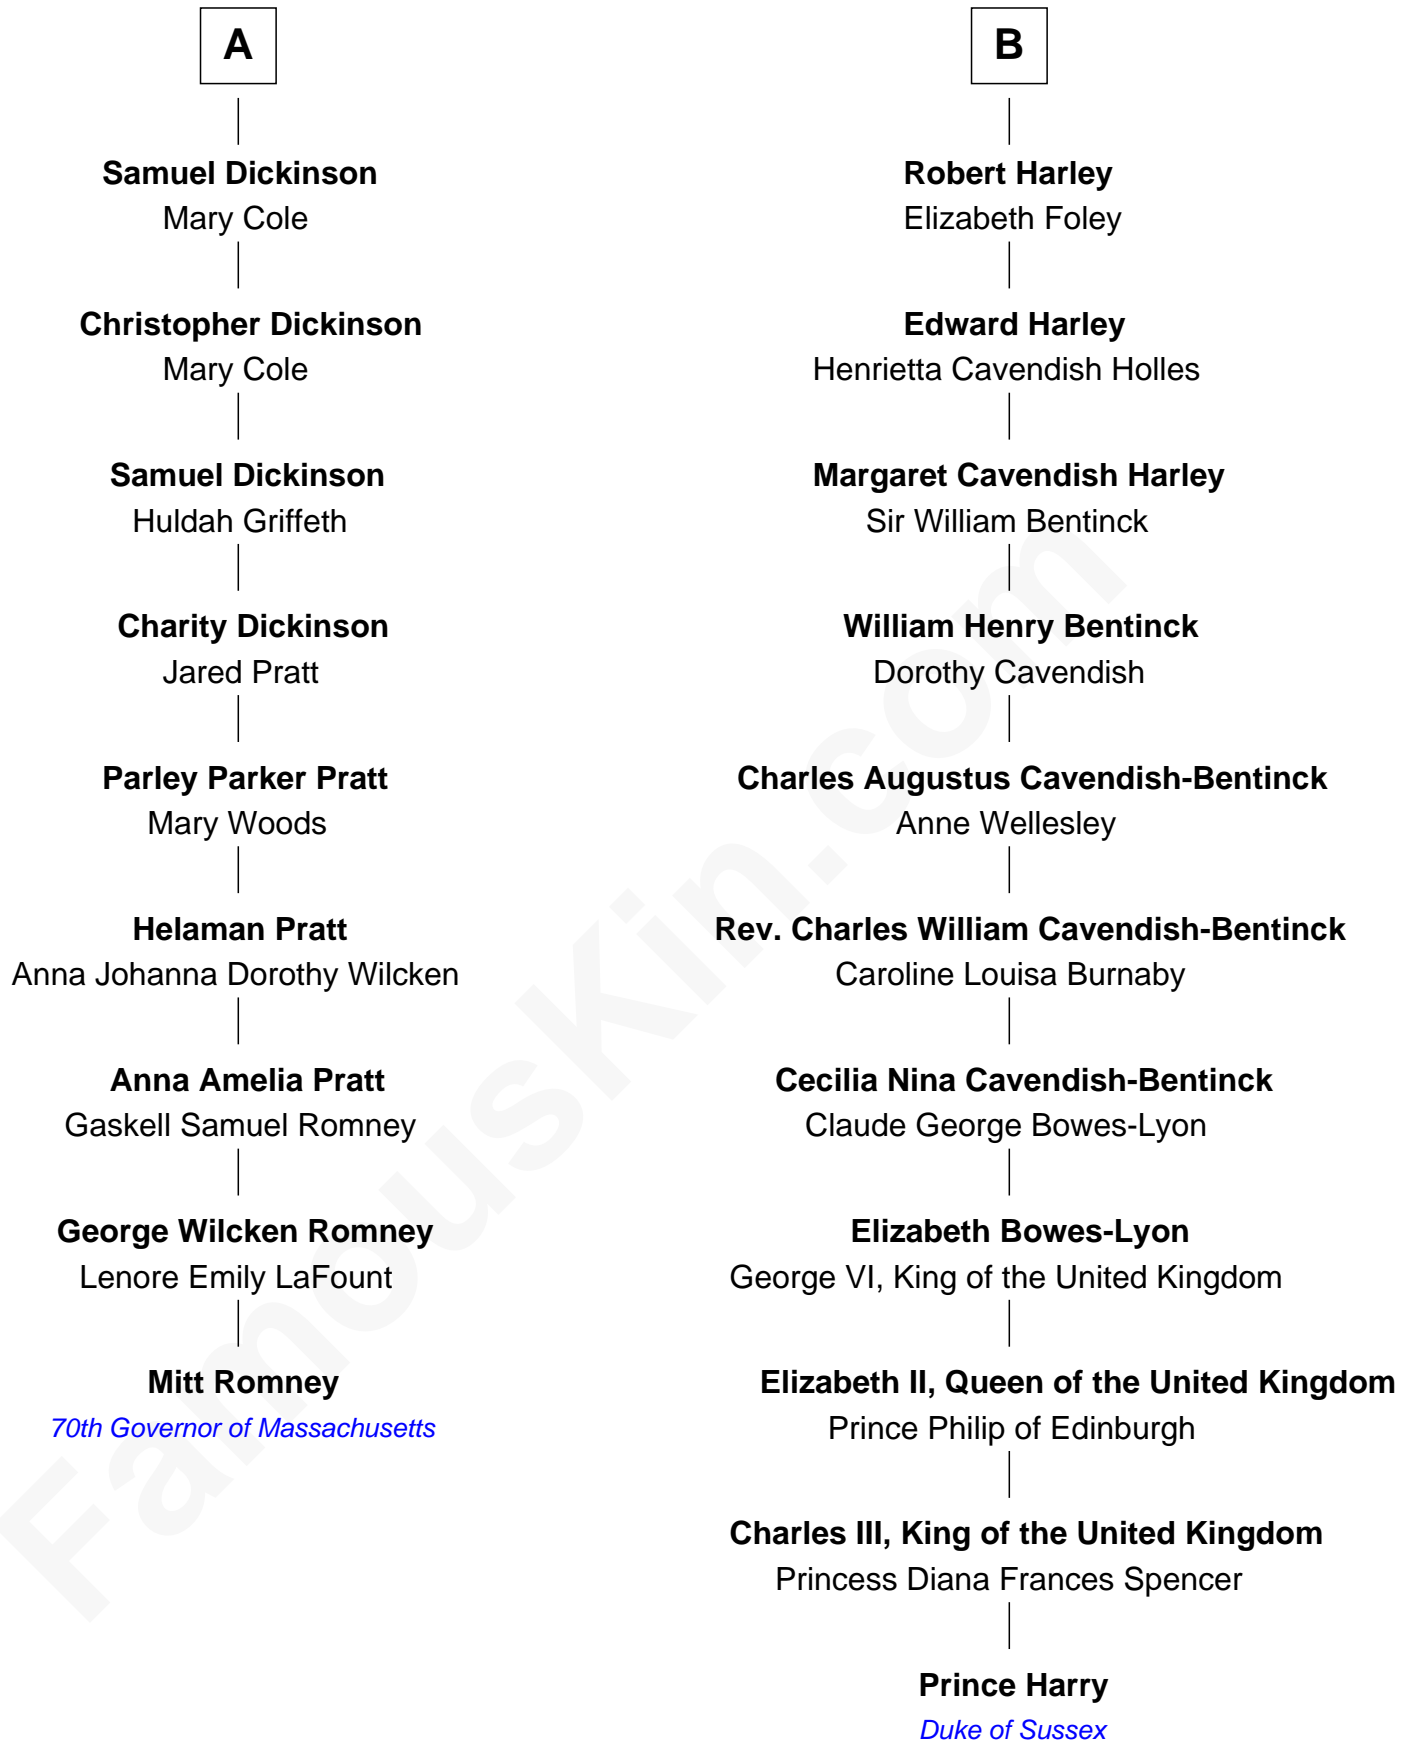

# FamousKin.com Relationship Chart of

**Mitt Romney**

*70th Governor of Massachusetts*

15th cousin 2 times removed of

**Prince Harry**

*Duke of Sussex*

**Humphrey Stafford**

Katherine Fray

**Sir Edward Conway**

Dorothy Tracy

**Brilliana Conway**

Sir Robert Harley

**Sir Edward Harley**

Abigail Stephens

**B**

Mitt Romney photo by [Gage Skidmore](#) (CC BY-SA 3.0)