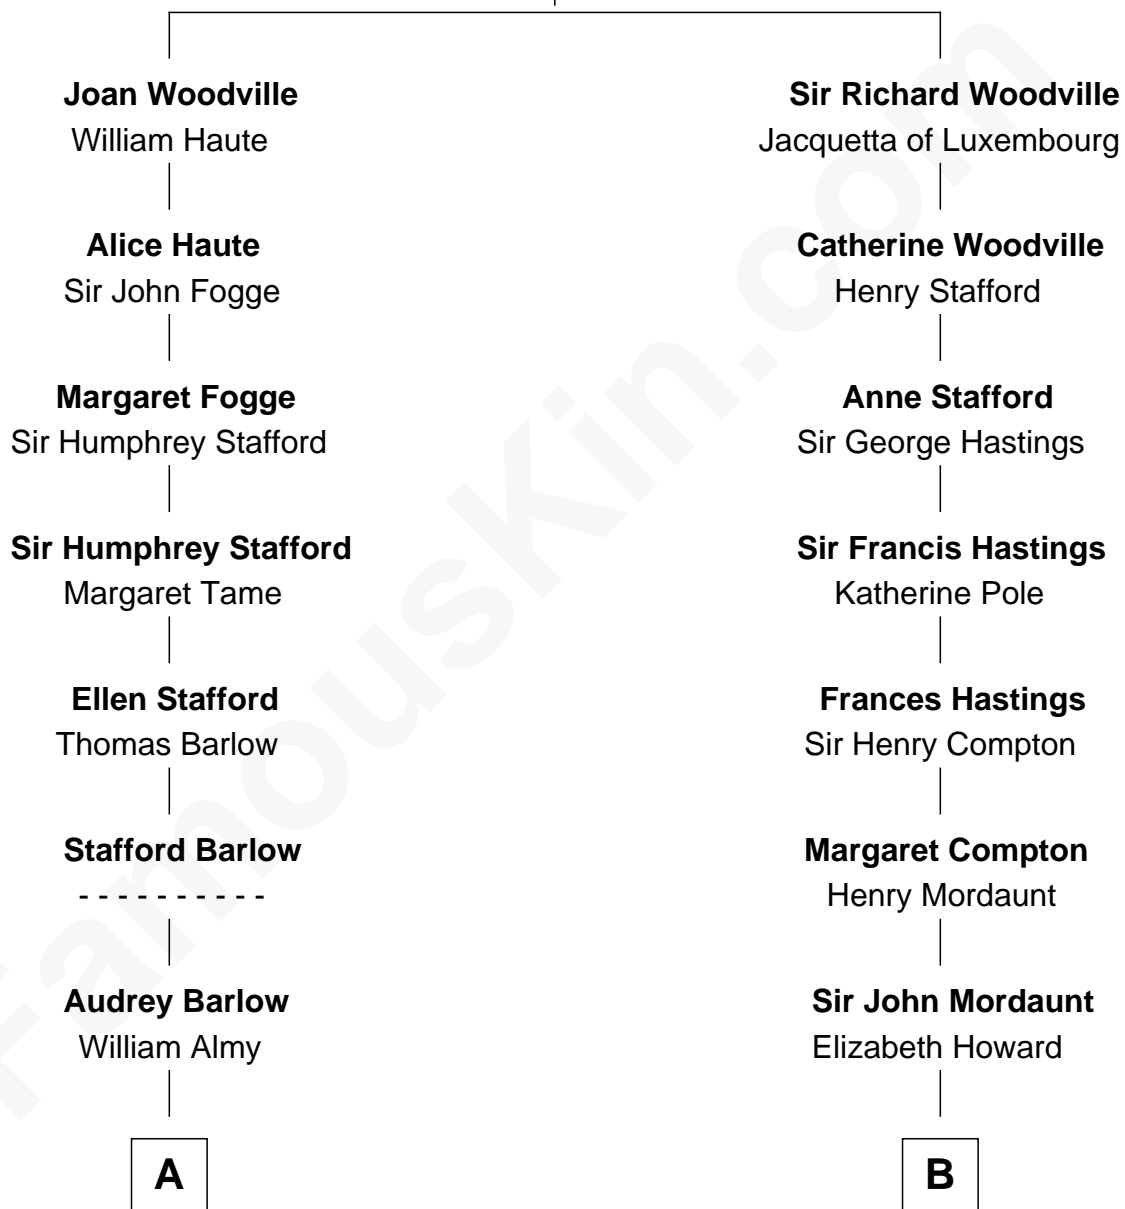

FamousKin.com Relationship Chart of

Mitt Romney

70th Governor of Massachusetts

17th cousin of

Prince Harry

Duke of Sussex

Richard Woodville

Joan Bedlisgate

Mitt Romney photo by [Gage Skidmore](#) (CC BY-SA 3.0)