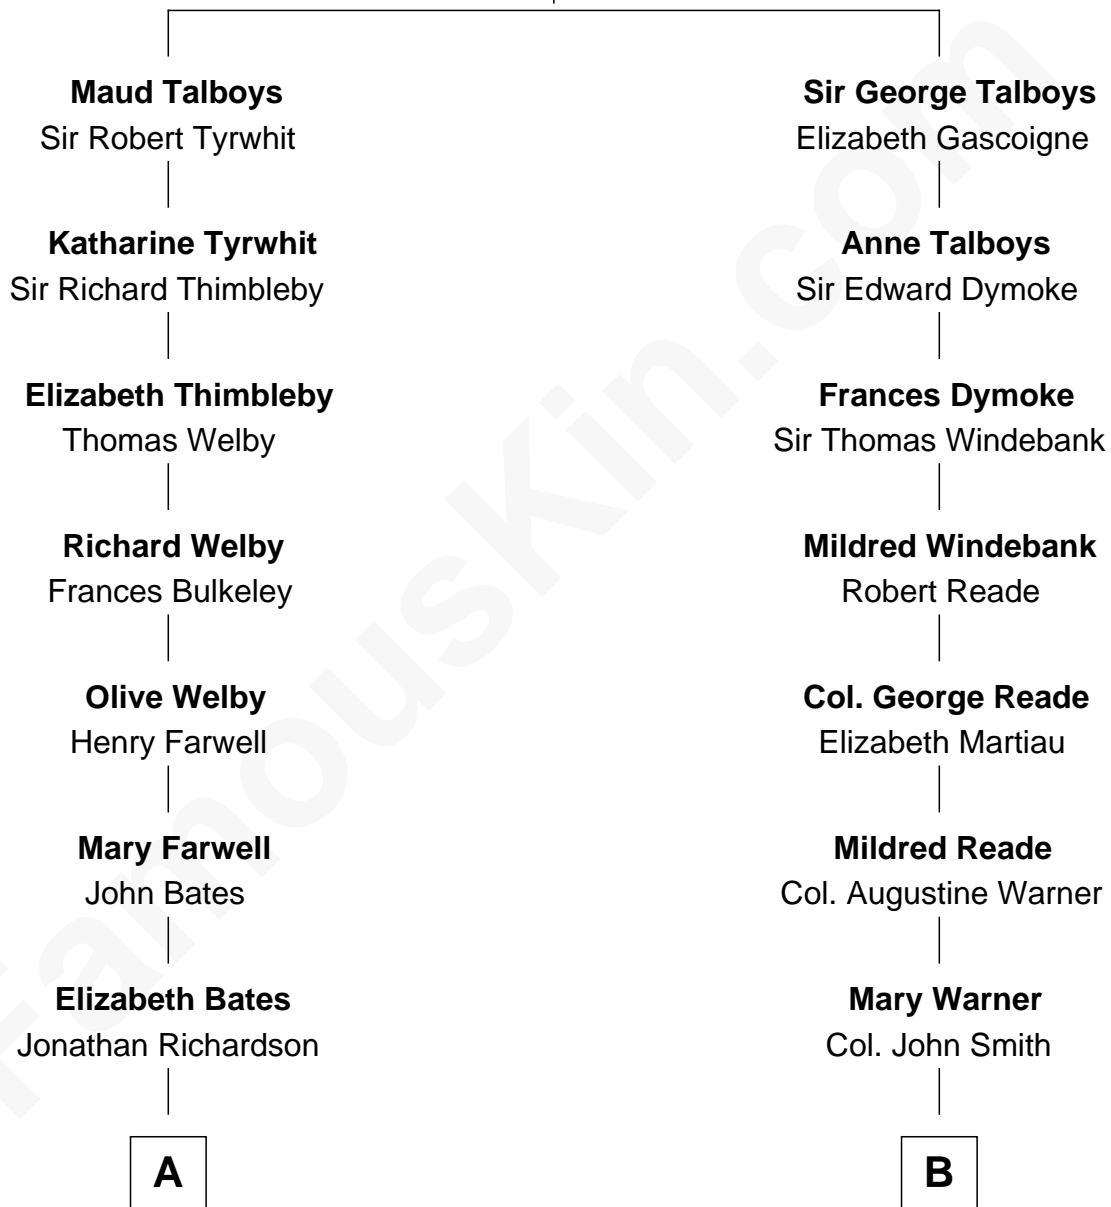

FamousKin.com Relationship Chart of

Mitt Romney

70th Governor of Massachusetts

14th cousin 3 times removed of

Prince Harry

Duke of Sussex

Sir Robert Talboys

Elizabeth Heron

Mitt Romney photo by [Gage Skidmore](#) (CC BY-SA 3.0)