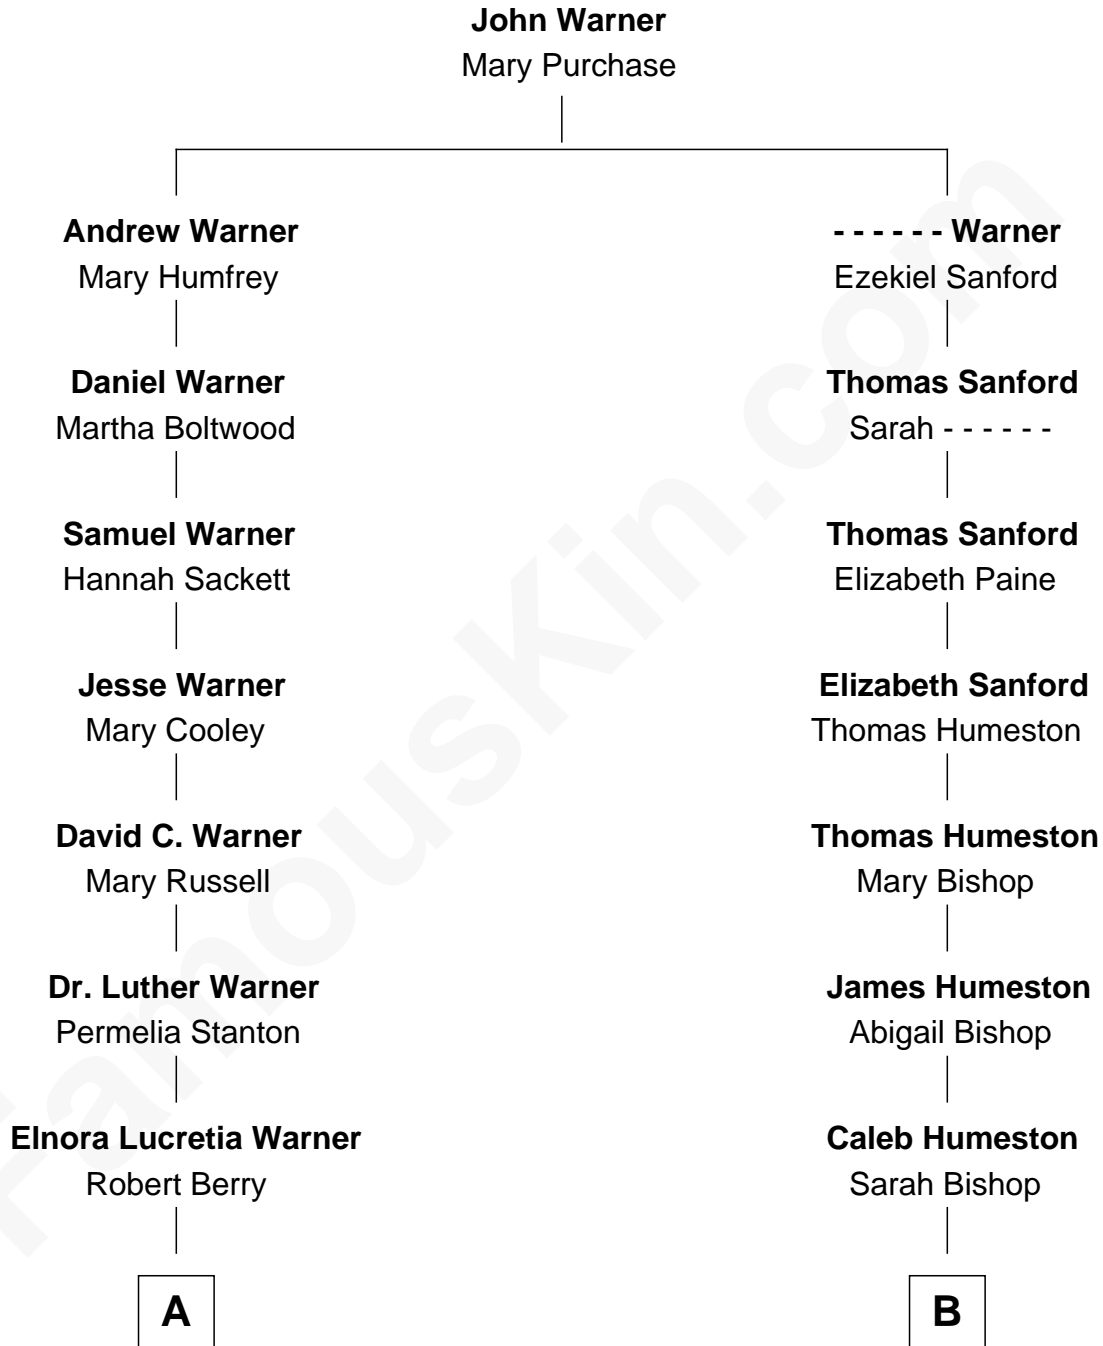

FamousKin.com

Relationship Chart of

Mitt Romney

70th Governor of Massachusetts

10th cousin 2 times removed of

Harry Chapin

Singer and Songwriter

A

Rosetta Mary Berry
Charles Edward Robison

Alma Luella Robison
Harold Arundel LaFount

Lenore Emily LaFount
George Wilcken Romney

Mitt Romney
70th Governor of Massachusetts

B

Lovina Humeston
Stephen Chapin

Humeston Chapin
Sarah Hunt Wing