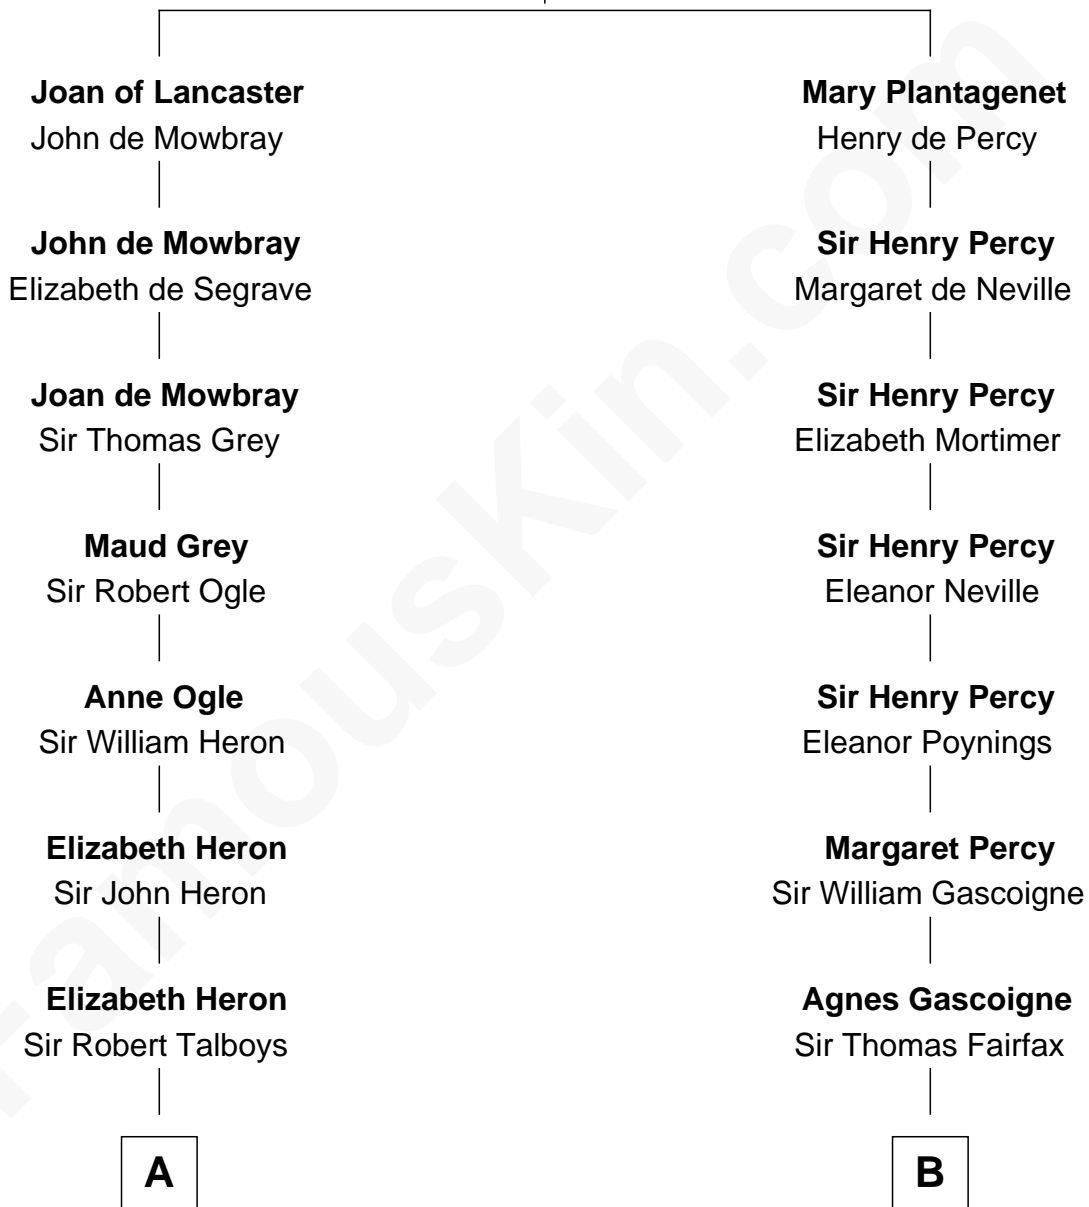

Henry Plantagenet
Maud de Chaworth