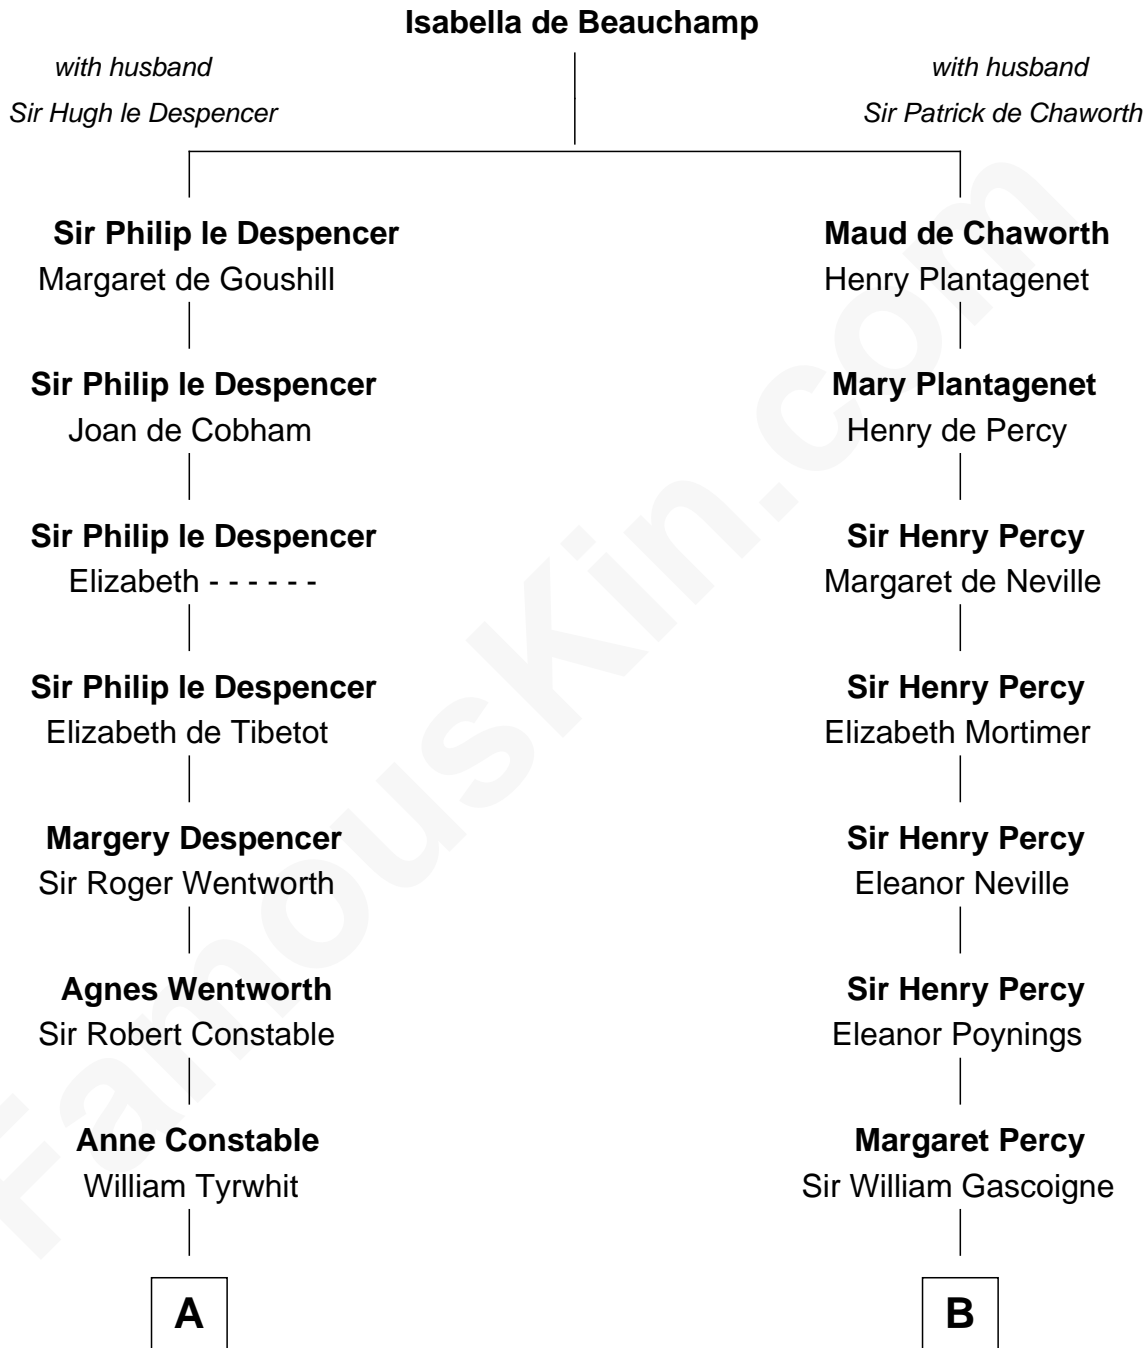

Harriet Martineau

Author of *The Hour and the Man*