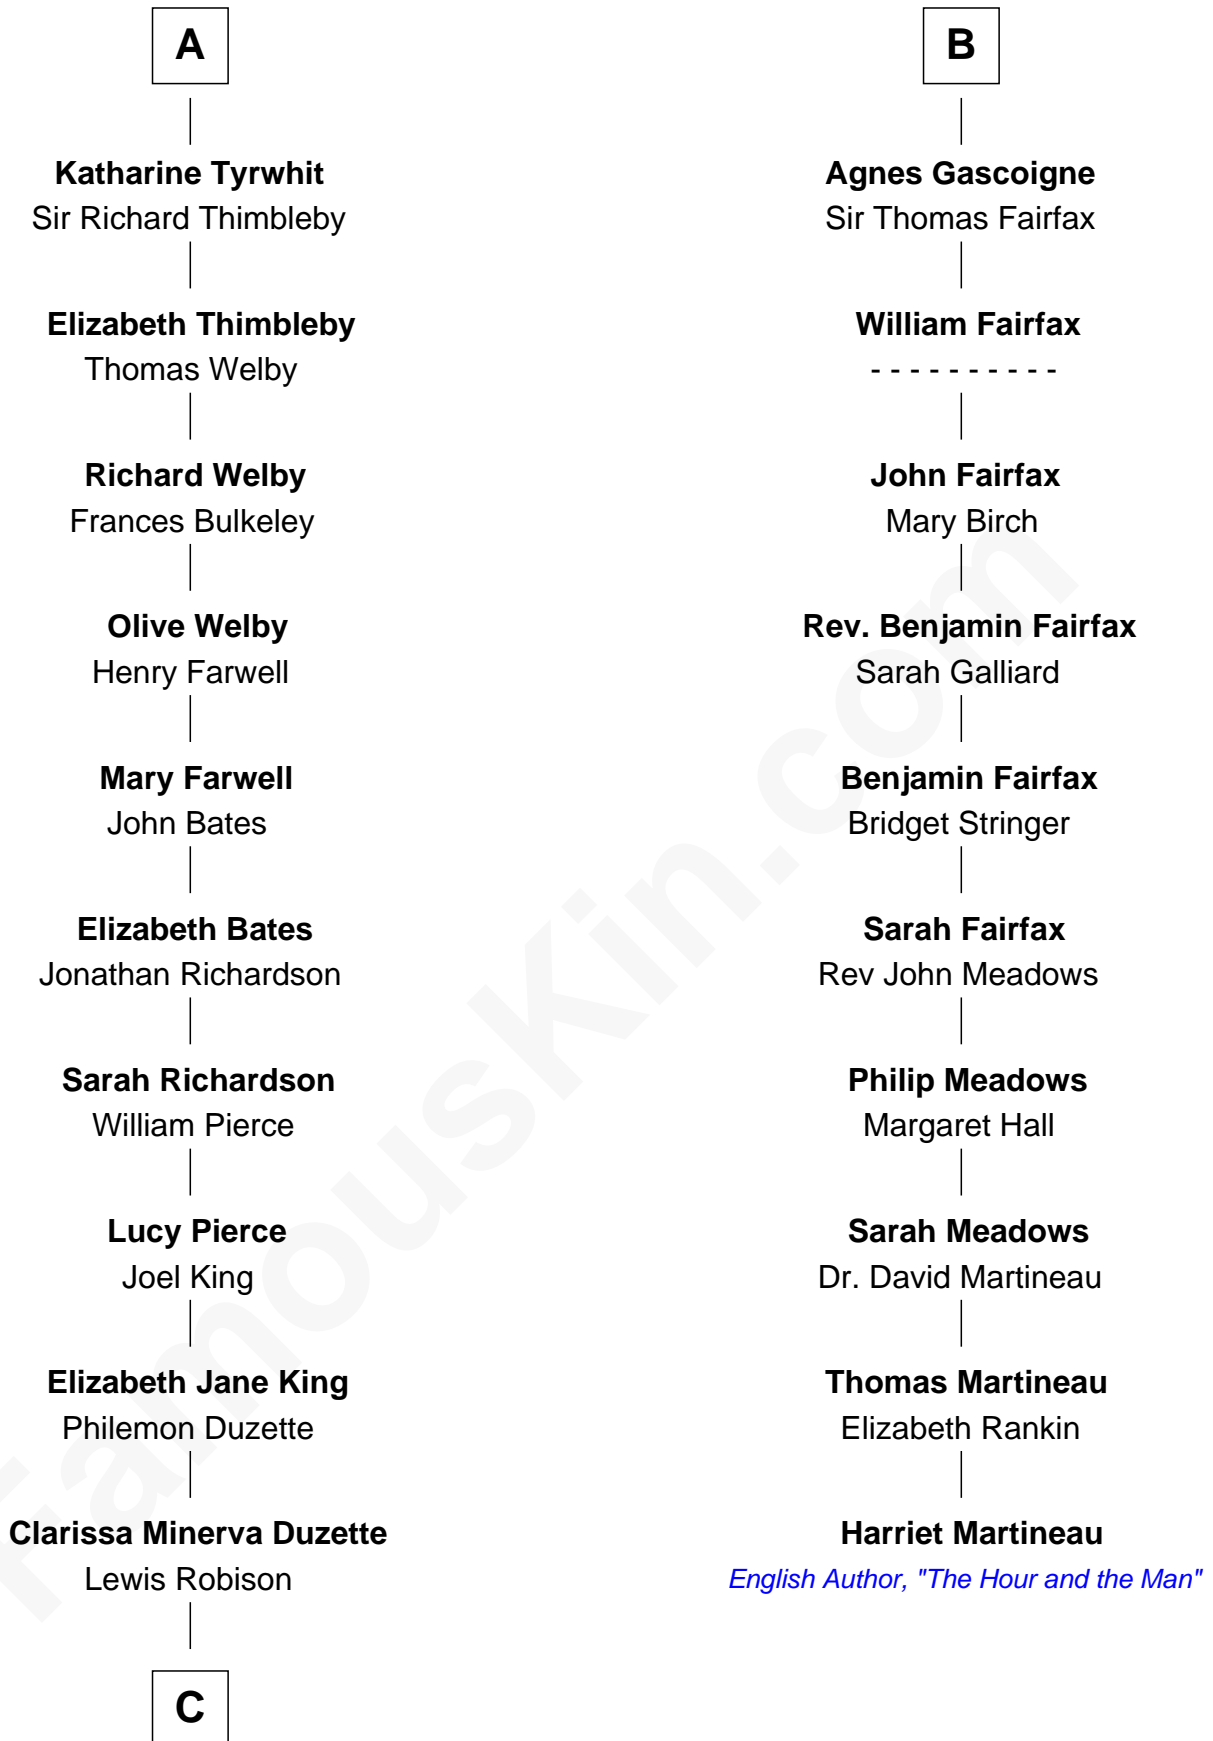

FamousKin.com

Relationship Chart of

Mitt Romney

70th Governor of Massachusetts

16th cousin 4 times removed of

Harriet Martineau

Author of *The Hour and the Man*

Bartholomew de Badlesmere

Margaret de Clare

Margaret de Badlesmere

Sir John de Tibetot

Sir Robert de Tibetot

Margaret Deincourt

Elizabeth de Tibetot

Sir Philip le Despencer

Margery Despencer

Sir Henry Percy

Eleanor Neville

Sir Henry Percy

Eleanor Poynings

Margaret Percy

Sir William Gascoigne

B

C

—
Charles Edward Robison

Rosetta Mary Berry

—
Alma Luella Robison

Harold Arundel LaFount

—
Lenore Emily LaFount

George Wilcken Romney

—
Mitt Romney

70th Governor of Massachusetts