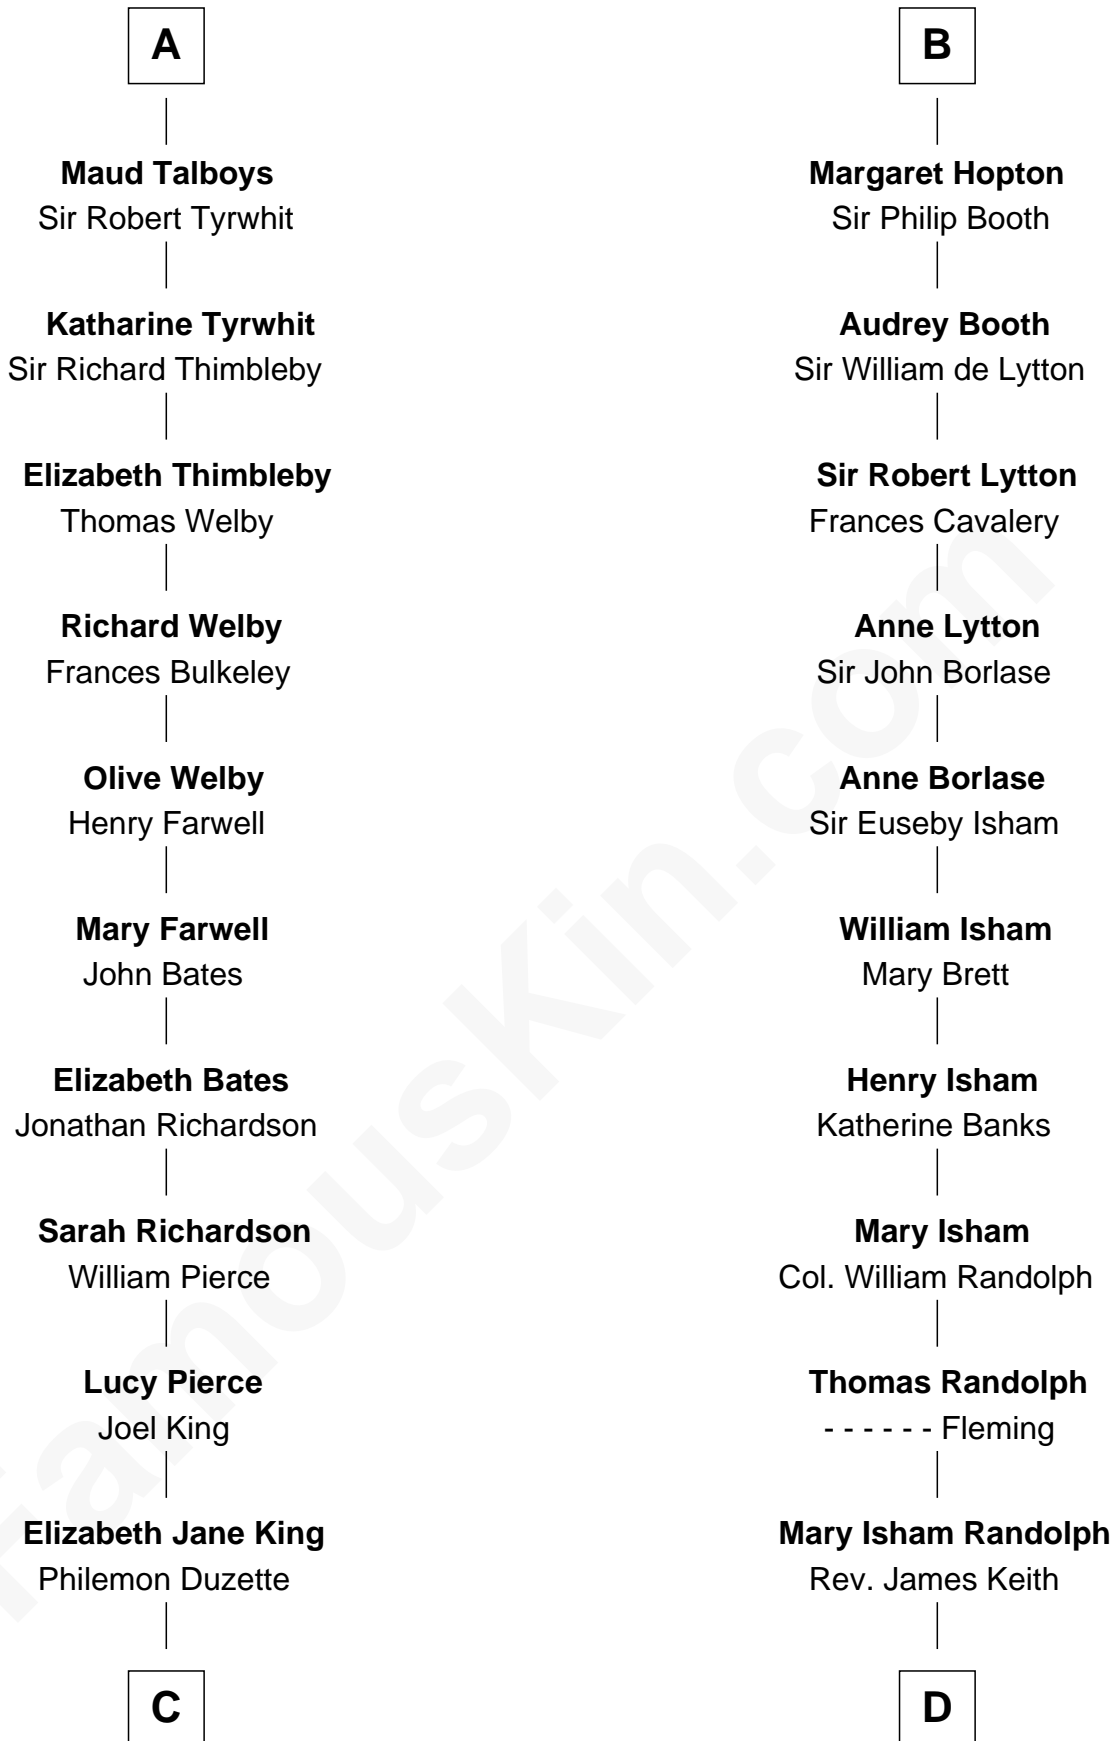

### Mitt Romney

70th Governor of Massachusetts

18th cousin 3 times removed of

### John Marshall

4th Chief Justice of the U.S. Supreme Court

**Sir Robert de Ros**

Isabel de Aubeney

**C**

**Clarissa Minerva Duzette**

Lewis Robison

**Charles Edward Robison**

Rosetta Mary Berry

**Alma Luella Robison**

Harold Arundel LaFount

**Lenore Emily LaFount**

George Wilcken Romney

**Mitt Romney**

*70th Governor of Massachusetts*

**D**