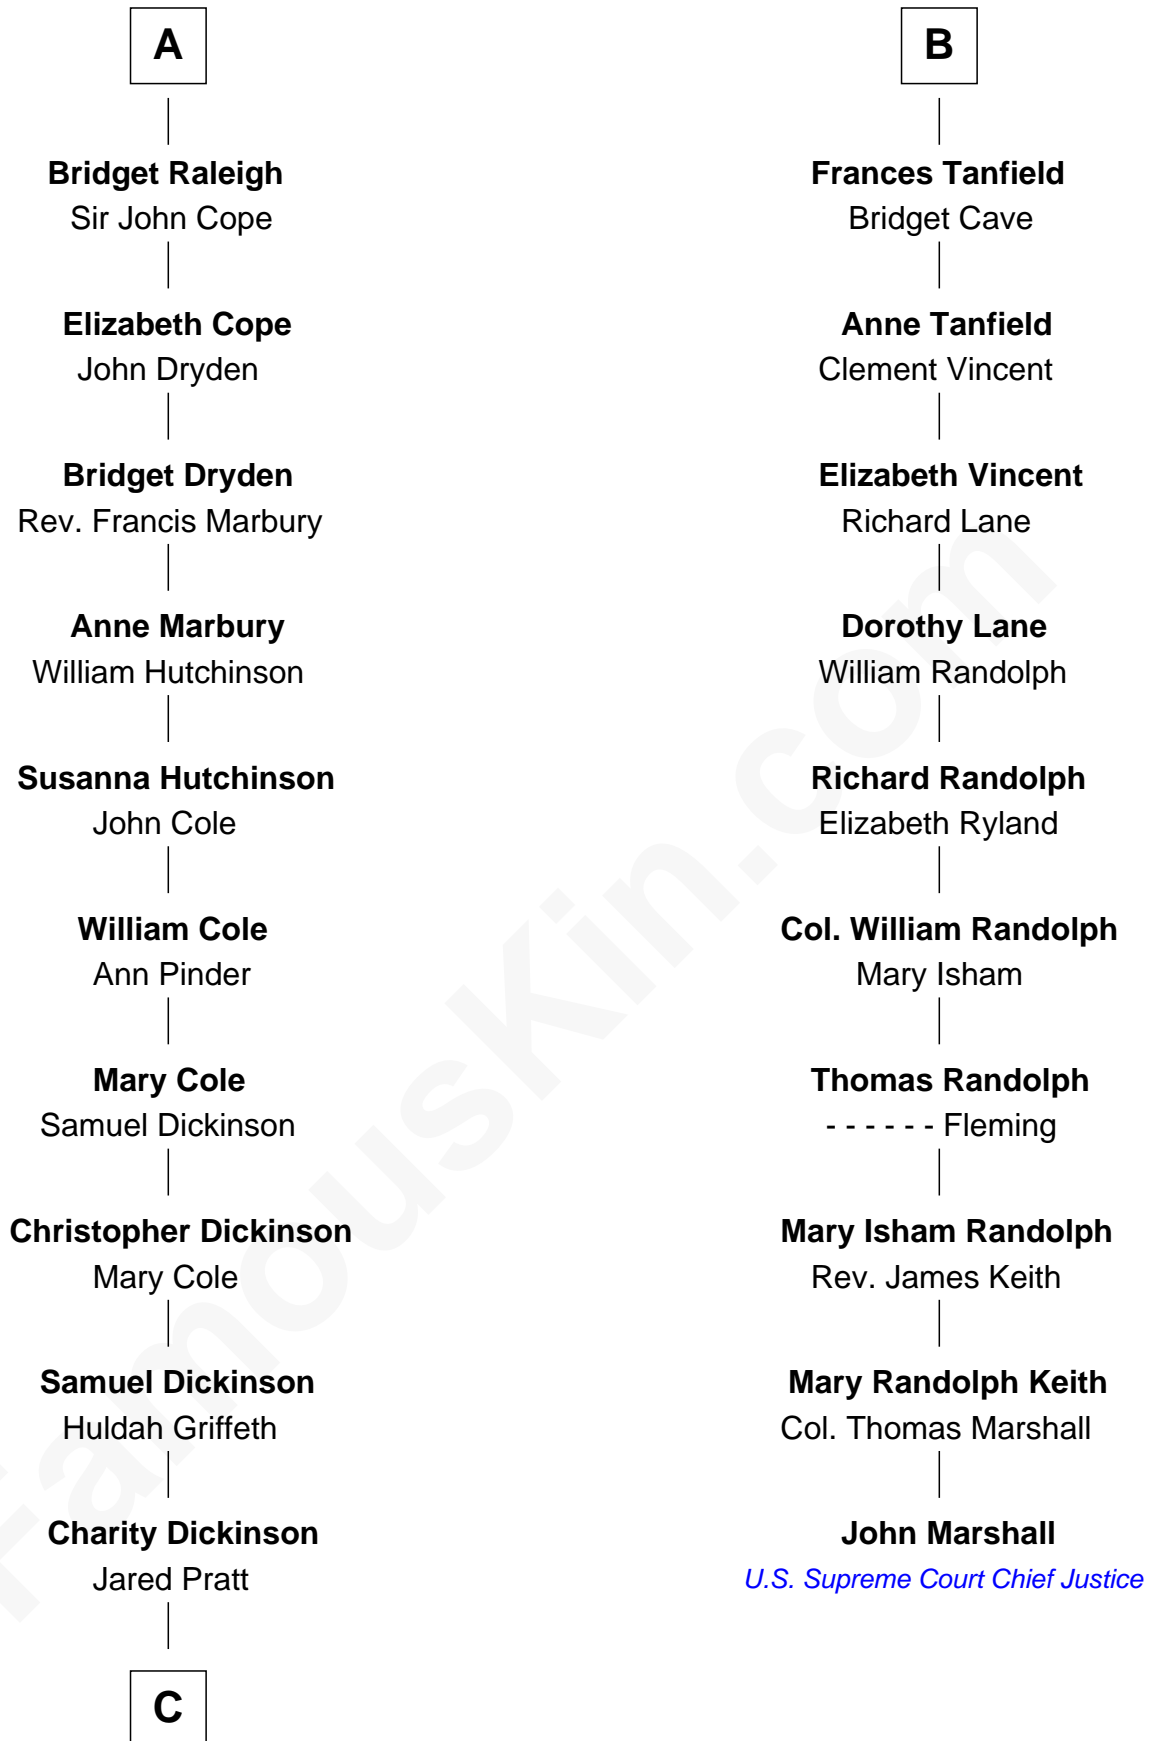

## Relationship Chart of

### Mitt Romney

70th Governor of Massachusetts

16th cousin 5 times removed of

### John Marshall

4th Chief Justice of the U.S. Supreme Court

**Edmund Fitzalan**

Alice de Warenne

**C**

—  
**Parley Parker Pratt**

Mary Woods

—  
**Helaman Pratt**

Anna Johanna Dorothy Wilcken

—  
**Anna Amelia Pratt**

Gaskell Samuel Romney

—  
**George Wilcken Romney**

Lenore Emily LaFount

—  
**Mitt Romney**

*70th Governor of Massachusetts*

FamousKin.com