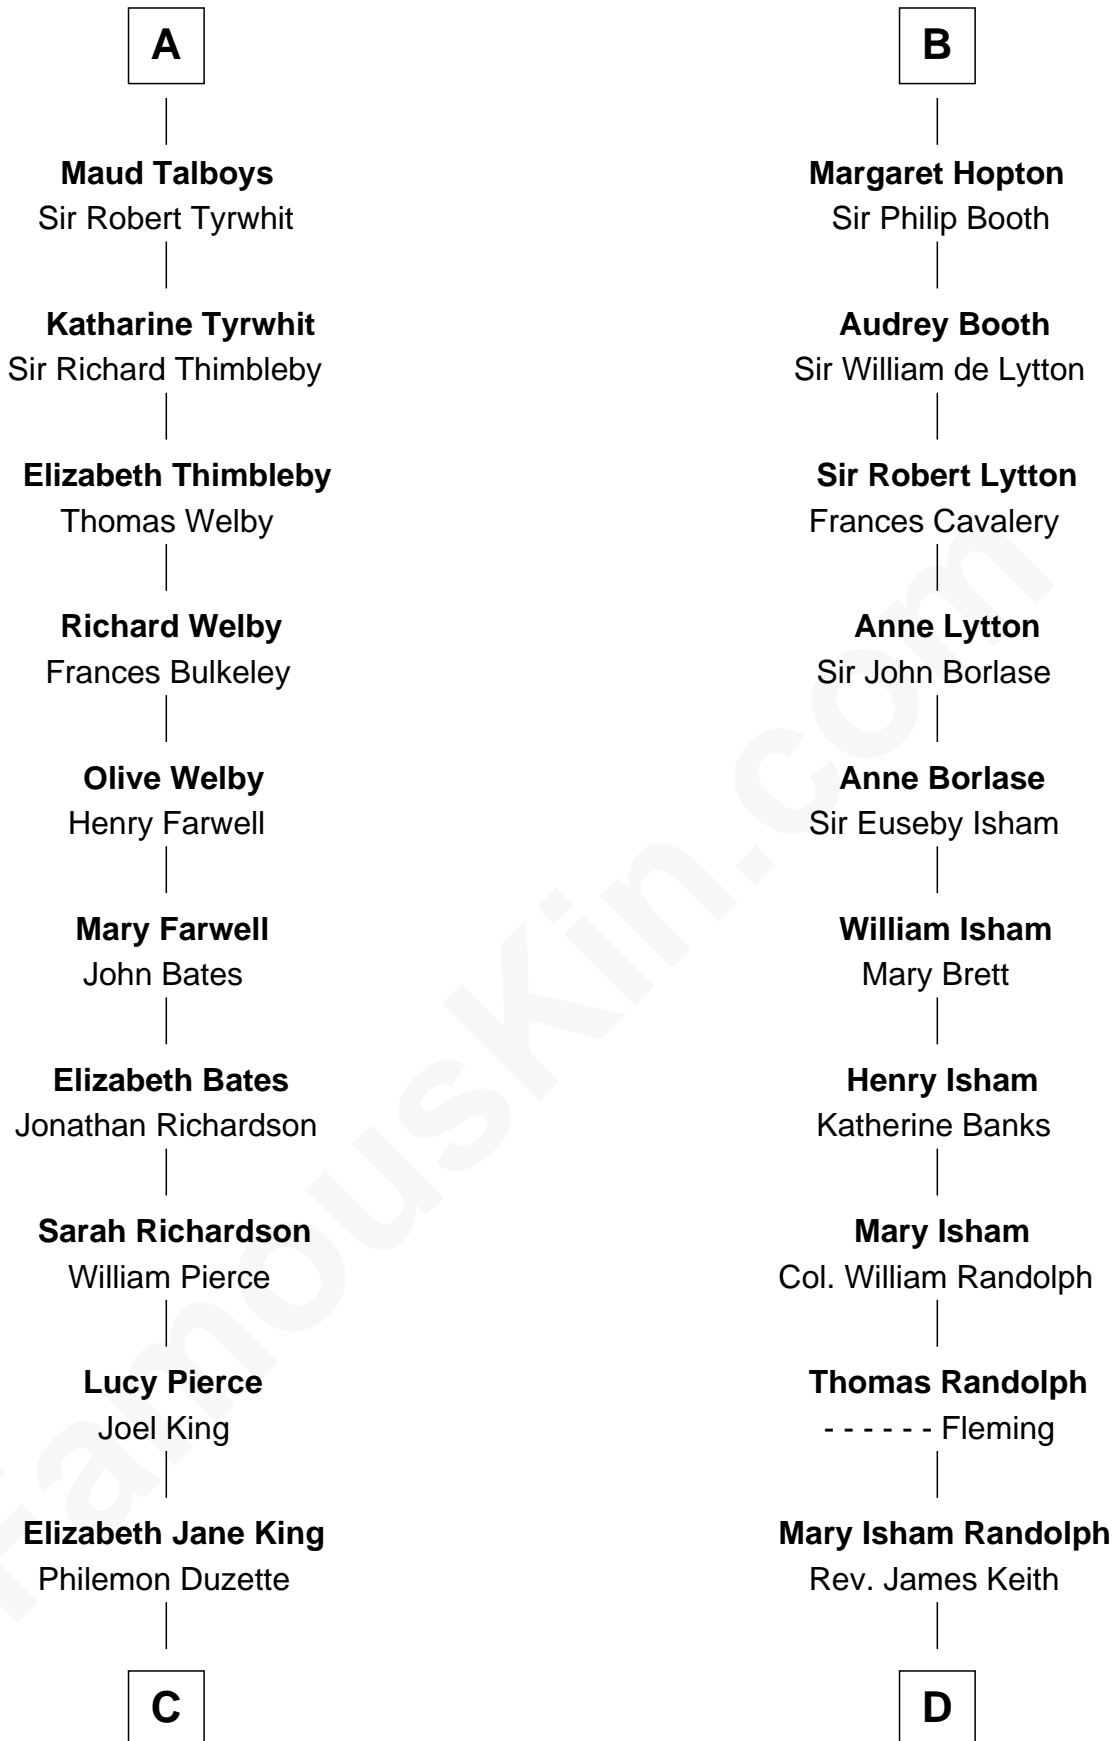

FamousKin.com

Relationship Chart of

Mitt Romney

70th Governor of Massachusetts

18th cousin 3 times removed of

John Marshall

4th Chief Justice of the U.S. Supreme Court

John de Vaux