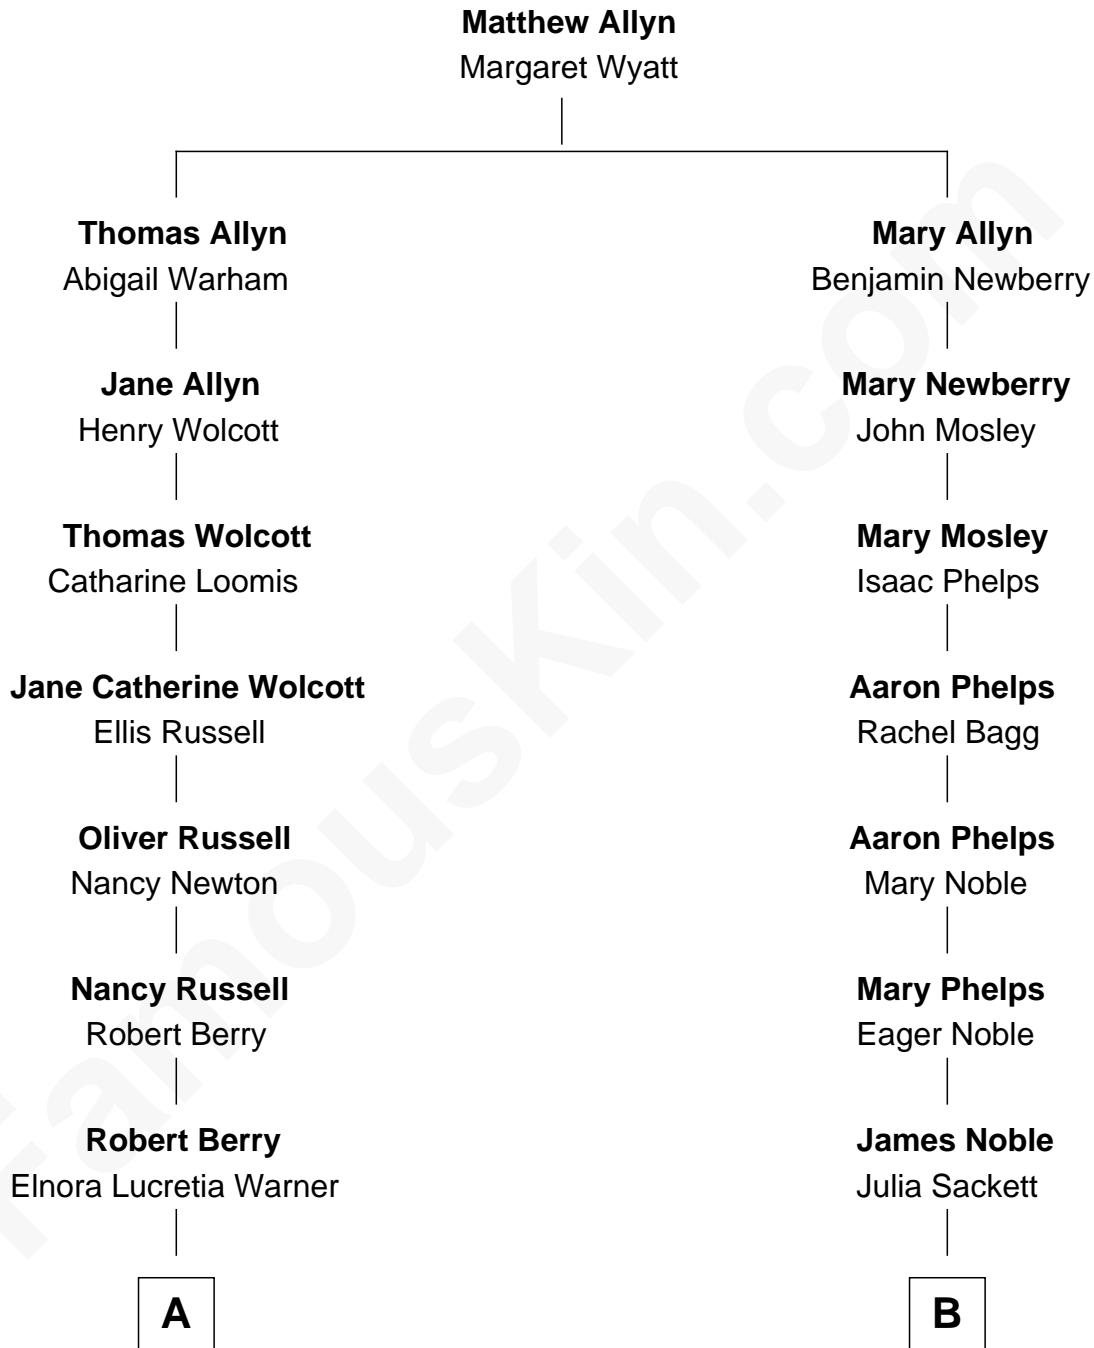

FamousKin.com

Relationship Chart of

Mitt Romney

70th Governor of Massachusetts

8th cousin 2 times removed of

Gilbert Clifford Noble

Co-Founder of Barnes & Noble

A

Rosetta Mary Berry
Charles Edward Robison

Alma Luella Robison
Harold Arundel LaFount

Lenore Emily LaFount
George Wilcken Romney

Mitt Romney
70th Governor of Massachusetts

B

James Noble
Andelucia Loomis

Gilbert Clifford Noble
Co-Founder of Barnes & Noble