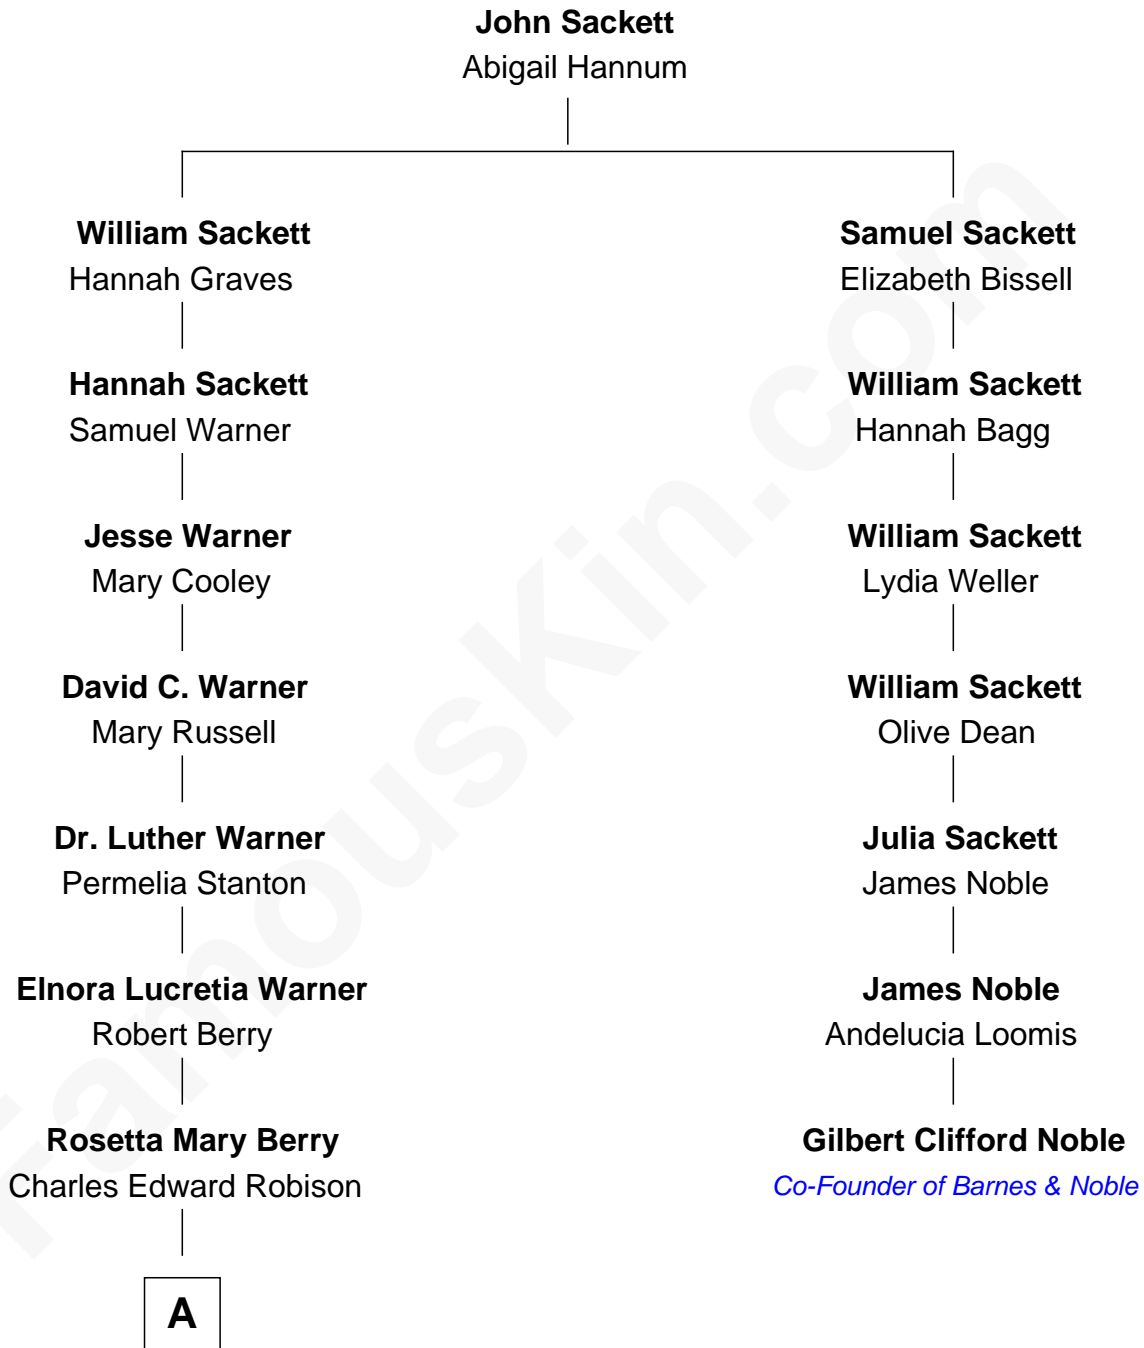

## Relationship Chart of

### Mitt Romney

70th Governor of Massachusetts

6th cousin 3 times removed of

**Gilbert Clifford Noble**

Co-Founder of Barnes & Noble

**A**

—  
**Alma Luella Robison**  
Harold Arundel LaFount

—  
**Lenore Emily LaFount**  
George Wilcken Romney

—  
**Mitt Romney**  
*70th Governor of Massachusetts*

FamousKin.com