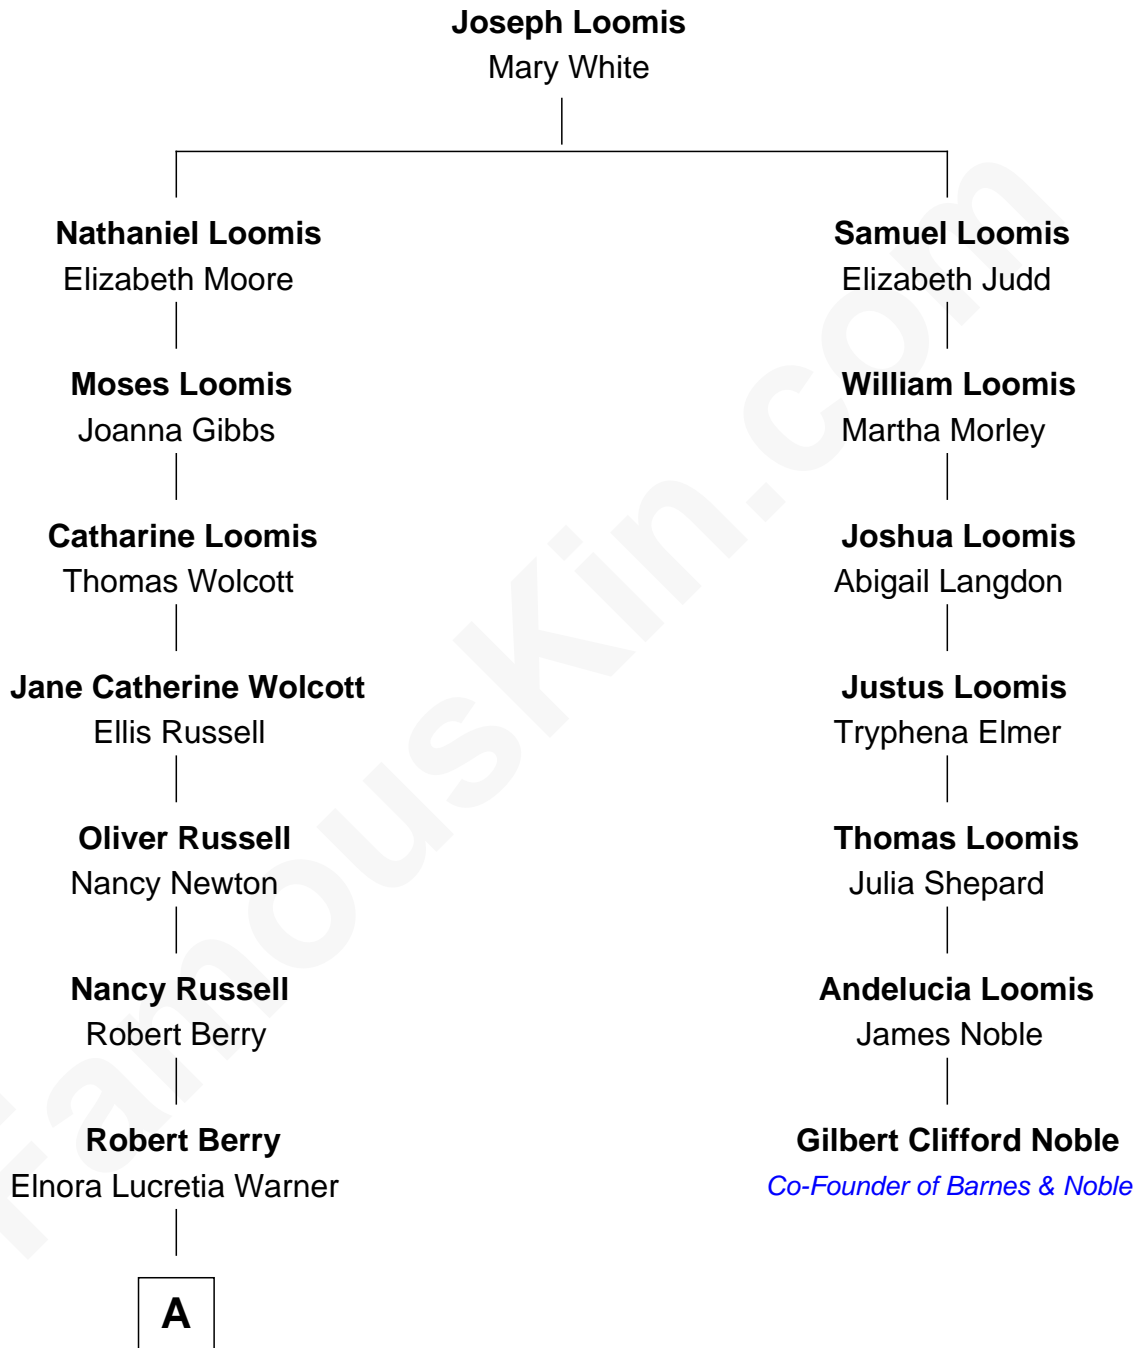

FamousKin.com

Relationship Chart of

Mitt Romney

70th Governor of Massachusetts

6th cousin 4 times removed of

Gilbert Clifford Noble

Co-Founder of Barnes & Noble

A

—
Rosetta Mary Berry
Charles Edward Robison

—
Alma Luella Robison
Harold Arundel LaFount

—
Lenore Emily LaFount
George Wilcken Romney

—
Mitt Romney
70th Governor of Massachusetts

FamousKin.com