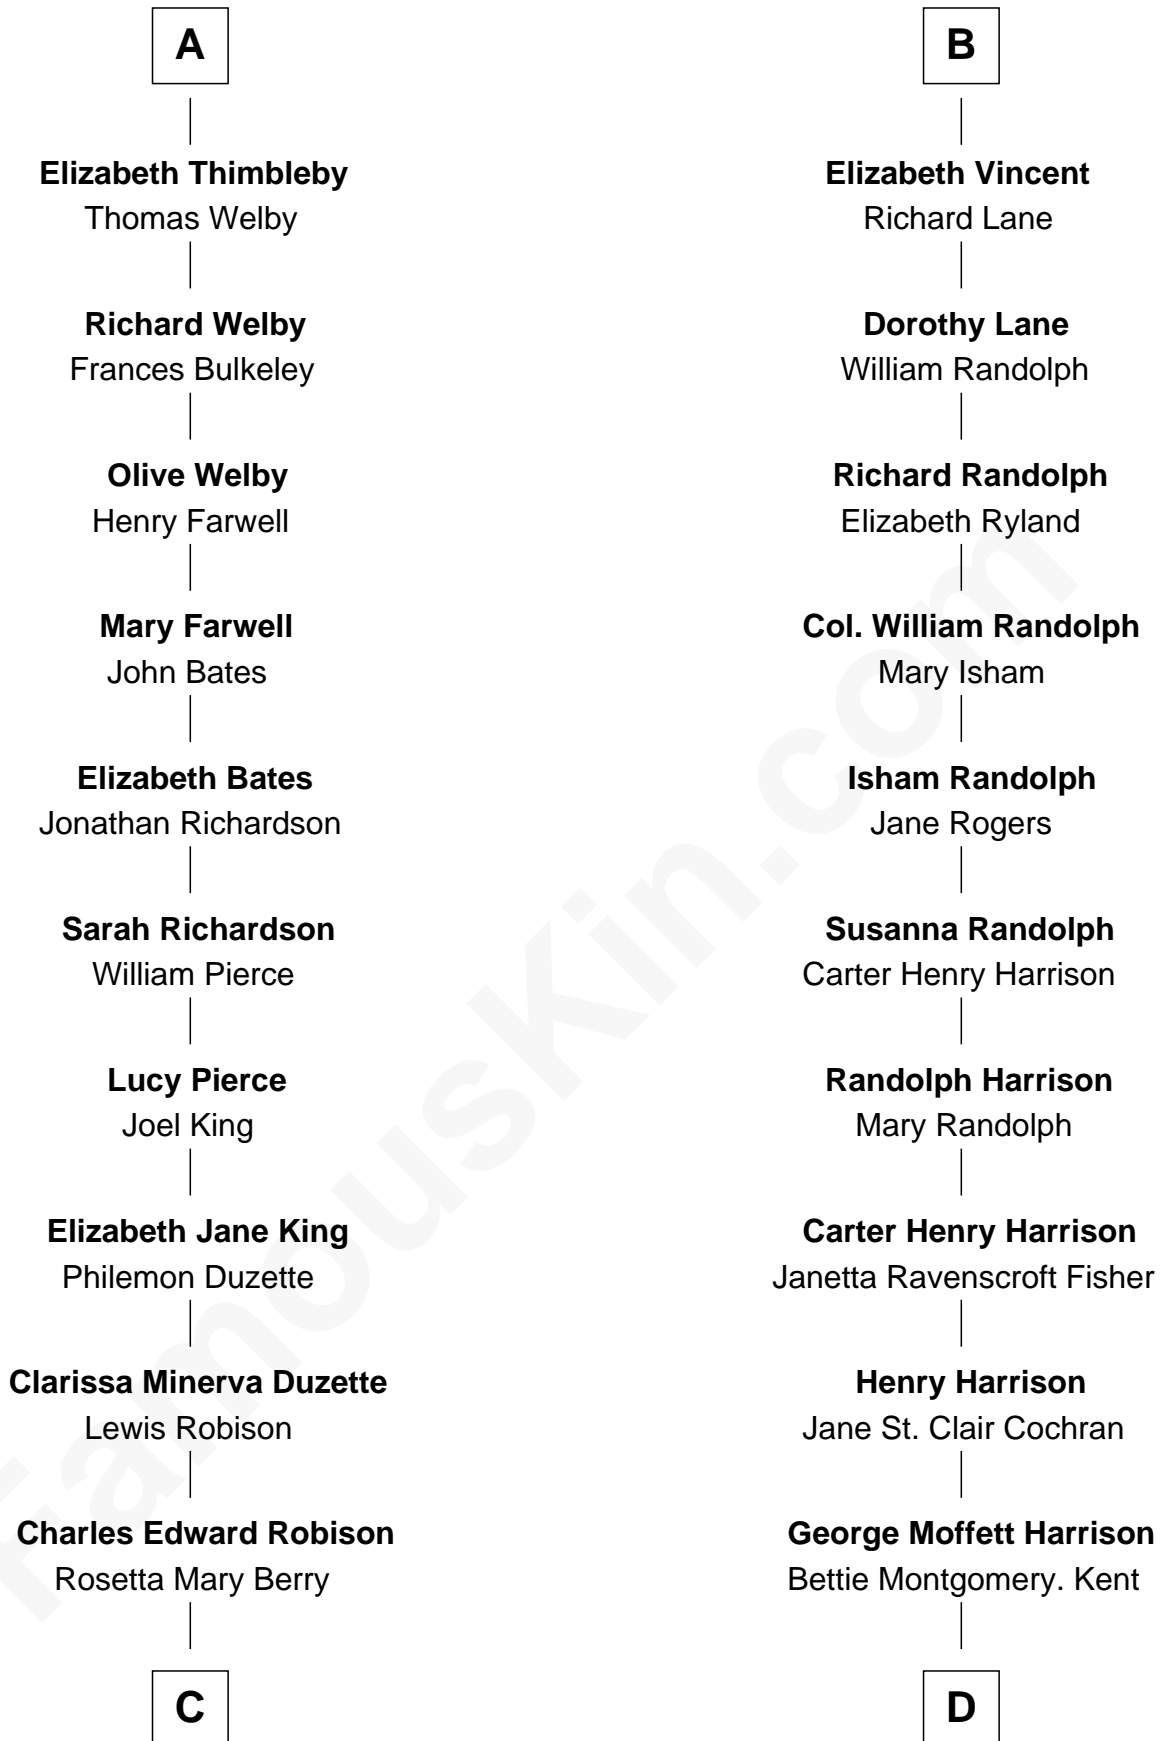

FamousKin.com Relationship Chart of **Mitt Romney**

70th Governor of Massachusetts

19th cousin 1 time removed of

Edward Norton
Movie Actor

C

Alma Luella Robison
Harold Arundel LaFount

Lenore Emily LaFount
George Wilcken Romney

Mitt Romney
70th Governor of Massachusetts

D

Joseph Kent Harrison
Cornelia Long Somerville

Betty Kent Harrison
Edward Mower Norton

Edward Mower Norton
Lydia Robinson Rouse

Edward Norton
Movie Actor