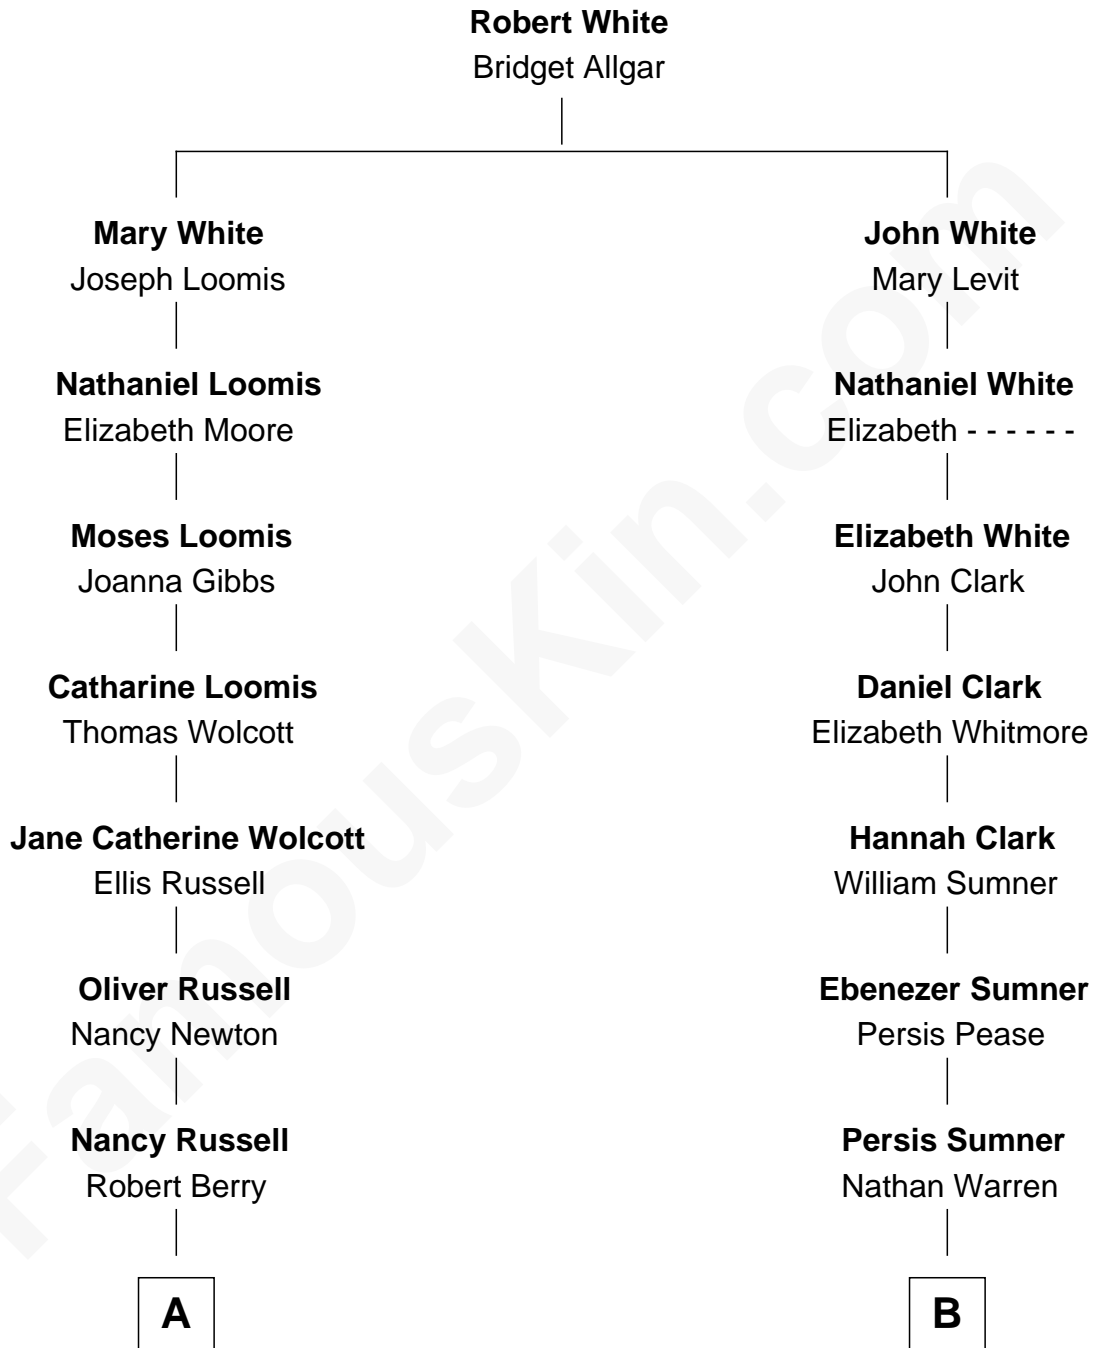

FamousKin.com

Relationship Chart of

Mitt Romney

70th Governor of Massachusetts

11th cousin 3 times removed of

Kevin Love

NBA All-Star Player

A

Robert Berry
Elnora Lucretia Warner

Rosetta Mary Berry
Charles Edward Robison

Alma Luella Robison
Harold Arundel LaFount

Lenore Emily LaFount
George Wilcken Romney

Mitt Romney
70th Governor of Massachusetts

B

Ithamer Hibbard Warren
Lydia Peck

Marilla Warren
Henry Wilson

George Washington Wilson
Mary Bailey

William Henry Wilson
Alta Lenora Chitwood

William Coral Wilson
Edith Sophia Sthole

Emily Glee Wilson
Edward Milton Love