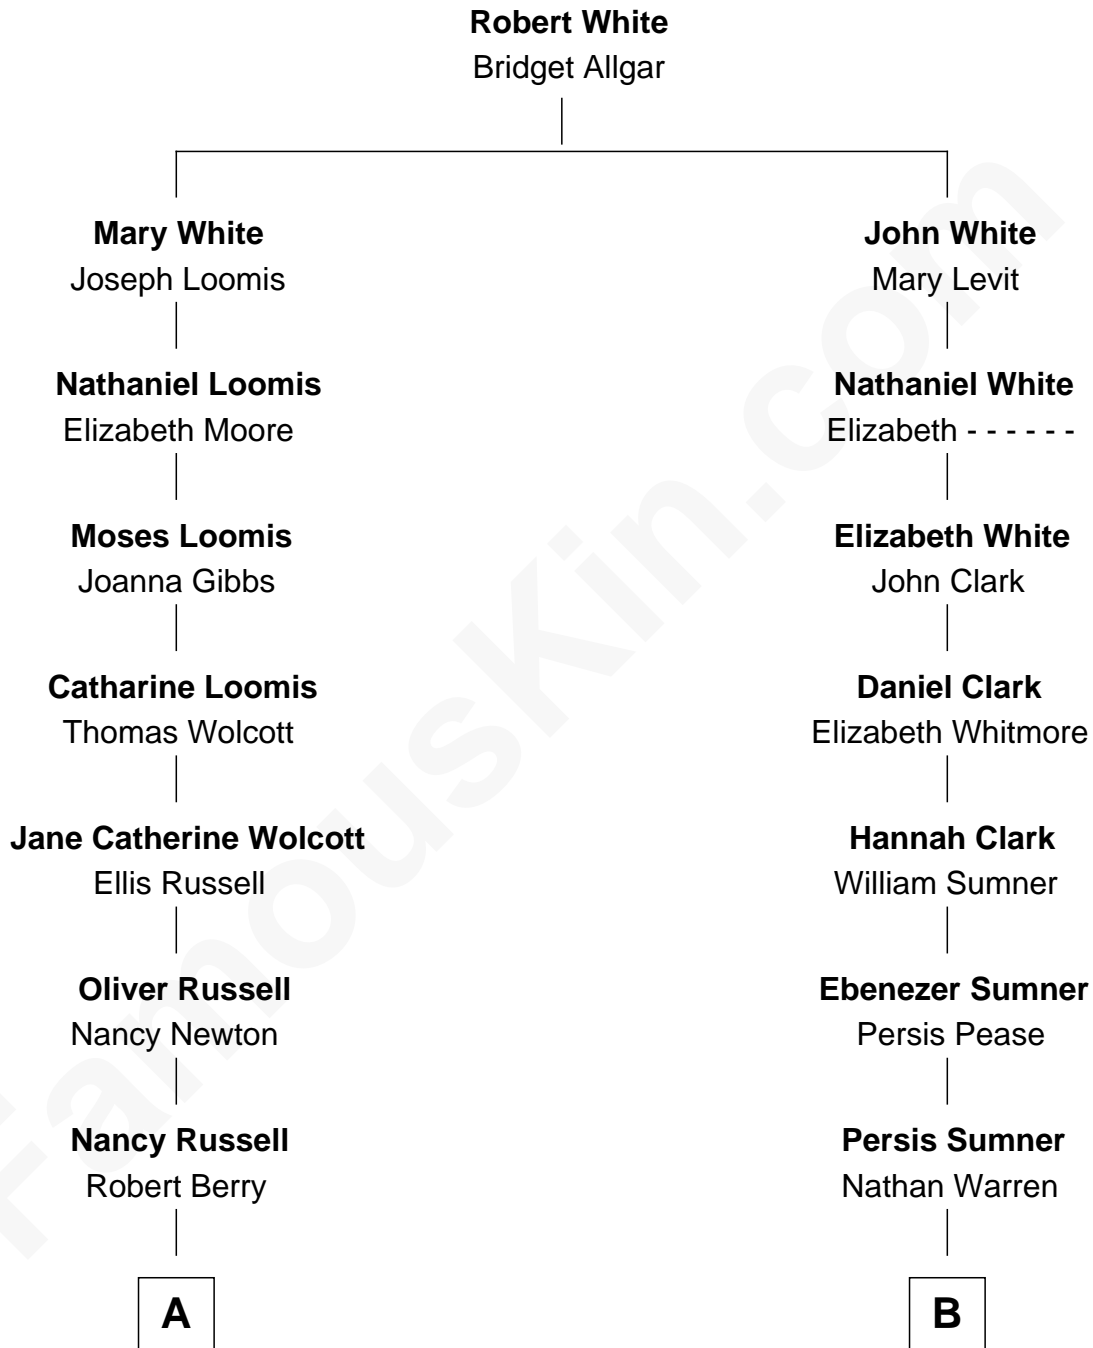

FamousKin.com

Relationship Chart of

Mitt Romney

70th Governor of Massachusetts

11th cousin 2 times removed of

Mike Love

Co-Founder of The Beach Boys

A

Robert Berry
Elnora Lucretia Warner

Rosetta Mary Berry
Charles Edward Robison

Alma Luella Robison
Harold Arundel LaFount

Lenore Emily LaFount
George Wilcken Romney

Mitt Romney
70th Governor of Massachusetts

B

Ithamer Hibbard Warren
Lydia Peck

Marilla Warren
Henry Wilson

George Washington Wilson
Mary Bailey

William Henry Wilson
Alta Lenora Chitwood

William Coral Wilson
Edith Sophia Sthole

Emily Glee Wilson
Edward Milton Love