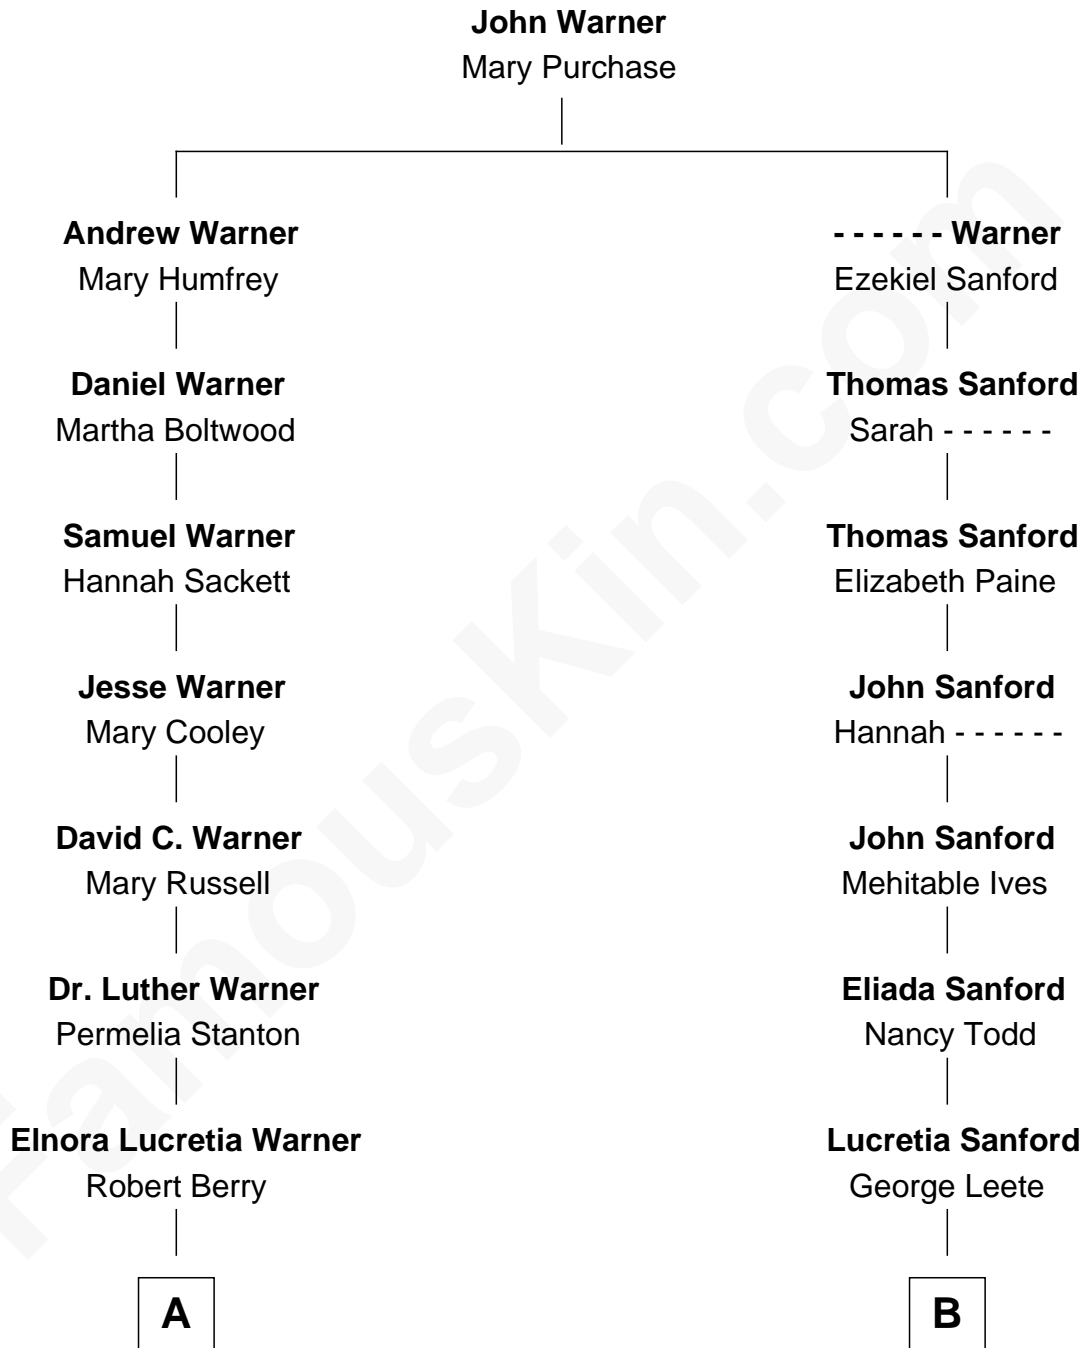

## Relationship Chart of

### Mitt Romney

70th Governor of Massachusetts

10th cousin 2 times removed of

**Mizuo Peck**

TV and Movie Actress

**A**

**Rosetta Mary Berry**  
Charles Edward Robison

**Alma Luella Robison**  
Harold Arundel LaFount

**Lenore Emily LaFount**  
George Wilcken Romney

**Mitt Romney**  
*70th Governor of Massachusetts*

**B**

**Lucretia Leete**  
William Augustus Peck

**George Lyman Peck**  
Fanny Craft Fosdick

**George Leete Peck**  
Katharine May Tolles

**Laurence Tolles Peck**  
Barbara Field

**George Leete Peck**  
Sanae Mizusawa

**Mizuo Peck**  
*TV and Movie Actress*