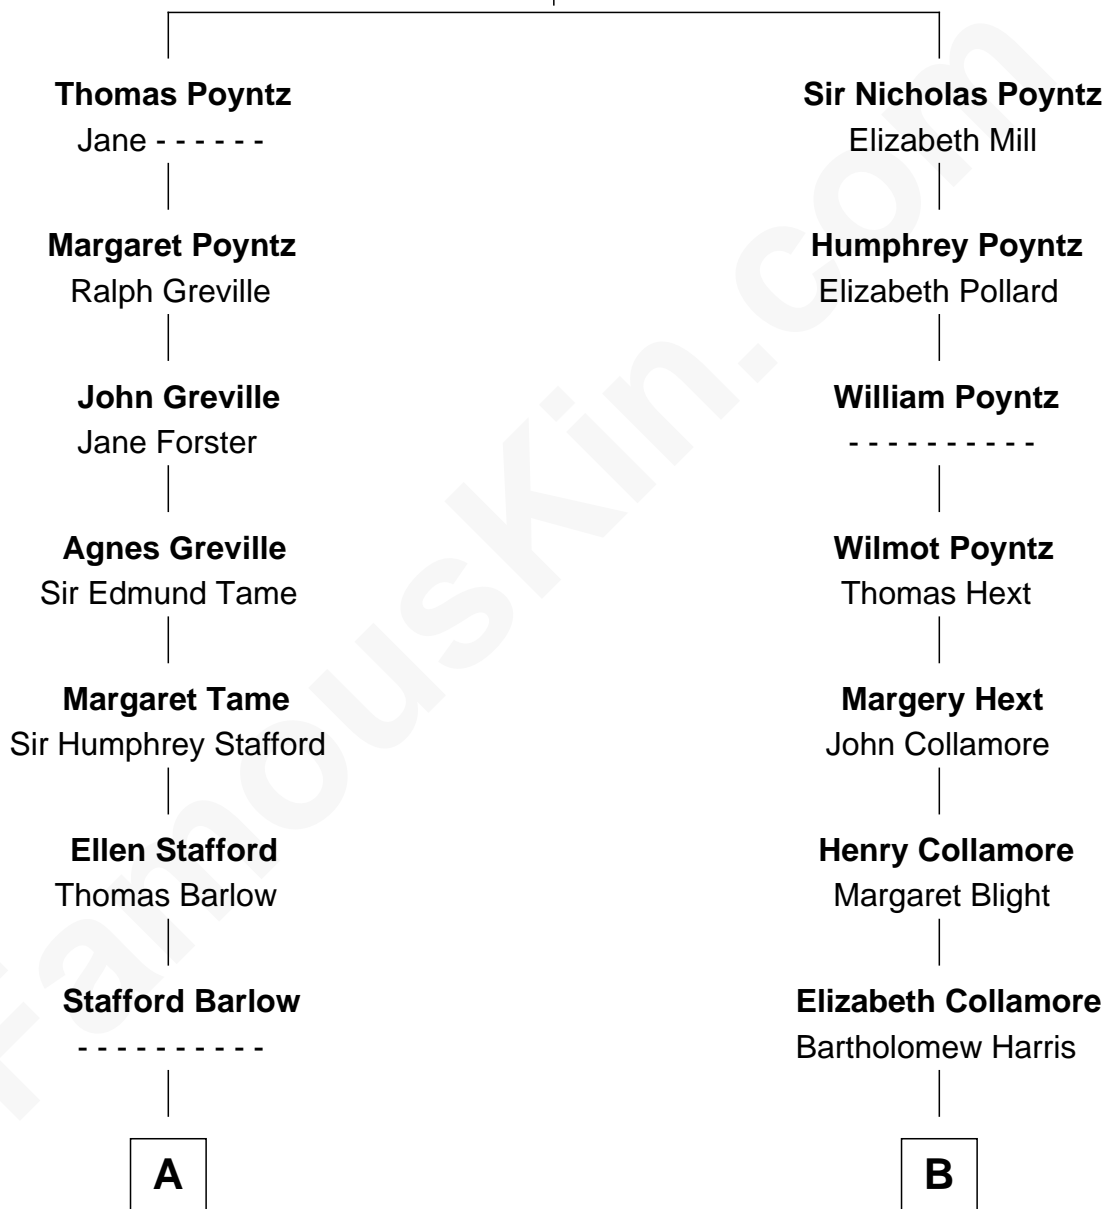

FamousKin.com Relationship Chart of

Mitt Romney

70th Governor of Massachusetts

18th cousin of

Mizuo Peck

TV and Movie Actress

Robert Poyntz
Katherine FitzNichol

C

George Wilcken Romney

Lenore Emily LaFount

Mitt Romney

70th Governor of Massachusetts

D

George Leete Peck

Sanae Mizusawa

Mizuo Peck