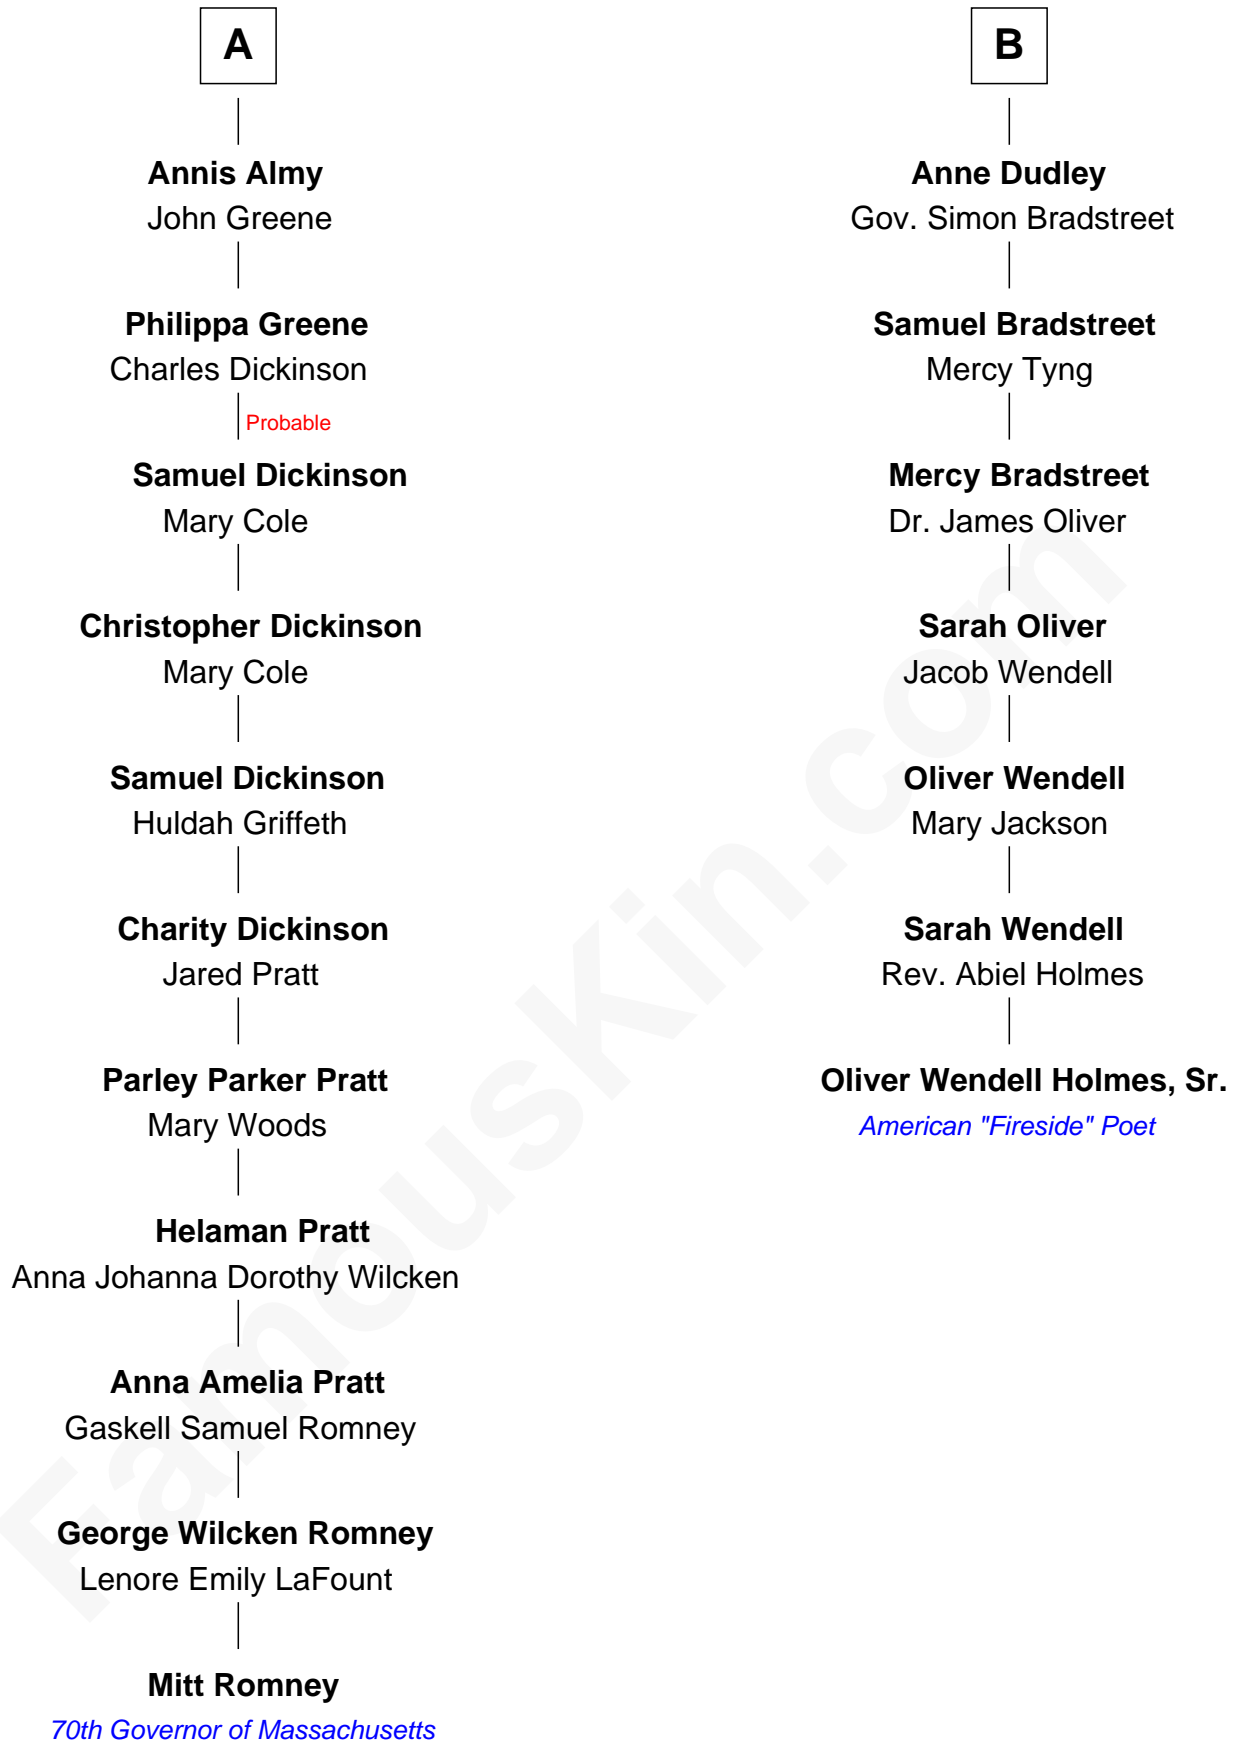

FamousKin.com

Relationship Chart of

Mitt Romney

70th Governor of Massachusetts

13th cousin 4 times removed of

Oliver Wendell Holmes, Sr.

American "Fireside" Poet

Mitt Romney photo by [Gage Skidmore](#) (CC BY-SA 3.0)