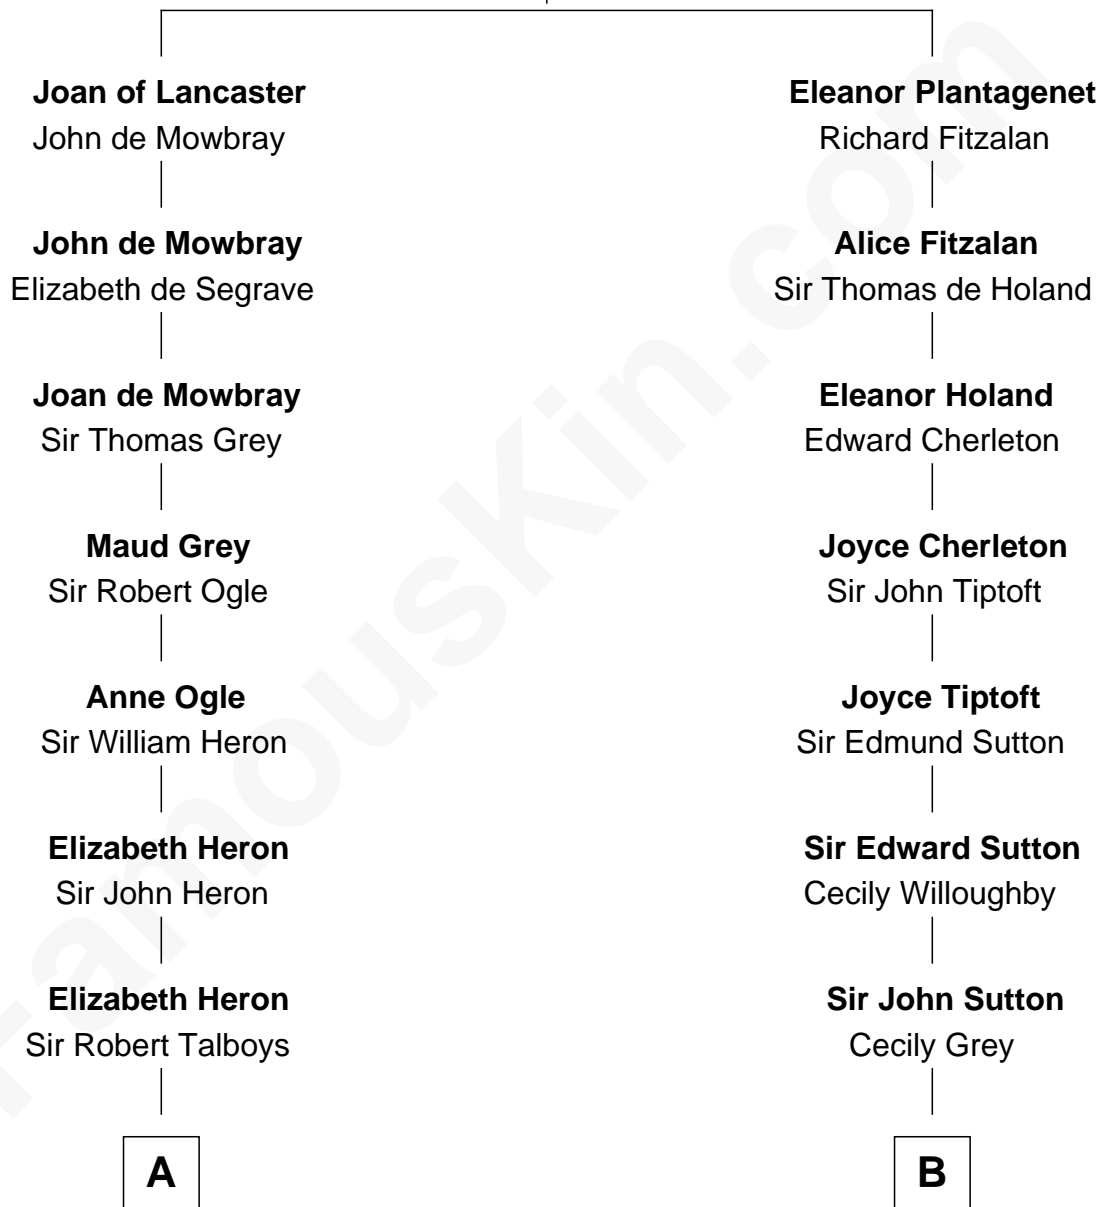

## Relationship Chart of

### Mitt Romney

70th Governor of Massachusetts

16th cousin 5 times removed of

### Oliver Wendell Holmes, Sr.

American "Fireside" Poet

**Henry Plantagenet**

Maud de Chaworth

**C**

Clarissa Minerva Duzette

Lewis Robison

Charles Edward Robison

Rosetta Mary Berry

Alma Luella Robison

Harold Arundel LaFount

Lenore Emily LaFount

George Wilcken Romney

**Mitt Romney**

*70th Governor of Massachusetts*

FamousKin.com