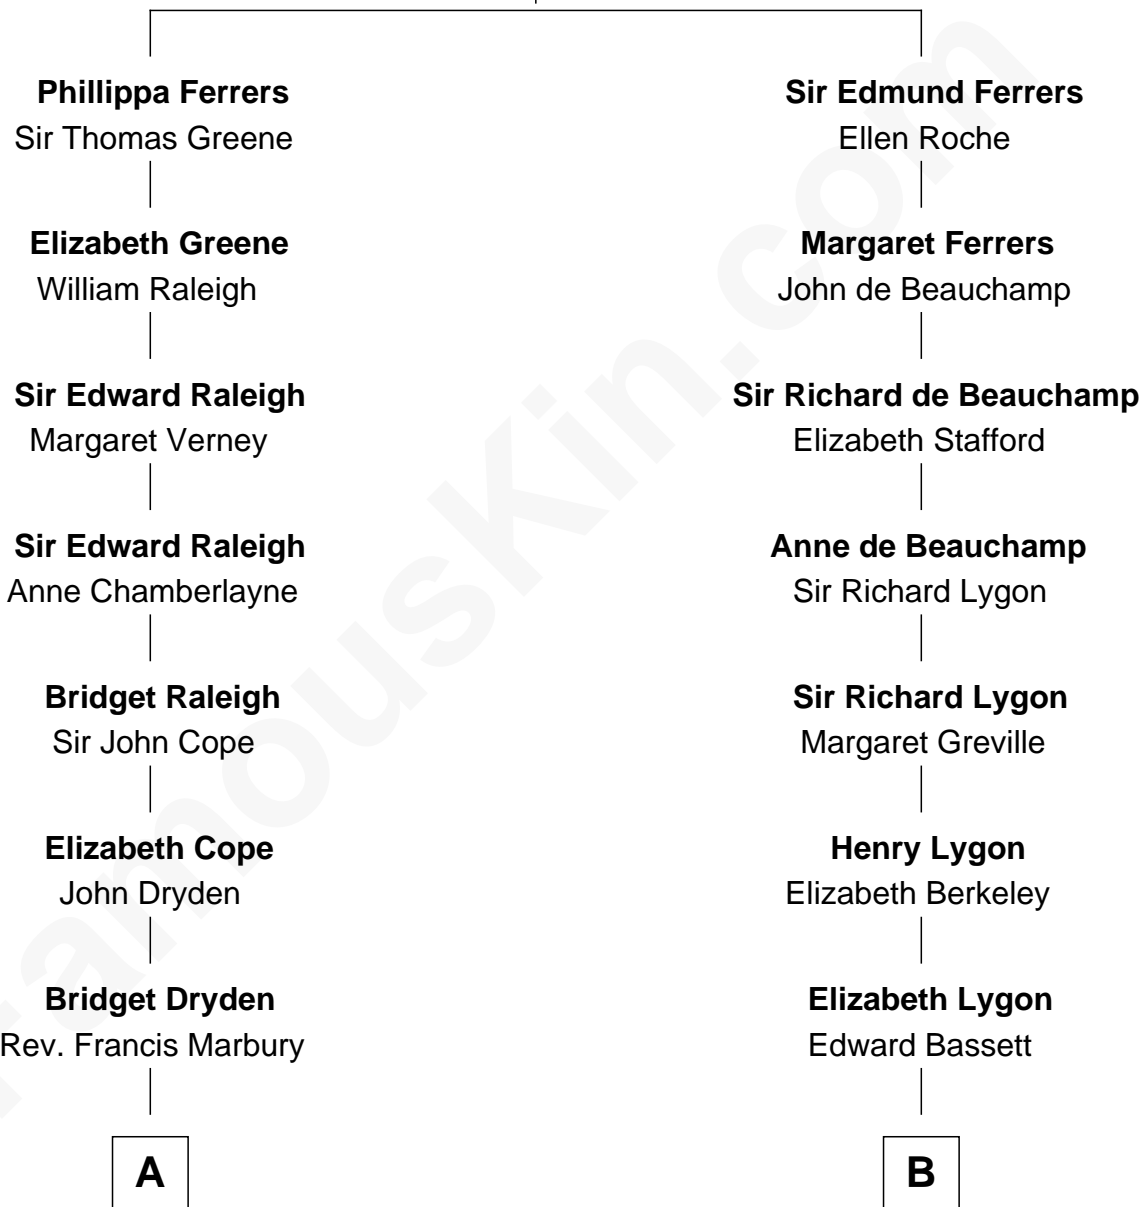

## Relationship Chart of

### Mitt Romney

70th Governor of Massachusetts

17th cousin 1 time removed of

### Endicott Peabody

62nd Governor of Massachusetts

**Robert de Ferrers**  
Margaret Despencer

C

George Wilcken Romney

Lenore Emily LaFount

Mitt Romney

*70th Governor of Massachusetts*