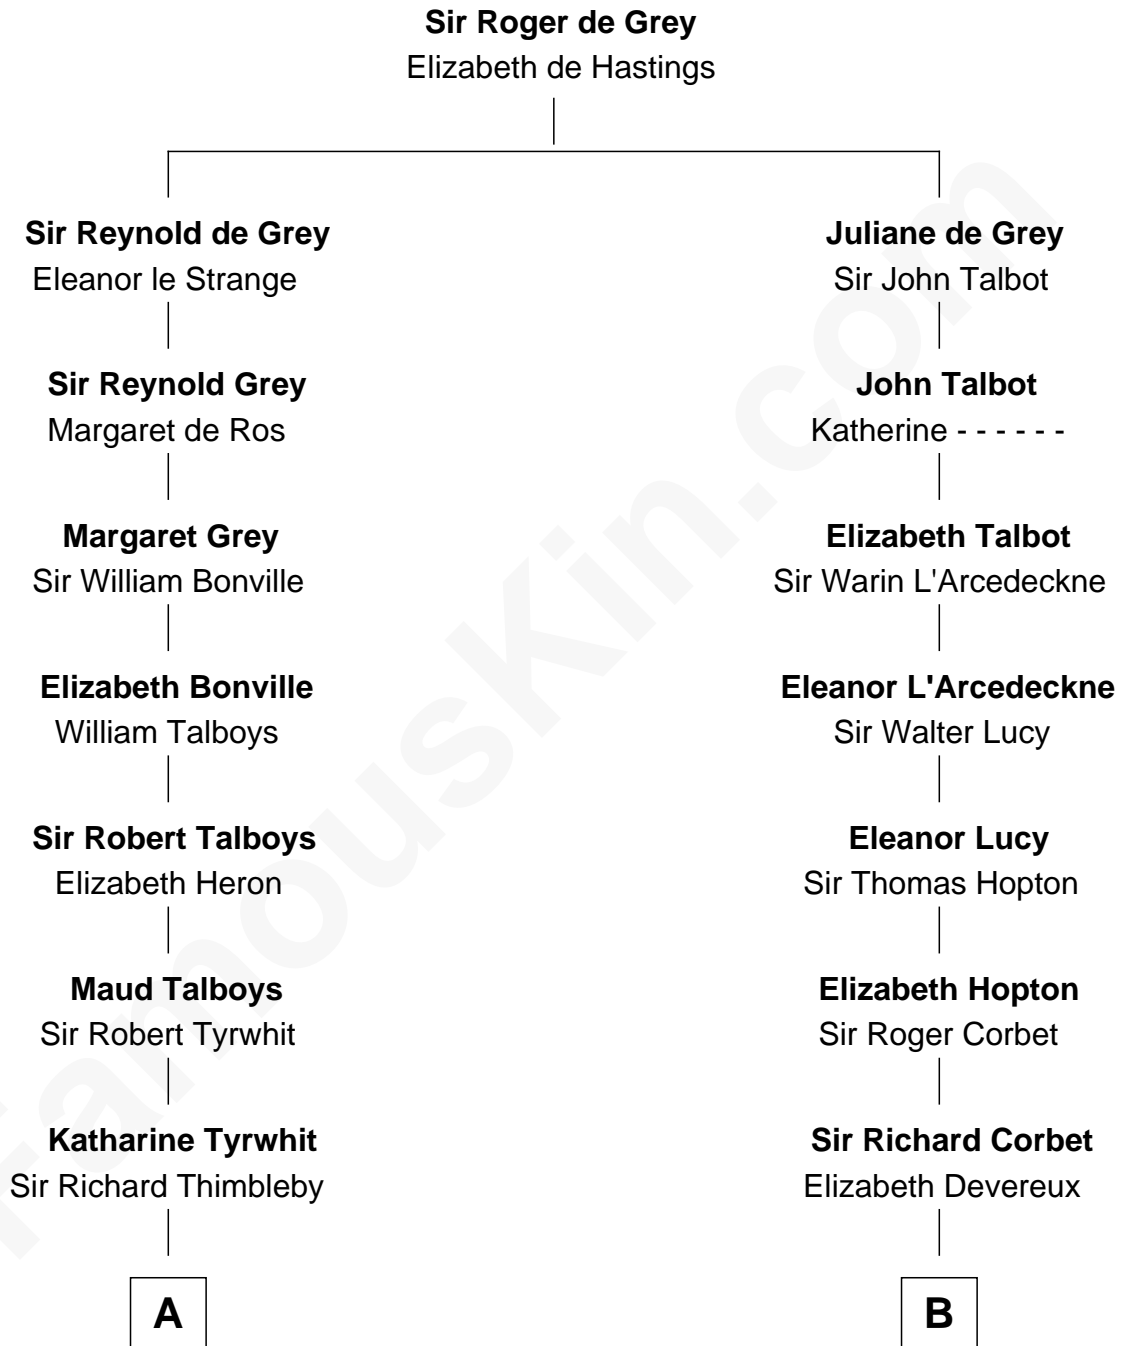

FamousKin.com

Relationship Chart of

Mitt Romney

70th Governor of Massachusetts

18th cousin 1 time removed of

James Russell Lowell

American "Fireside" Poet

C

Alma Luella Robison
Harold Arundel LaFount

Lenore Emily LaFount
George Wilcken Romney

Mitt Romney
70th Governor of Massachusetts

D

Rev. Charles Lowell
Harriet Brackett Spence

James Russell Lowell
American "Fireside" Poet