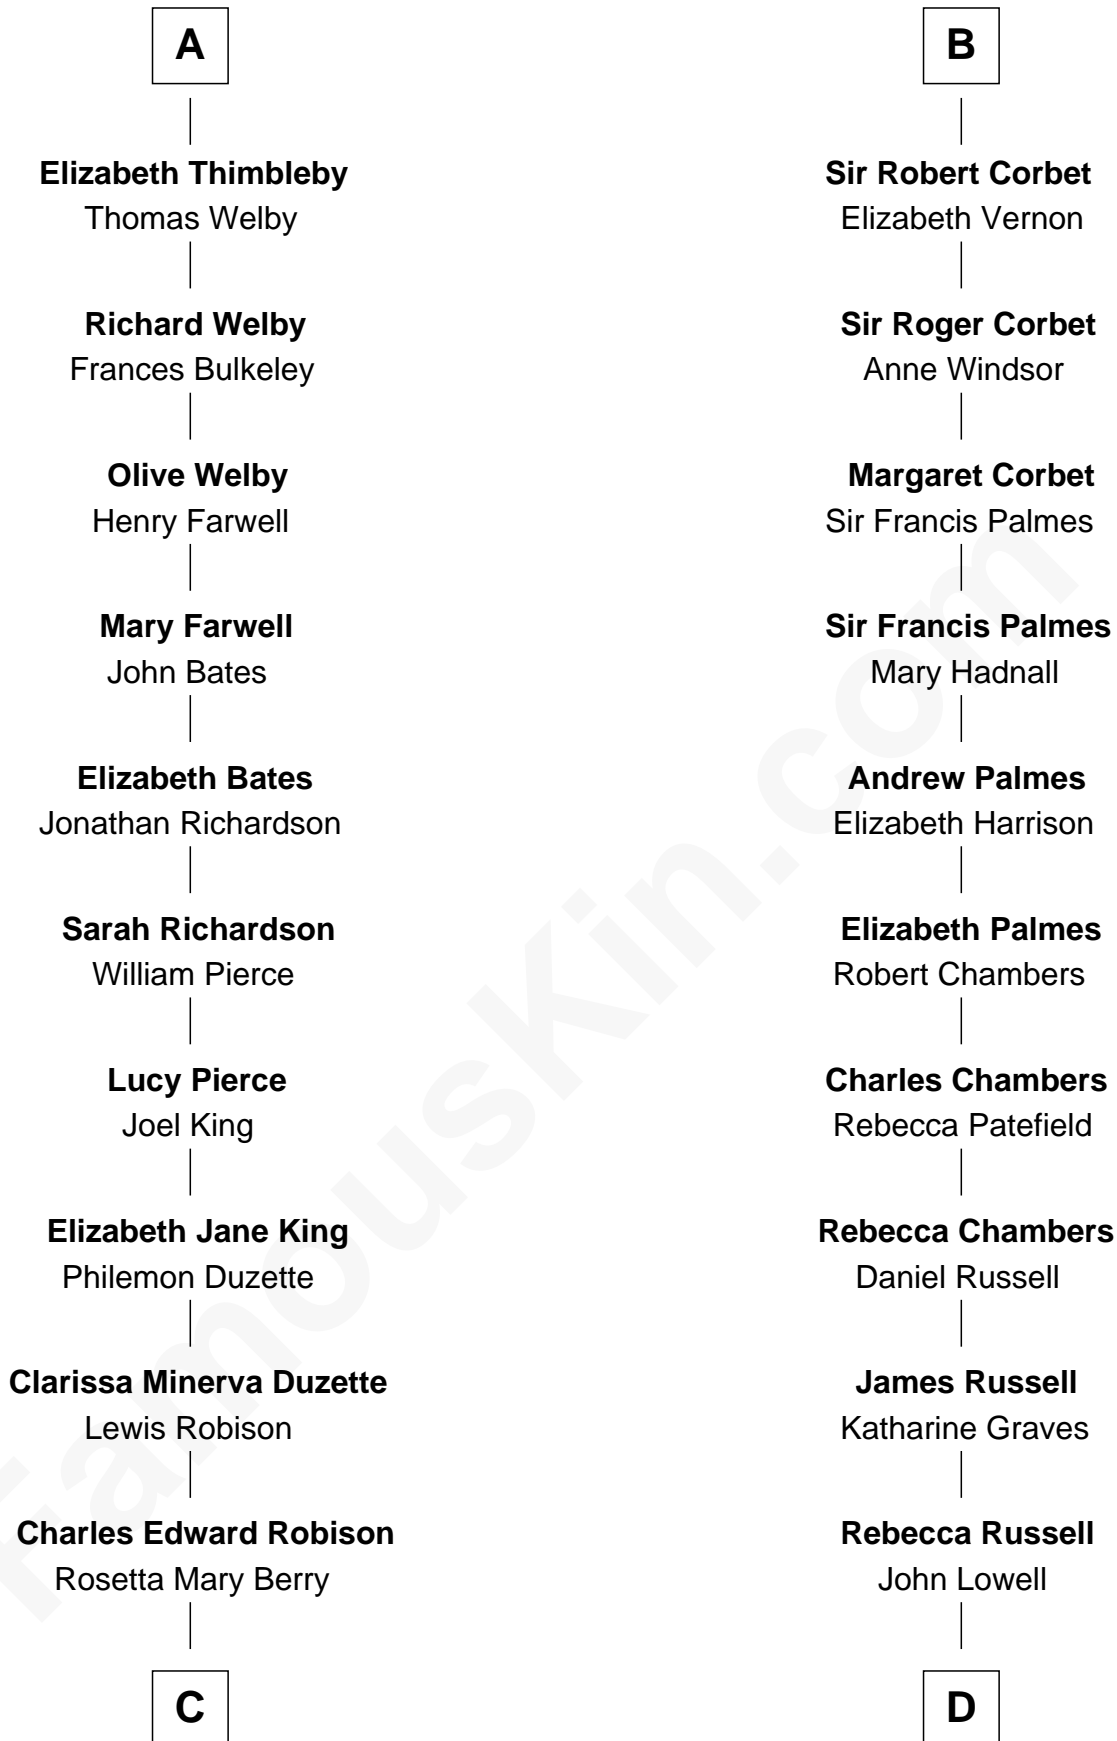

FamousKin.com

Relationship Chart of

Mitt Romney

70th Governor of Massachusetts

18th cousin 1 time removed of

James Russell Lowell

American "Fireside" Poet

C