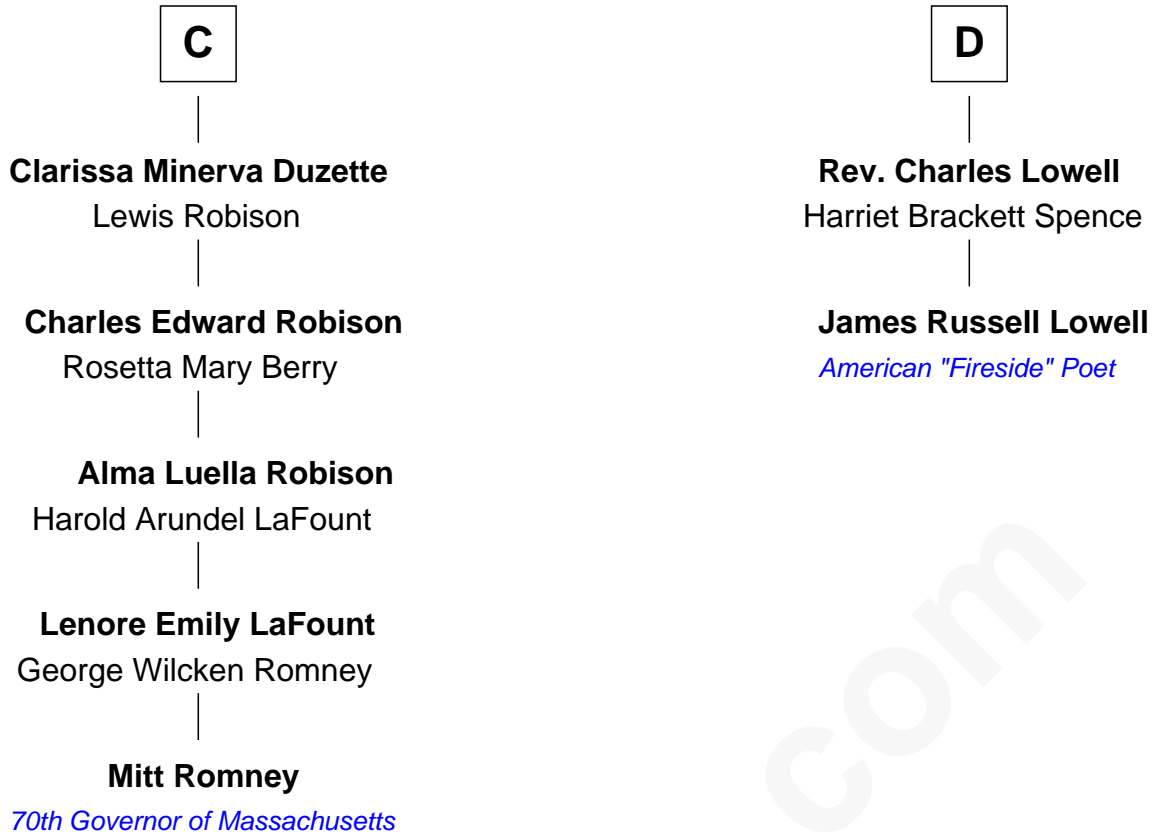

FamousKin.com

Relationship Chart of

Mitt Romney

70th Governor of Massachusetts

18th cousin 3 times removed of

James Russell Lowell

American "Fireside" Poet

Sir Gilbert de Clare

Sir Reynold Grey

Margaret Grey

Sir William Bonville

Elizabeth Bonville

William Talboys

Sir Robert Talboys

Elizabeth Heron

A

Eleanor de Clare

Hugh le Despencer

Isabel le Despencer

Richard Fitzalan

Sir Edmund Fitzalan

Sibyl de Montagu

Philippe Fitzalan

Sir Richard Sergeaux

Alice Sergeaux

Sir Richard de Vere

Sir John de Vere

Elizabeth Howard

Joan de Vere

Sir William Norreys

B

FamousKin.com