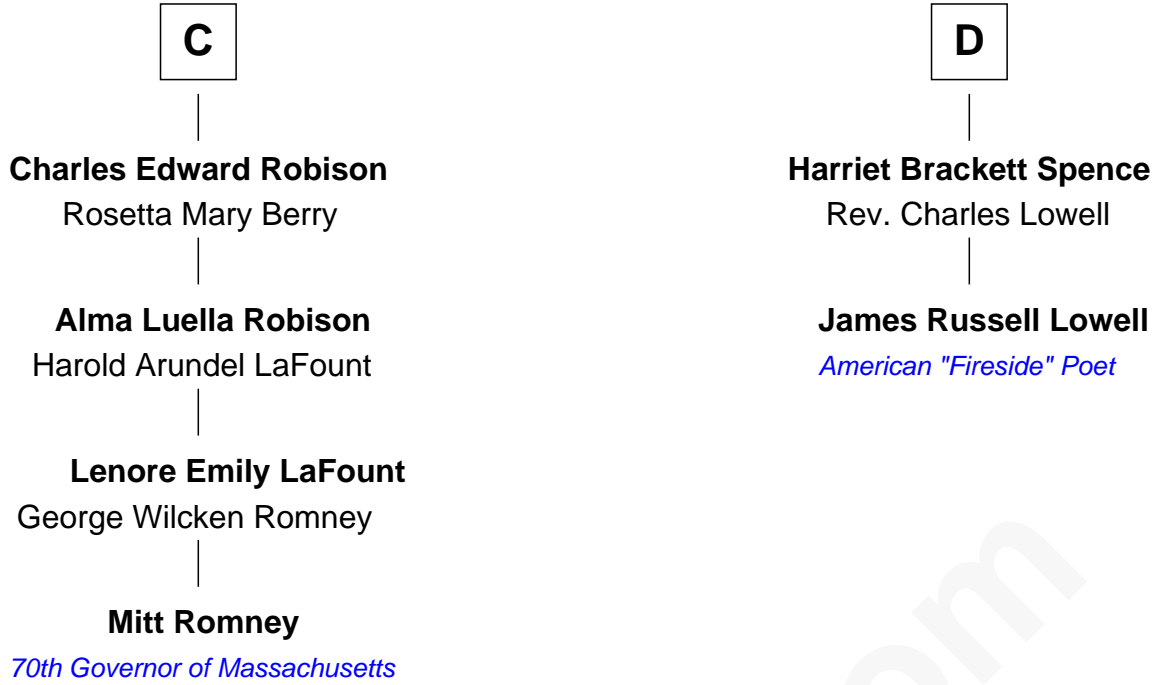

FamousKin.com

Relationship Chart of

Mitt Romney

70th Governor of Massachusetts

18th cousin 2 times removed of

James Russell Lowell

American "Fireside" Poet

Sir Robert de Holland

Maude la Zouche

Elizabeth de Holland

Sir Henry FitzRoger

John FitzRoger

Alice - - - - -

Elizabeth FitzRoger

Sir John Bonville

Sir William Bonville

Thomas Holand

Joan Plantagenet

Sir Thomas de Holand

Alice Fitzalan

Margaret de Holand

Sir John Beaufort

Joan Beaufort

James I, King of Scotland

James II, King of Scotland

Mary of Guelders

James III, King of Scotland

Margaret Oldenburg

James IV, King of Scotland

Margaret Tudor

B

FamousKin.com