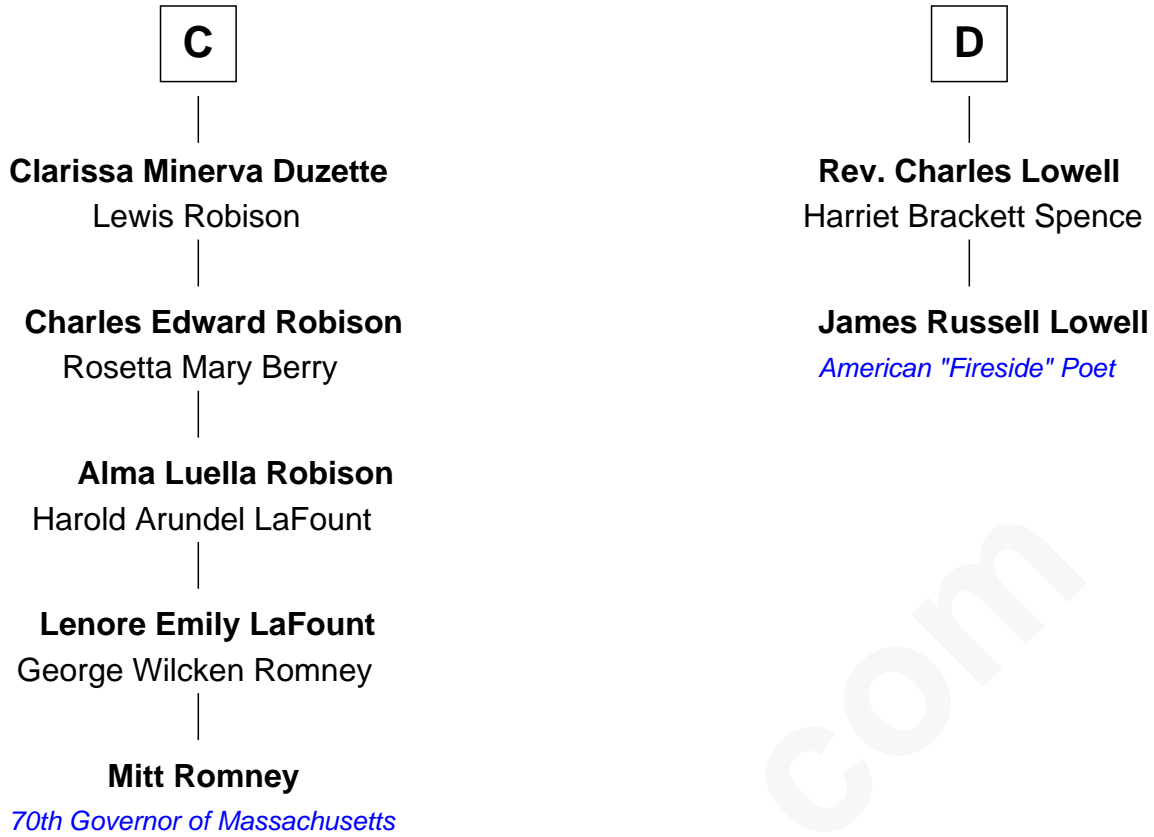

FamousKin.com

Relationship Chart of

Mitt Romney

70th Governor of Massachusetts

18th cousin 3 times removed of

James Russell Lowell

American "Fireside" Poet

Sir Hugh le Despencer

Elizabeth de Tibetot

Margery Despencer

Sir Roger Wentworth

Agnes Wentworth

Sir Robert Constable

Anne Constable

William Tyrwhit

A

Hugh le Despencer

Eleanor de Clare

Isabel le Despencer

Richard Fitzalan

Sir Edmund Fitzalan

Sibyl de Montagu

Philippe Fitzalan

Sir Richard Sergeaux

Alice Sergeaux

Sir Richard de Vere

Sir John de Vere

Elizabeth Howard

Joan de Vere

Sir William Norreys

B

FamousKin.com