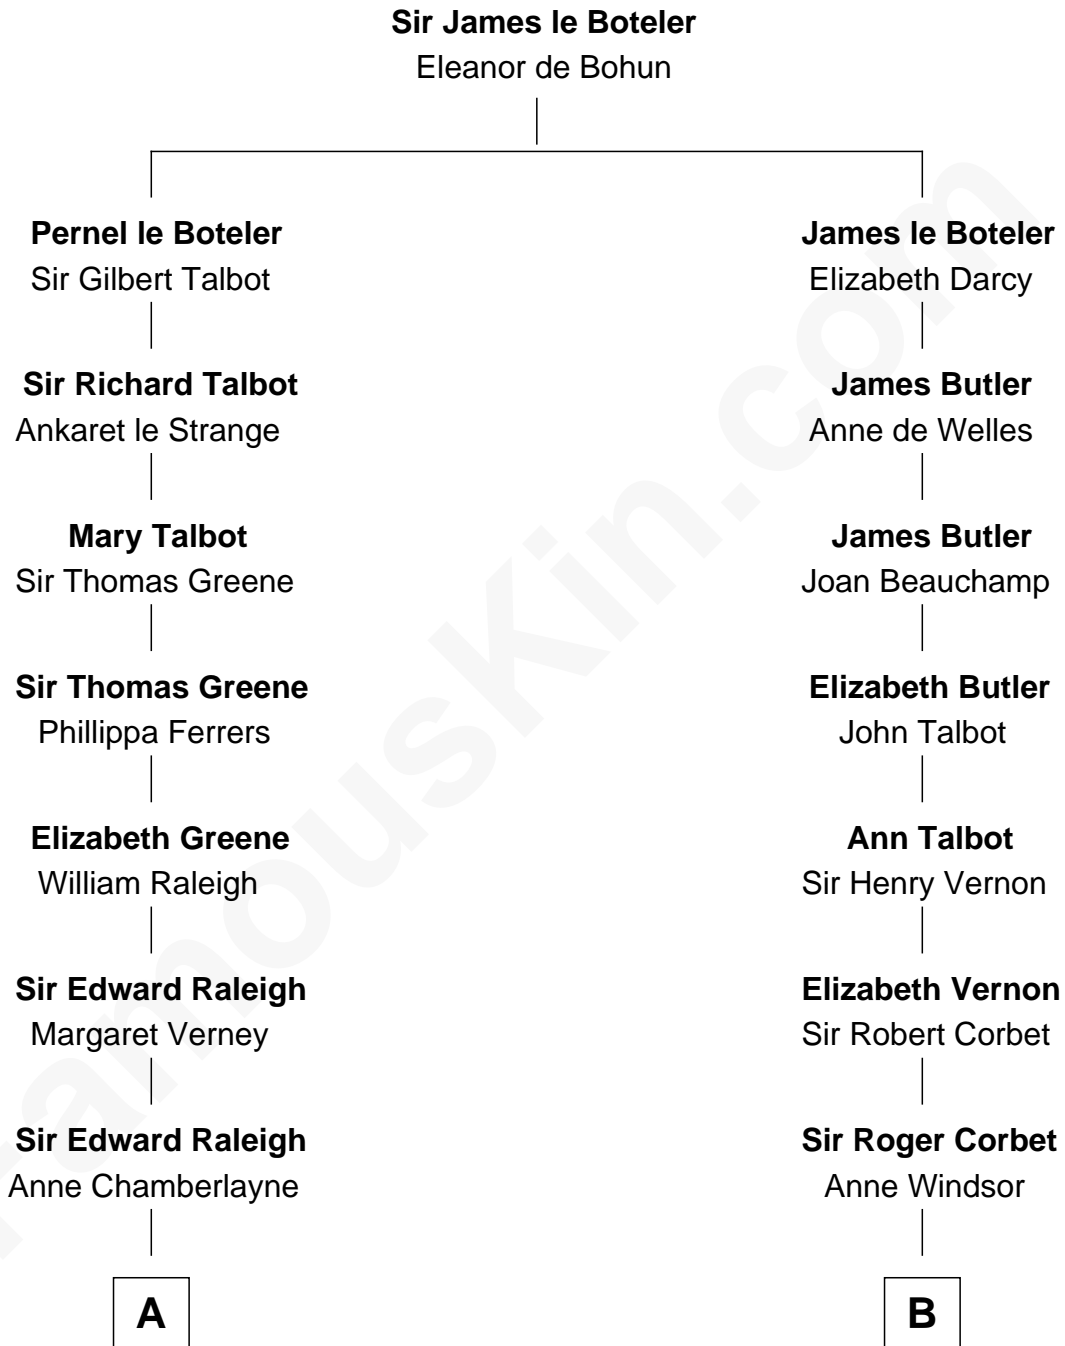

## Relationship Chart of

### Mitt Romney

70th Governor of Massachusetts

16th cousin 5 times removed of

**James Russell Lowell**

American "Fireside" Poet

**C**

—  
**Parley Parker Pratt**

Mary Woods