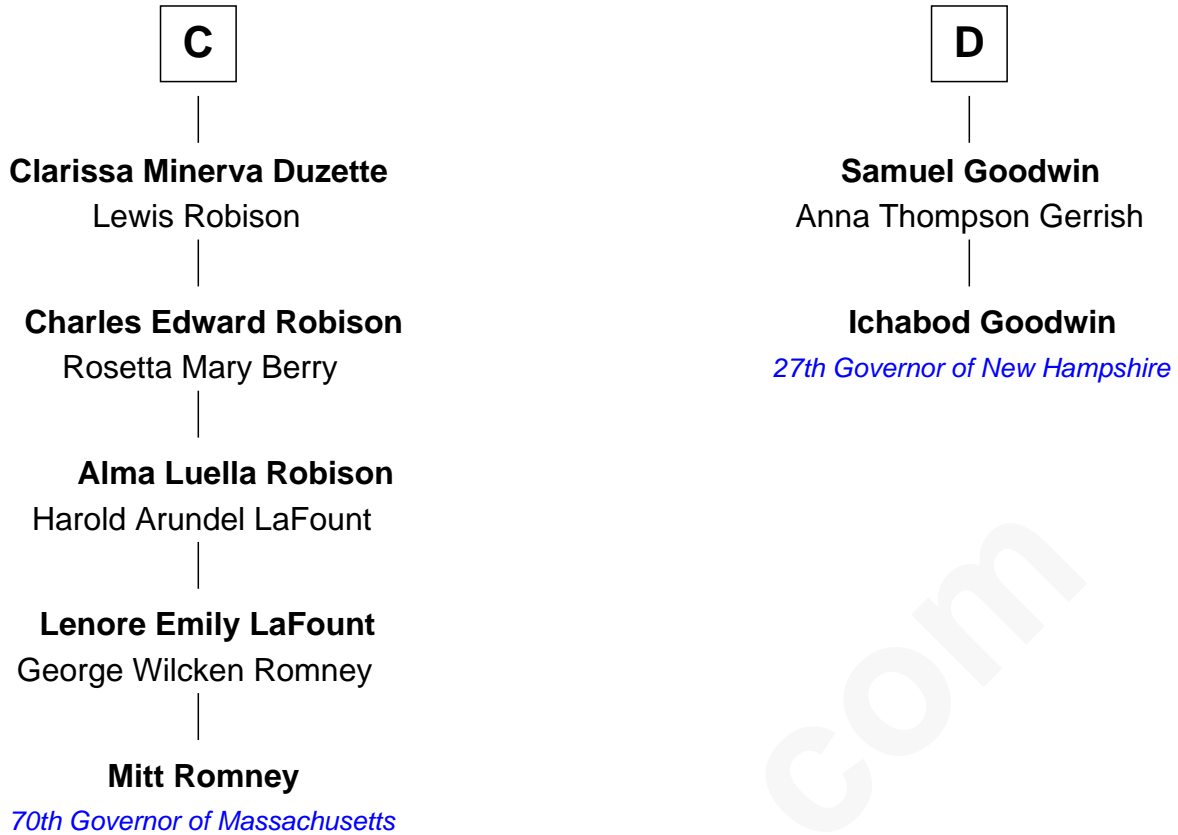

## Relationship Chart of

### Mitt Romney

70th Governor of Massachusetts

18th cousin 3 times removed of

### Ichabod Goodwin

27th Governor of New Hampshire

FamousKin.com