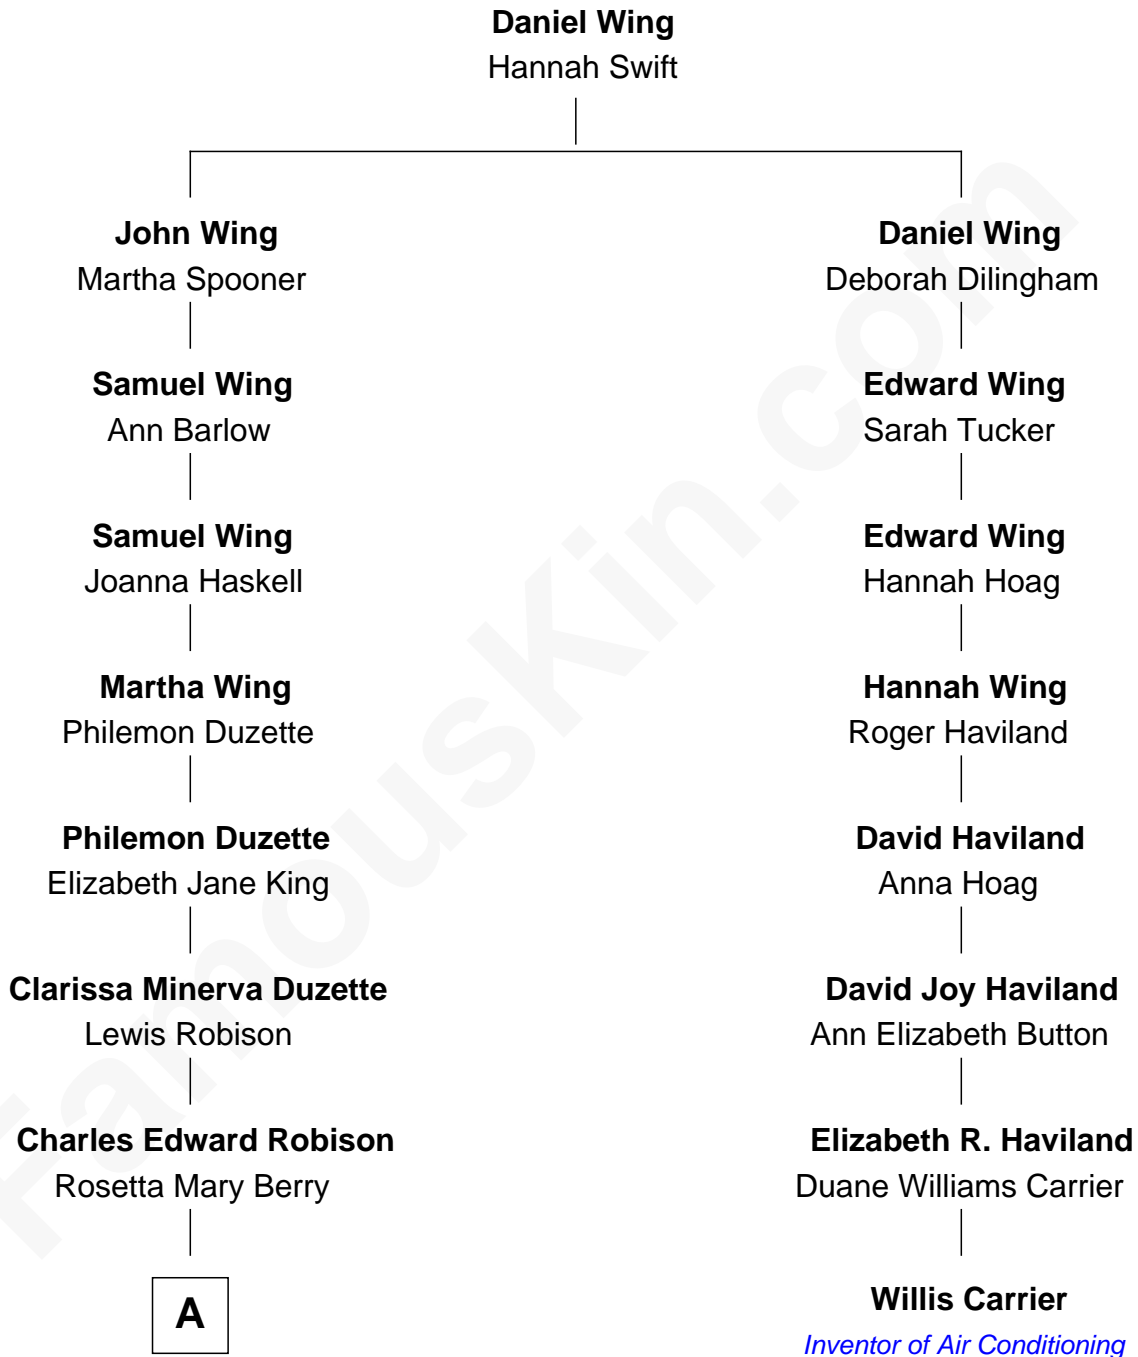

FamousKin.com

Relationship Chart of

Mitt Romney

70th Governor of Massachusetts

7th cousin 2 times removed of

Willis Carrier

Inventor of Air Conditioning

A

—
Alma Luella Robison
Harold Arundel LaFount

—
Lenore Emily LaFount
George Wilcken Romney

—
Mitt Romney
70th Governor of Massachusetts

FamousKin.com