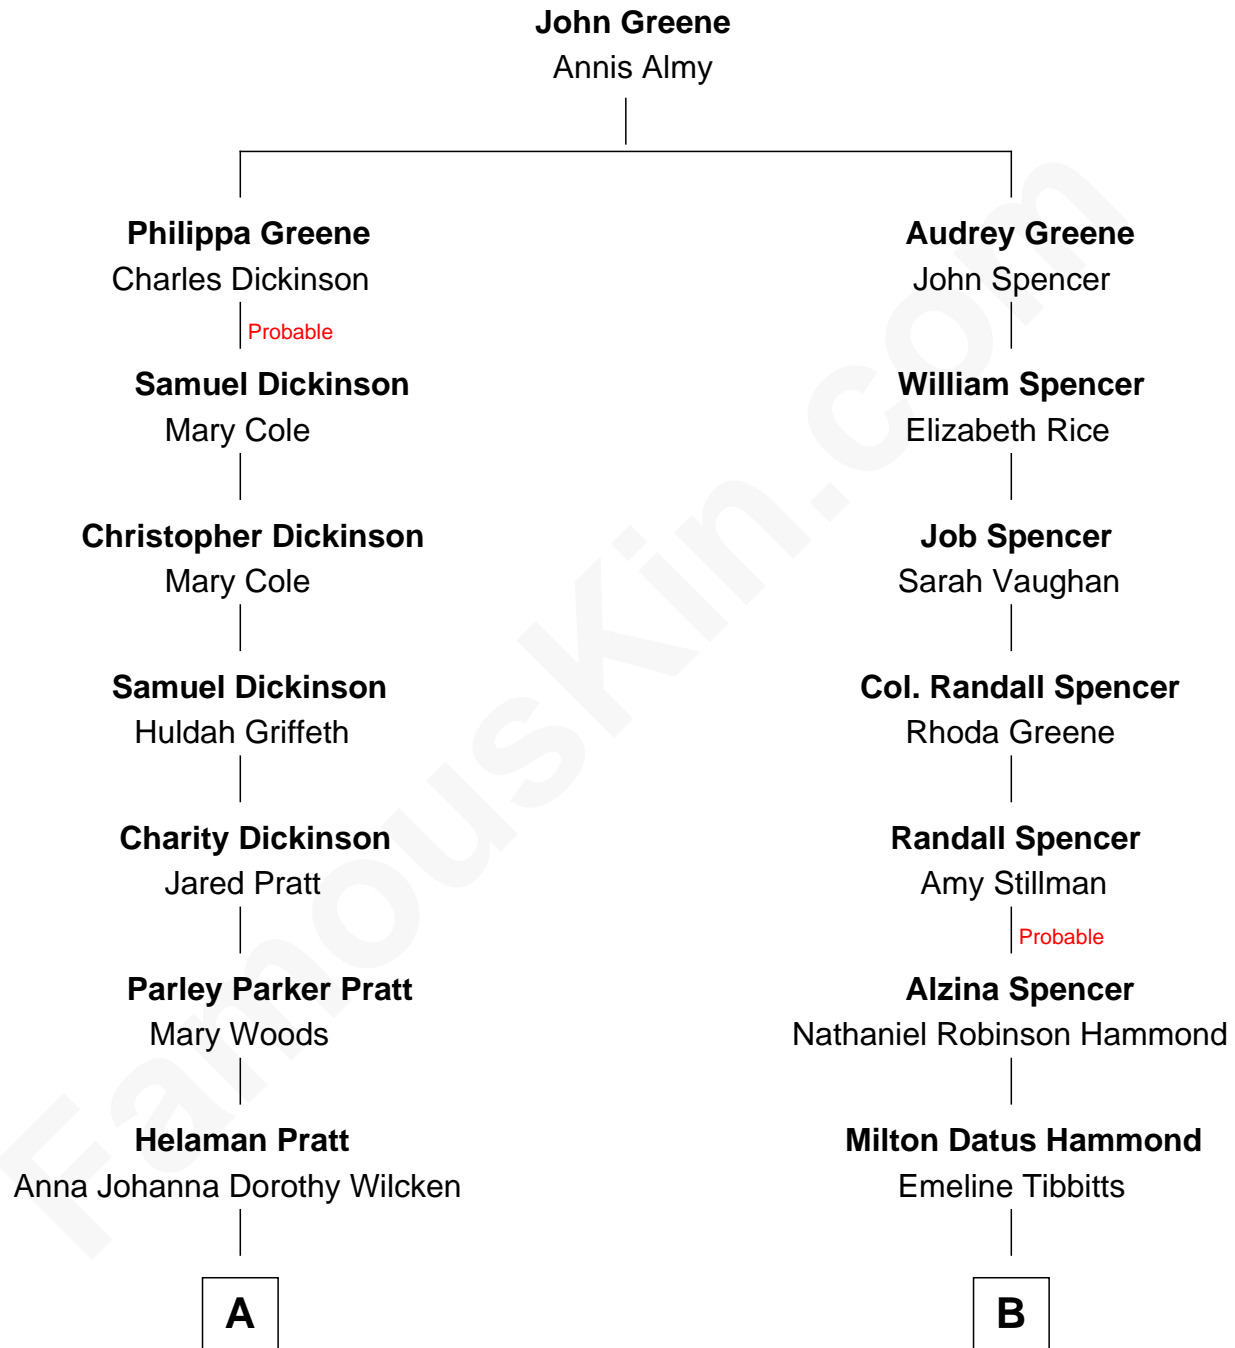

FamousKin.com

Relationship Chart of

Mitt Romney

70th Governor of Massachusetts

9th cousin 2 times removed of

Amy Adams

Movie Actress

A

Anna Amelia Pratt
Gaskell Samuel Romney

George Wilcken Romney
Lenore Emily LaFount

Mitt Romney
70th Governor of Massachusetts

B

Levi Parley Hammond
Annie Elizabeth Baer

Grant Levi Hammond
Rita Otterbeck

Colleen Hammond
Joseph Hugh Hicken