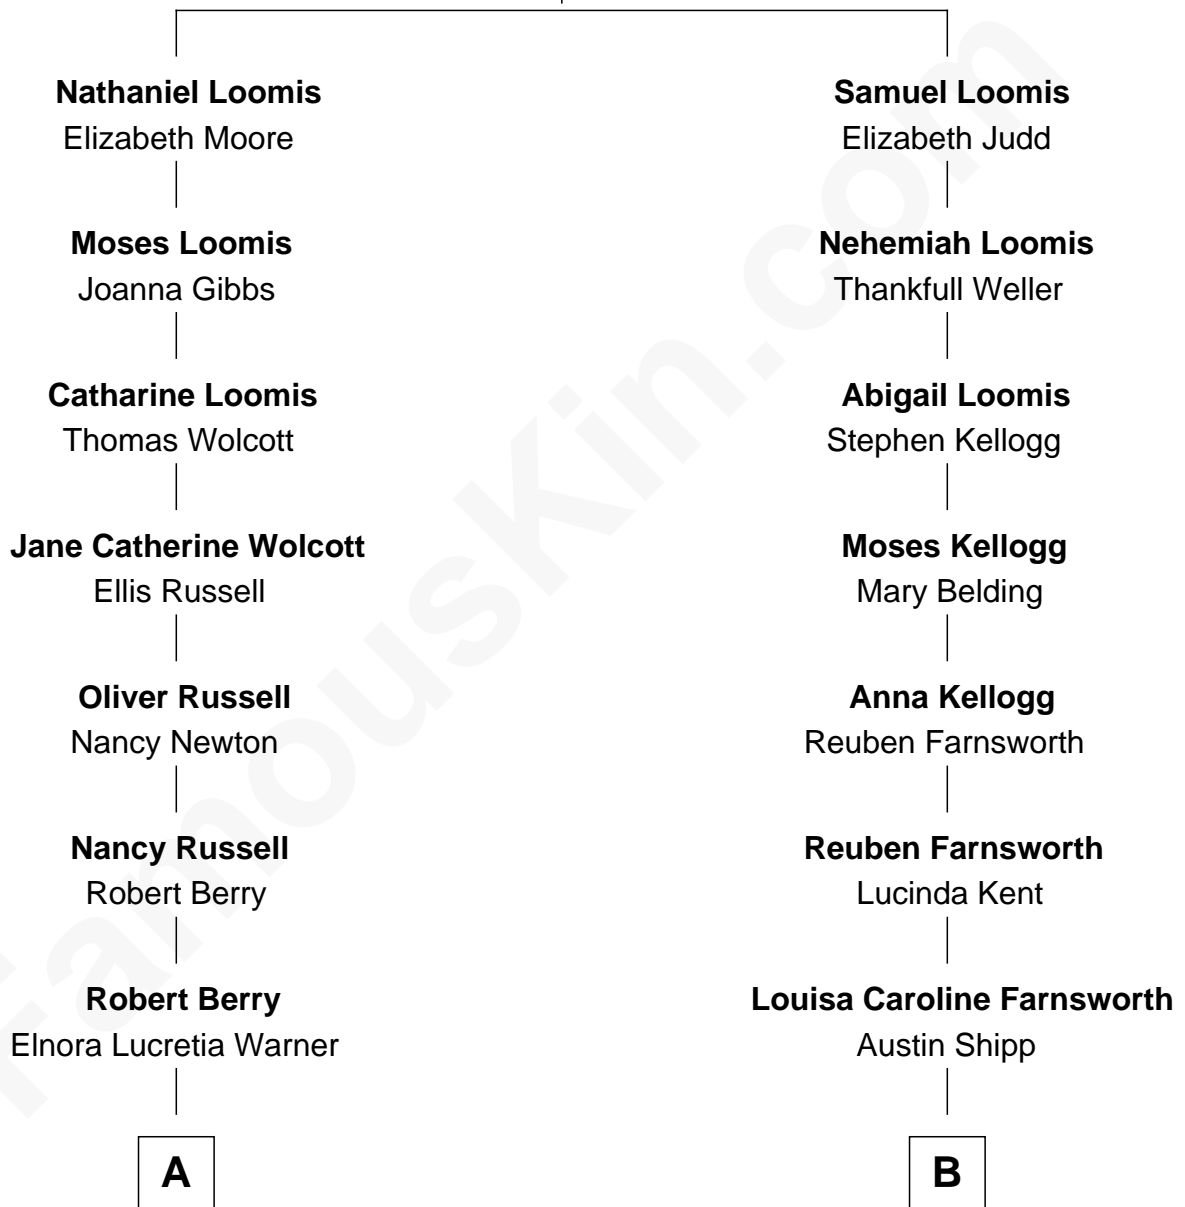

FamousKin.com Relationship Chart of

Mitt Romney

70th Governor of Massachusetts

10th cousin 1 time removed of

Amy Adams

Movie Actress

Joseph Loomis

Mary White

A

Rosetta Mary Berry
Charles Edward Robison

Alma Luella Robison
Harold Arundel LaFount

Lenore Emily LaFount
George Wilcken Romney

Mitt Romney
70th Governor of Massachusetts

B

Dr. Milford Bard Shipp
Ellis Reynolds