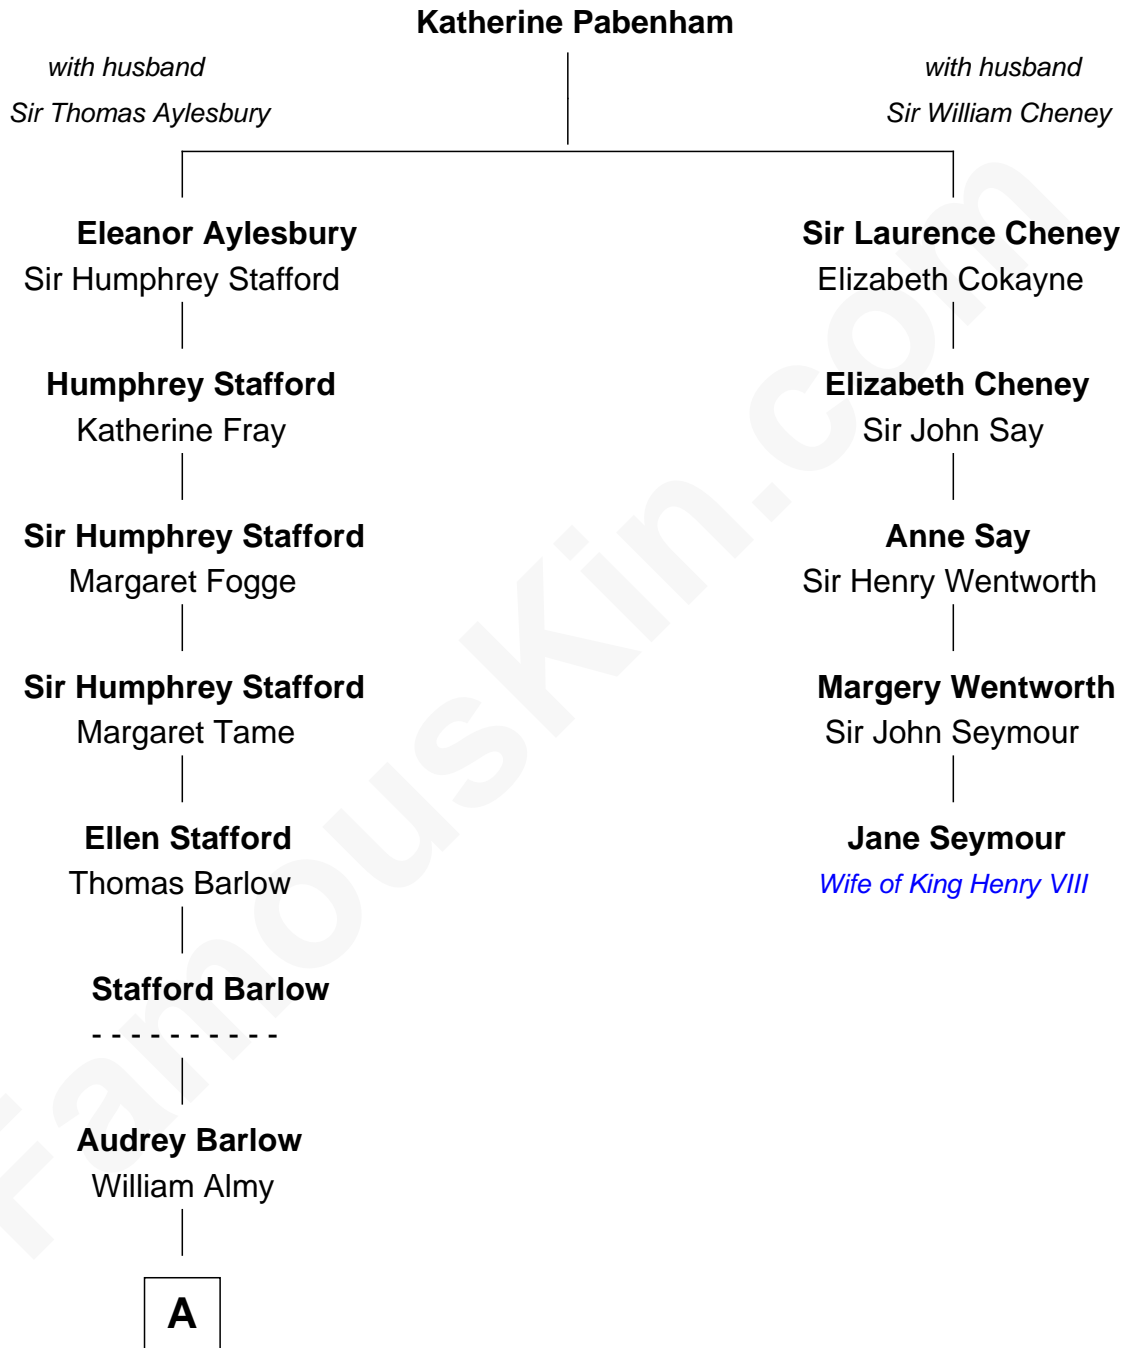

FamousKin.com

Relationship Chart of

Mitt Romney

70th Governor of Massachusetts

4th cousin 13 times removed of

Jane Seymour

3rd Wife of King Henry VIII

A

Annis Almy
John Greene

Philippa Greene
Charles Dickinson

Probable

Samuel Dickinson
Mary Cole

Christopher Dickinson
Mary Cole

Samuel Dickinson
Huldah Griffeth

Charity Dickinson
Jared Pratt

Parley Parker Pratt
Mary Woods

Helaman Pratt
Anna Johanna Dorothy Wilcken

Anna Amelia Pratt
Gaskell Samuel Romney

George Wilcken Romney
Lenore Emily LaFount

Mitt Romney

70th Governor of Massachusetts

Mitt Romney photo by [Gage Skidmore](#) (CC BY-SA 3.0)