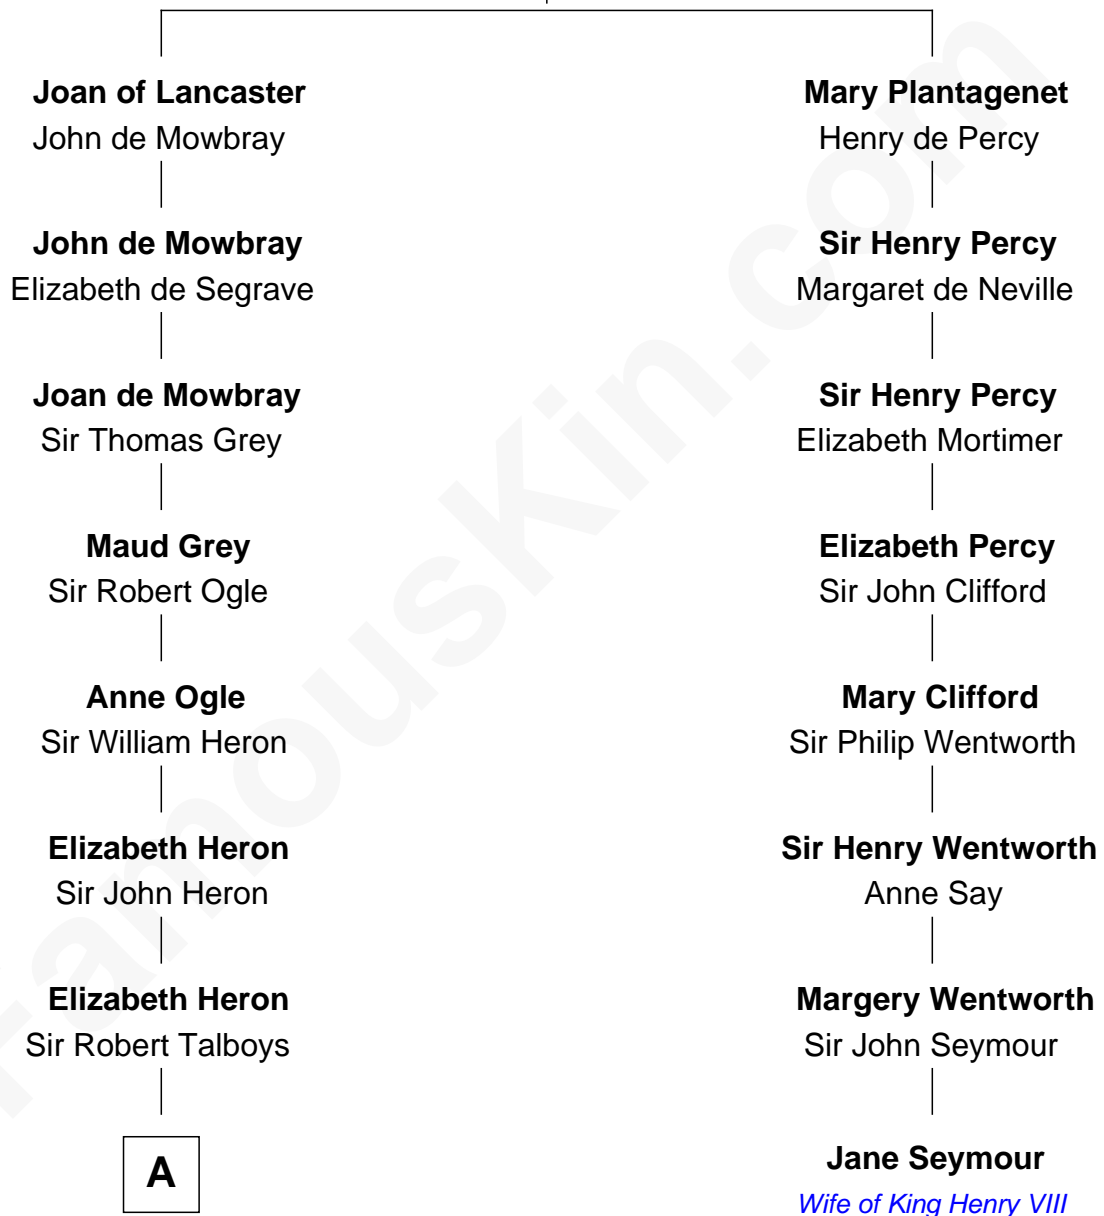

## Relationship Chart of

### Mitt Romney

70th Governor of Massachusetts

7th cousin 14 times removed of

### Jane Seymour

3rd Wife of King Henry VIII

**Henry Plantagenet**  
Maud de Chaworth

**A**

**Maud Talboys**  
Sir Robert Tyrwhit

**Katharine Tyrwhit**  
Sir Richard Thimbleby

**Elizabeth Thimbleby**  
Thomas Welby

**Richard Welby**  
Frances Bulkeley

**Olive Welby**  
Henry Farwell

**Mary Farwell**  
John Bates

**Elizabeth Bates**  
Jonathan Richardson

**Sarah Richardson**  
William Pierce

**Lucy Pierce**  
Joel King