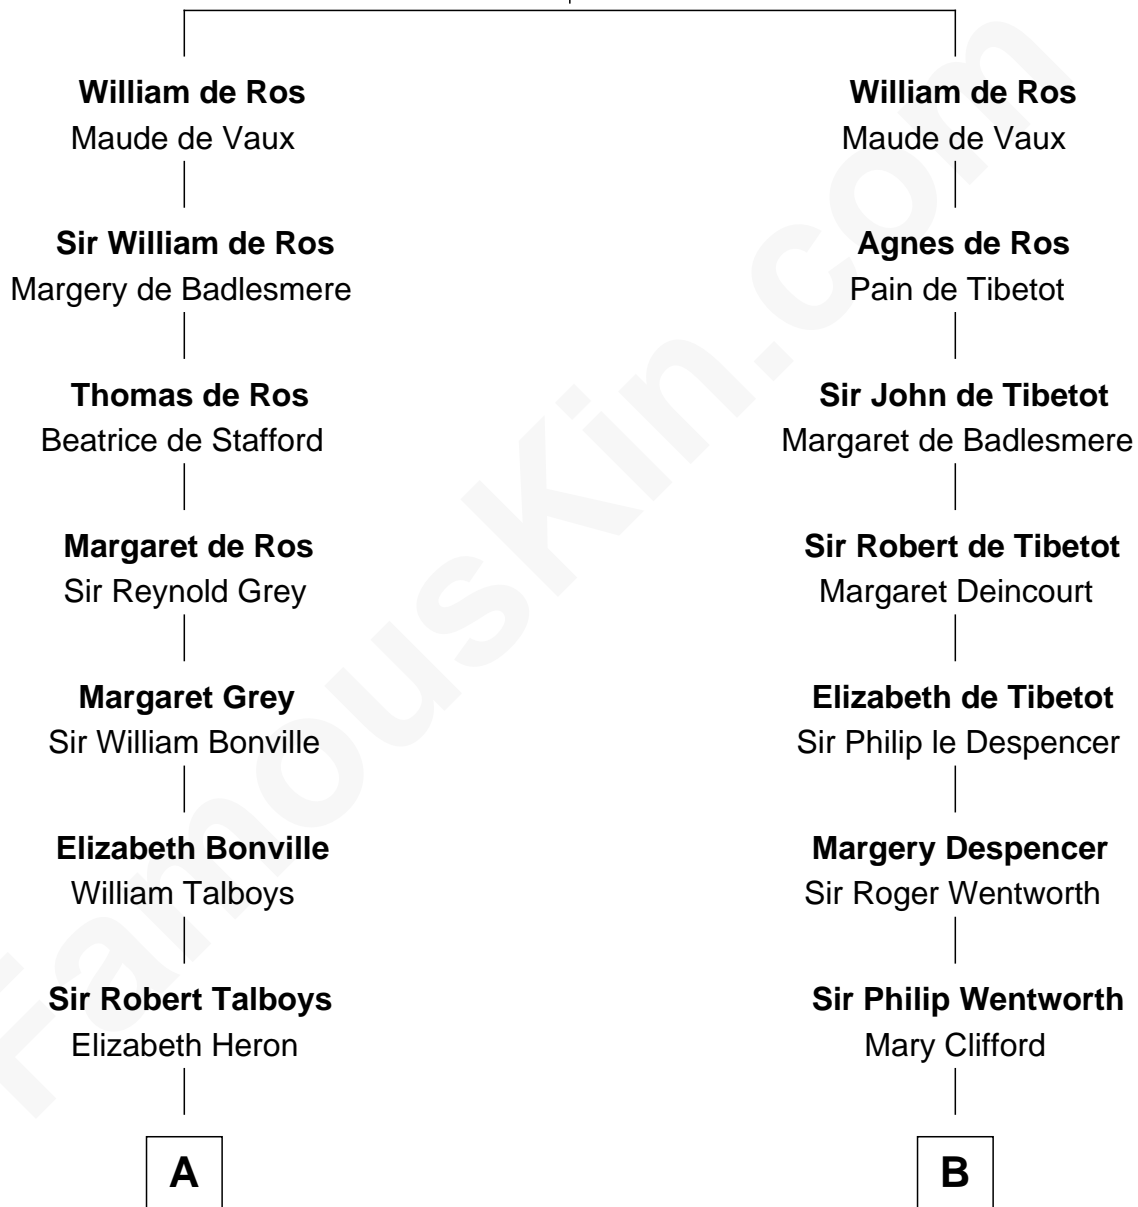

Sir Robert de Ros

Isabel de Aubeney