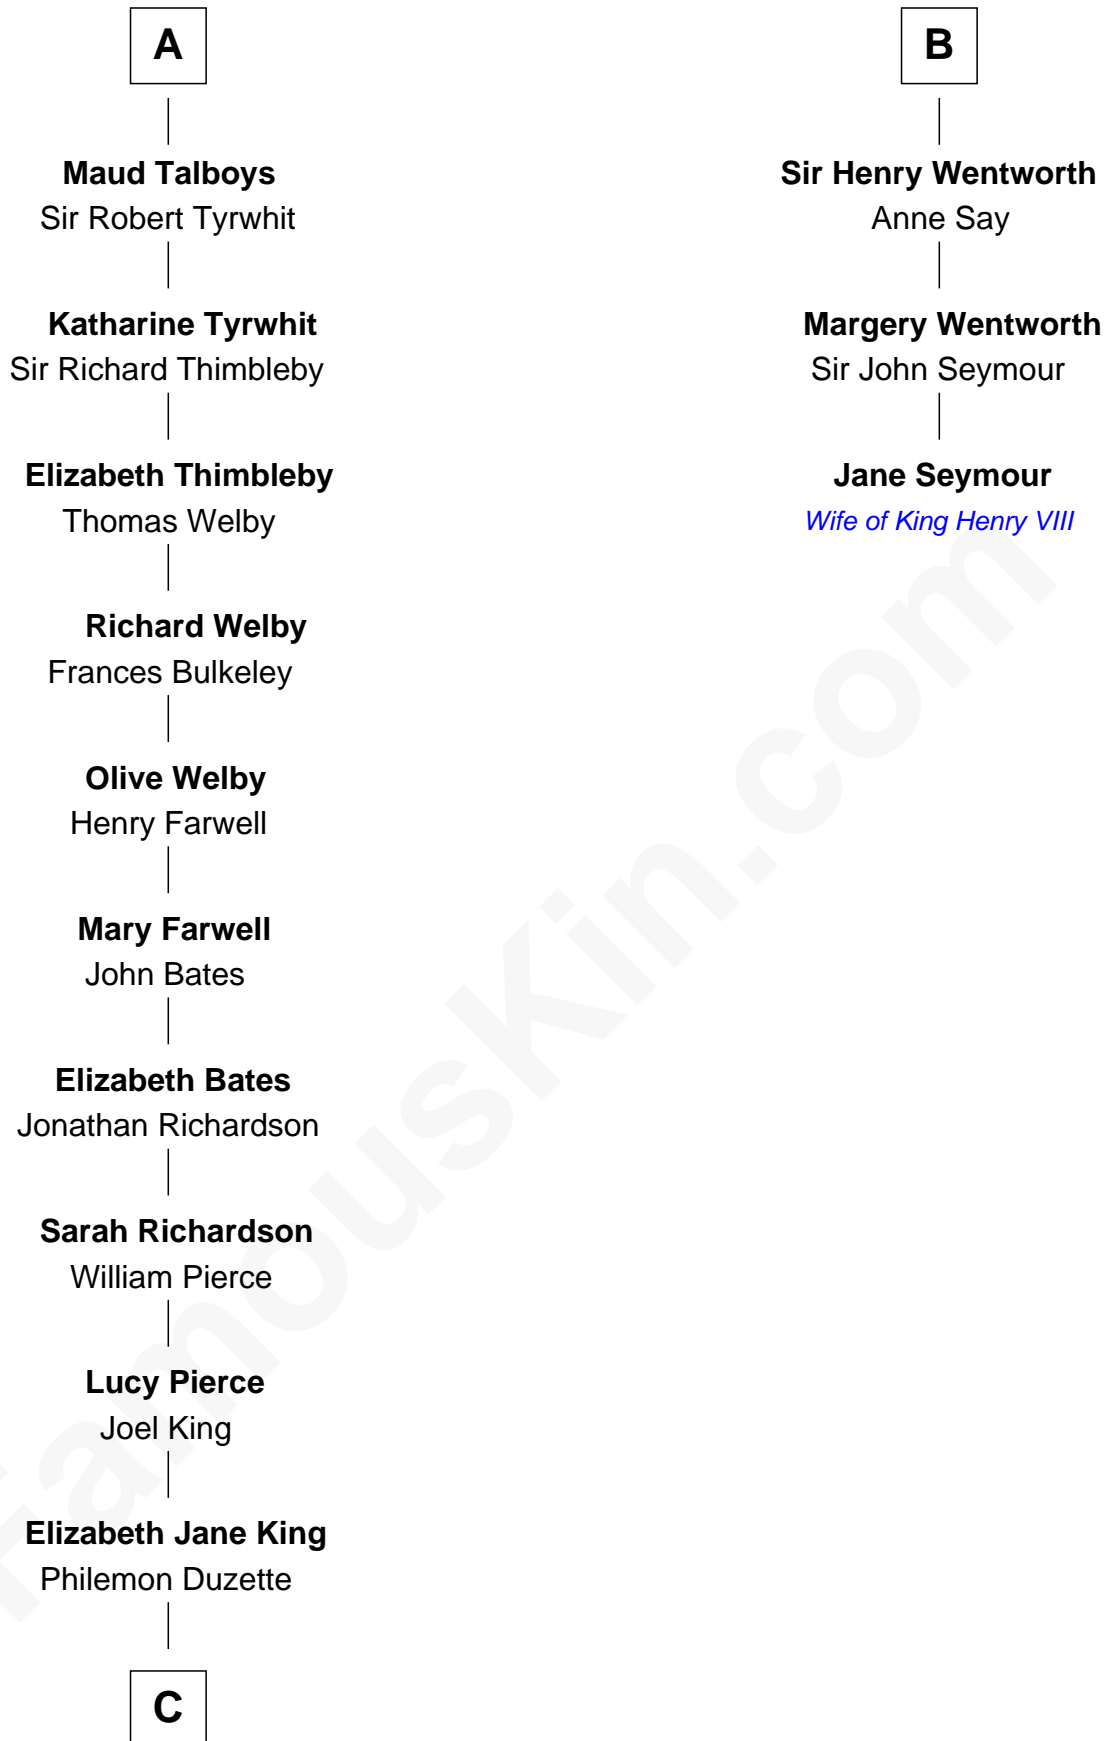

FamousKin.com

Relationship Chart of

Mitt Romney

70th Governor of Massachusetts

9th cousin 12 times removed of

Jane Seymour

3rd Wife of King Henry VIII

John de Vaux